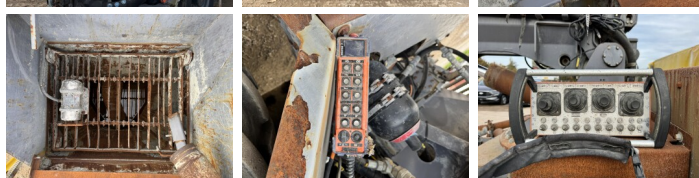

Available at Boss Machinery! This Epiroc ME5 Shotcrete Concrete pump from 2018 has an engine power of Diesel: 74kw - Electric: 130kw kW and counts 3105 operational hours. The total weight of this Epiroc ME5 Shotcrete is 19255 kg and the dimensions are 11.65 x 2.27 x 3.32 . Furthermore, this ME5 Shotcrete is equipped with Ingrassaggio centralizzato. The Epiroc Concrete pump also has a CE marking. Do you want more information or do you want to try the Epiroc ME5 Shotcrete at our yard? Please let us know.

Maten / Gewichten

Peso **19255**
Dimensioni L*L*A **11.65 x 2.27 x 3.32**

Technische informatie

Guidare le configurazioni **4x4x4 (4 Wheel Steering)**

Motor informatie

Marchio del motore **Deutz**
?????????? ???? **TCD 3.6**
Cilindri **4**
Turbo
Capacità in kW **Diesel: 74kw - Electric: 130kw**

Banden / Rupsen

70% 70% **405/70-20**
70% 70% **405/70-20**

Opties

Ingrassaggio centralizzato