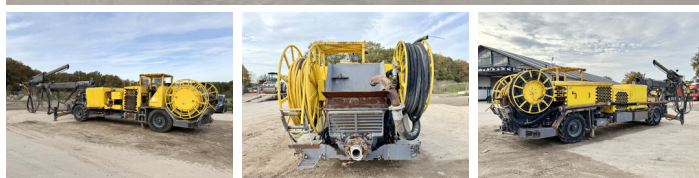

Epiroc

Epiroc ME5 Shotcrete

BOSS
MACHINERY

Anno **2018**
Numero di riferimento **BM007077**
Ore **3.105**

Algemeen

Genere **ME5 Shotcrete**
Posizione **Veldhoven, Netherlands**
Certificaat **CE**

Descrizione

Available at Boss Machinery! This Epiroc ME5 Shotcrete Concrete pump from 2018 has an engine power of Diesel: 74kw - Electric: 130kw kW and counts 3105 operational hours. The total weight of this Epiroc ME5 Shotcrete is 19255 kg and the dimensions are 11.65 x 2.27 x 3.32 . Furthermore, this ME5 Shotcrete is equipped with Ingrassaggio centralizzato. The Epiroc Concrete pump also has a CE marking. Do you want more information or do you want to try the Epiroc ME5 Shotcrete at our yard? Please let us know.

Maten / Gewichten

Peso **19255**
Dimensioni L*L*A **11.65 x 2.27 x 3.32**

Technische informatie

Guidare le configurazioni **4x4x4 (4 Wheel Steering)**

Motor informatie

Marchio del motore **Deutz**
?????????? ???? **TCD 3.6**
Cilindri **4**
Turbo
Capacità in kW **Diesel: 74kw - Electric: 130kw**

Banden / Rupsen

70% 70% **405/70-20**
70% 70% **405/70-20**

Opties

Ingrassaggio centralizzato