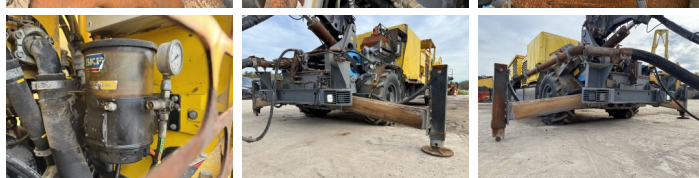

Available at Boss Machinery! This Epiroc ME5 Shotcrete Concrete pump from 2018 has an engine power of Diesel: 74kw - Electric: 130kw kW and counts 3105 operational hours. The total weight of this Epiroc ME5 Shotcrete is 19255 kg and the dimensions are 11.65 x 2.27 x 3.32 . Furthermore, this ME5 Shotcrete is equipped with Ingrassaggio centralizzato. The Epiroc Concrete pump also has a CE marking. Do you want more information or do you want to try the Epiroc ME5 Shotcrete at our yard? Please let us know.

Maten / Gewichten

Peso **19255**
Dimensioni L*L*A **11.65 x 2.27 x 3.32**

Technische informatie

Guidare le configurazioni **4x4x4 (4 Wheel Steering)**

Motor informatie

Marchio del motore **Deutz**
?????????? ???? **TCD 3.6**
Cilindri **4**
Turbo
Capacità in kW **Diesel: 74kw - Electric: 130kw**

Banden / Rupsen

70% 70% **405/70-20**
70% 70% **405/70-20**

Opties

Ingrassaggio centralizzato