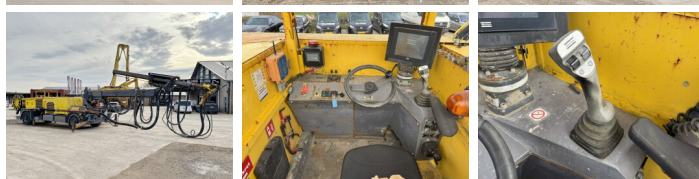

Epiroc

Epiroc ME5 Shotcrete

BOSS
MACHINERY

Anno **2018**
Numero di riferimento **BM007077**
Ore **3.105**

Algemeen

Genere **ME5 Shotcrete**
Posizione **Veldhoven, Netherlands**
Certificaat **CE**

Descrizione

Available at Boss Machinery! This Epiroc ME5 Shotcrete Concrete pump from 2018 has an engine power of Diesel: 74kw - Electric: 130kw kW and counts 3105 operational hours. The total weight of this Epiroc ME5 Shotcrete is 19255 kg and the dimensions are 11.65 x 2.27 x 3.32 . Furthermore, this ME5 Shotcrete is equipped with Ingrassaggio centralizzato. The Epiroc Concrete pump also has a CE marking. Do you want more information or do you want to try the Epiroc ME5 Shotcrete at our yard? Please let us know.

Maten / Gewichten

Peso **19255**
Dimensioni L*L*A **11.65 x 2.27 x 3.32**

Technische informatie

Guidare le configurazioni **4x4x4 (4 Wheel Steering)**

Motor informatie

Marchio del motore **Deutz**
?????????? ???? **TCD 3.6**
Cilindri **4**
Turbo
Capacità in kW **Diesel: 74kw - Electric: 130kw**

Banden / Rupsen

70% 70% **405/70-20**
70% 70% **405/70-20**

Opties

Ingrassaggio centralizzato