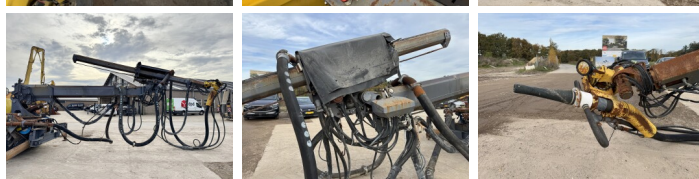

Epiroc

Epiroc ME5 Shotcrete

BOSS
MACHINERY

Anno **2018**
Numero di riferimento **BM007077**
Ore **3.105**

Algemeen

Genere **ME5 Shotcrete**
Posizione **Veldhoven, Netherlands**
Certificaat **CE**

Descrizione

Available at Boss Machinery! This Epiroc ME5 Shotcrete Concrete pump from 2018 has an engine power of Diesel: 74kw - Electric: 130kw kW and counts 3105 operational hours. The total weight of this Epiroc ME5 Shotcrete is 19255 kg and the dimensions are 11.65 x 2.27 x 3.32 . Furthermore, this ME5 Shotcrete is equipped with Ingrassaggio centralizzato. The Epiroc Concrete pump also has a CE marking. Do you want more information or do you want to try the Epiroc ME5 Shotcrete at our yard? Please let us know.

Maten / Gewichten

Peso **19255**
Dimensioni L*L*A **11.65 x 2.27 x 3.32**

Technische informatie

Guidare le configurazioni **4x4x4 (4 Wheel Steering)**

Motor informatie

Marchio del motore **Deutz**
?????????? ???? **TCD 3.6**
Cilindri **4**
Turbo
Capacità in kW **Diesel: 74kw - Electric: 130kw**

Banden / Rupsen

70% 70% **405/70-20**
70% 70% **405/70-20**

Opties

Ingrassaggio centralizzato