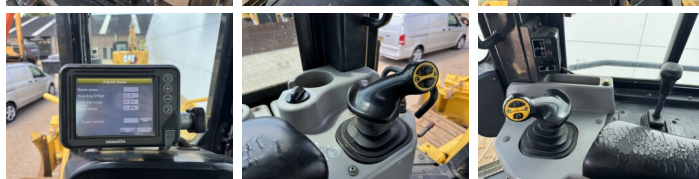

Komatsu

Komatsu D61PXi-24

BOSS
MACHINERY

€ 107.500escl.

Anno **2019**
Numero di riferimento **BM007762**
Ore **7.599**

Algemeen

Genere D61PXi-24
Posizione Veldhoven, Netherlands
Certificaat CE + EPA

Descrizione Available at Boss Machinery! This Komatsu D61PXi-24 Dozer from 2019 has an engine power of 126 kW and counts 7599 operational hours. The total weight of this Komatsu D61PXi-24 is 19580 kg and the dimensions are 5.69 x 3.01 x 3.29. Furthermore, this D61PXi-24 is equipped with Camera, AdBlue, Radio, Bluetooth, Aria condizionata, Ripper Valve. The Komatsu Dozer also has a CE + EPA marking. Do you want more information or do you want to try the Komatsu D61PXi-24 at our yard? Please let us know.

Maten / Gewichten

Dimensioni L*L*A 5.69 x 3.01 x 3.29
Peso 19580

Motor informatie

Marchio del motore Komatsu
SAA6D107E-3-A
Cilindri 6
Turbo
Capacità in kW 126

Banden / Rupsen

Piatto % 20
Pignone% 20
Catena% 20
Larghezza del piatto 86 cm

Opties

Camera
AdBlue
Radio
Bluetooth
Aria condizionata
Ripper Valve