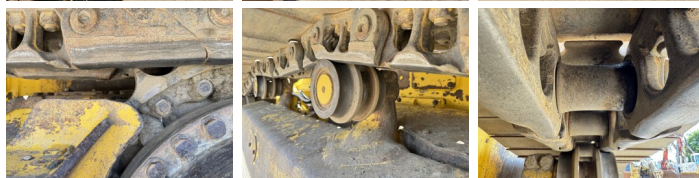

Komatsu

Komatsu D61PXi-24

BOSS
MACHINERY

€ 107.500escl.

Anno **2019**
Numero di riferimento **BM007762**
Ore **7.599**

Algemeen

Genere D61PXi-24
Posizione Veldhoven, Netherlands
Certificaat CE + EPA

Descrizione Available at Boss Machinery! This Komatsu D61PXi-24 Dozer from 2019 has an engine power of 126 kW and counts 7599 operational hours. The total weight of this Komatsu D61PXi-24 is 19580 kg and the dimensions are 5.69 x 3.01 x 3.29. Furthermore, this D61PXi-24 is equipped with Camera, AdBlue, Radio, Bluetooth, Aria condizionata, Ripper Valve. The Komatsu Dozer also has a CE + EPA marking. Do you want more information or do you want to try the Komatsu D61PXi-24 at our yard? Please let us know.

Maten / Gewichten

Dimensioni L*L*A 5.69 x 3.01 x 3.29
Peso 19580

Motor informatie

Marchio del motore Komatsu
SAA6D107E-3-A
Cilindri 6
Turbo
Capacità in kW 126

Banden / Rupsen

Piatto % 20
Pignone% 20
Catena% 20
Larghezza del piatto 86 cm

Opties