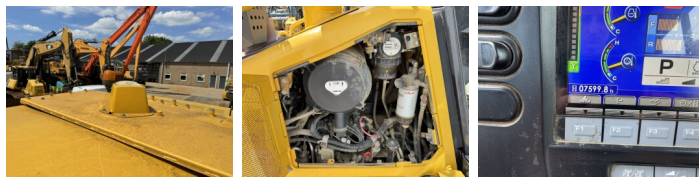

Komatsu

Komatsu D61PXi-24

BOSS
MACHINERY

€ 107.500escl.

Anno **2019**
Numero di riferimento **BM007762**
Ore **7.599**

Algemeen

Genere D61PXi-24
Posizione Veldhoven, Netherlands
Certificaat CE + EPA

Descrizione Available at Boss Machinery! This Komatsu D61PXi-24 Dozer from 2019 has an engine power of 126 kW and counts 7599 operational hours. The total weight of this Komatsu D61PXi-24 is 19580 kg and the dimensions are 5.69 x 3.01 x 3.29. Furthermore, this D61PXi-24 is equipped with Camera, AdBlue, Radio, Bluetooth, Aria condizionata, Ripper Valve. The Komatsu Dozer also has a CE + EPA marking. Do you want more information or do you want to try the Komatsu D61PXi-24 at our yard? Please let us know.

Maten / Gewichten

Dimensioni L*L*A 5.69 x 3.01 x 3.29
Peso 19580

Motor informatie

Marchio del motore Komatsu
SAA6D107E-3-A
Cilindri 6
Turbo
Capacità in kW 126

Banden / Rupsen

Piatto % 20
Pignone% 20
Catena% 20
Larghezza del piatto 86 cm

Opties

Camera
AdBlue
Radio
Bluetooth
Aria condizionata
Ripper Valve