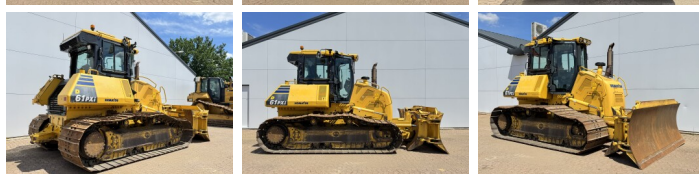

Komatsu

Komatsu D61PXi-24

BOSS
MACHINERY

€ 107.500escl.

Anno **2019**
Numero di riferimento **BM007762**
Ore **7.599**

Algemeen

Genere D61PXi-24
Posizione Veldhoven, Netherlands
Certificaat CE + EPA

Descrizione Available at Boss Machinery! This Komatsu D61PXi-24 Dozer from 2019 has an engine power of 126 kW and counts 7599 operational hours. The total weight of this Komatsu D61PXi-24 is 19580 kg and the dimensions are 5.69 x 3.01 x 3.29. Furthermore, this D61PXi-24 is equipped with Camera, AdBlue, Radio, Bluetooth, Aria condizionata, Ripper Valve. The Komatsu Dozer also has a CE + EPA marking. Do you want more information or do you want to try the Komatsu D61PXi-24 at our yard? Please let us know.

Maten / Gewichten

Dimensioni L*L*A 5.69 x 3.01 x 3.29
Peso 19580

Motor informatie

Marchio del motore Komatsu
SAA6D107E-3-A
Cilindri 6
Turbo
Capacità in kW 126

Banden / Rupsen

Piatto % 20
Pignone% 20
Catena% 20
Larghezza del piatto 86 cm

Opties