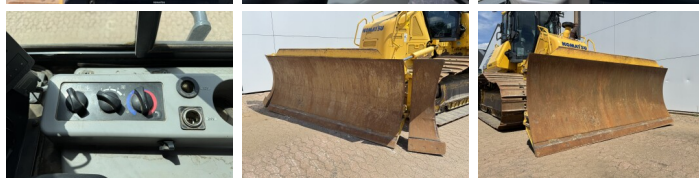

Komatsu

Komatsu D61PXi-24

BOSS
MACHINERY

€ 107.500escl.

Anno **2019**
Numero di riferimento **BM007762**
Ore **7.599**

Algemeen

Genere D61PXi-24
Posizione Veldhoven, Netherlands
Certificaat CE + EPA

Descrizione Available at Boss Machinery! This Komatsu D61PXi-24 Dozer from 2019 has an engine power of 126 kW and counts 7599 operational hours. The total weight of this Komatsu D61PXi-24 is 19580 kg and the dimensions are 5.69 x 3.01 x 3.29. Furthermore, this D61PXi-24 is equipped with Camera, AdBlue, Radio, Bluetooth, Aria condizionata, Ripper Valve. The Komatsu Dozer also has a CE + EPA marking. Do you want more information or do you want to try the Komatsu D61PXi-24 at our yard? Please let us know.

Maten / Gewichten

Dimensioni L*L*A 5.69 x 3.01 x 3.29
Peso 19580

Motor informatie

Marchio del motore Komatsu
SAA6D107E-3-A
Cilindri 6
Turbo
Capacità in kW 126

Banden / Rupsen

Piatto % 20
Pignone% 20
Catena% 20
Larghezza del piatto 86 cm

Opties

Camera
AdBlue
Radio
Bluetooth
Aria condizionata
Ripper Valve