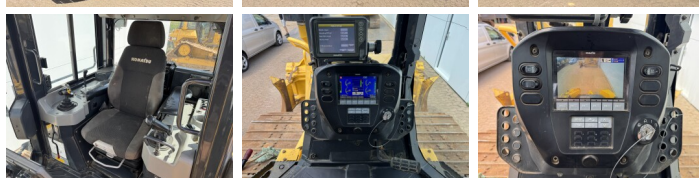

Komatsu

Komatsu D61PXi-24

BOSS
MACHINERY

€ 107.500escl.

Anno **2019**
Numero di riferimento **BM007762**
Ore **7.599**

Algemeen

Genere D61PXi-24
Posizione Veldhoven, Netherlands
Certificaat CE + EPA

Descrizione Available at Boss Machinery! This Komatsu D61PXi-24 Dozer from 2019 has an engine power of 126 kW and counts 7599 operational hours. The total weight of this Komatsu D61PXi-24 is 19580 kg and the dimensions are 5.69 x 3.01 x 3.29. Furthermore, this D61PXi-24 is equipped with Camera, AdBlue, Radio, Bluetooth, Aria condizionata, Ripper Valve. The Komatsu Dozer also has a CE + EPA marking. Do you want more information or do you want to try the Komatsu D61PXi-24 at our yard? Please let us know.

Opties

Camera
AdBlue
Radio
Bluetooth
Aria condizionata
Ripper Valve