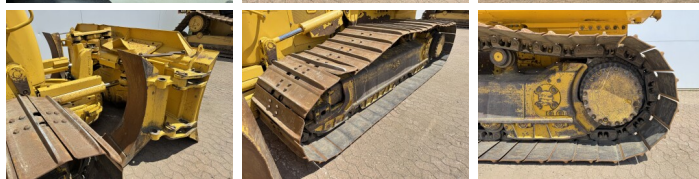

Komatsu

Komatsu D61PXi-24

BOSS
MACHINERY

€ 107.500escl.

Anno **2019**
Numero di riferimento **BM007762**
Ore **7.599**

Algemeen

Genere D61PXi-24
Posizione Veldhoven, Netherlands
Certificaat CE + EPA

Descrizione Available at Boss Machinery! This Komatsu D61PXi-24 Dozer from 2019 has an engine power of 126 kW and counts 7599 operational hours. The total weight of this Komatsu D61PXi-24 is 19580 kg and the dimensions are 5.69 x 3.01 x 3.29. Furthermore, this D61PXi-24 is equipped with Camera, AdBlue, Radio, Bluetooth, Aria condizionata, Ripper Valve. The Komatsu Dozer also has a CE + EPA marking. Do you want more information or do you want to try the Komatsu D61PXi-24 at our yard? Please let us know.

Maten / Gewichten

Dimensioni L*L*A 5.69 x 3.01 x 3.29
Peso 19580

Motor informatie

Marchio del motore Komatsu
SAA6D107E-3-A
Cilindri 6
Turbo
Capacità in kW 126

Banden / Rupsen

Piatto % 20
Pignone% 20
Catena% 20
Larghezza del piatto 86 cm

Opties

Camera
AdBlue
Radio
Bluetooth
Aria condizionata
Ripper Valve