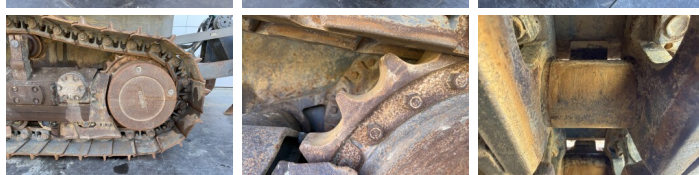

## Algemeen

Genere **PR724**  
Posizione **Veldhoven, Netherlands**  
Certificaat **CE + EPA**

Descrizione

Available at Boss Machinery! This Liebherr PR724 Dozer from 2008 has an engine power of 140 kW and counts 11613 operational hours. The total weight of this Liebherr PR724 is 18500 kg and the dimensions are 6.94 x 2.42 x 3.38. Furthermore, this PR724 is equipped with Ripper Valve, Camera. The Liebherr Dozer also has a CE + EPA marking. Do you want more information or do you want to try the Liebherr PR724 at our yard? Please let us know.

## Banden / Rupsen

Pignone% **40**  
Catena% **50**  
Piatto % **50**  
Larghezza del piatto **60**