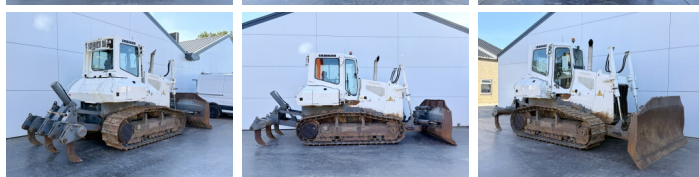

Liebherr

Liebherr PR724

BOSS
MACHINERY

€ 49.500escl.

Anno **2008**
Numero di riferimento **BM007545**
Ore **11.613**

Algemeen

Genere **PR724**
Posizione **Veldhoven, Netherlands**
Certificaat **CE + EPA**

Descrizione

Available at Boss Machinery! This Liebherr PR724 Dozer from 2008 has an engine power of 140 kW and counts 11613 operational hours. The total weight of this Liebherr PR724 is 18500 kg and the dimensions are 6.94 x 2.42 x 3.38. Furthermore, this PR724 is equipped with Ripper Valve, Camera. The Liebherr Dozer also has a CE + EPA marking. Do you want more information or do you want to try the Liebherr PR724 at our yard? Please let us know.

Maten / Gewichten

Dimensioni L*L*A **6.94 x 2.42 x 3.38**
Peso **18500**

Technische informatie

German Machine

Motor informatie

Marchio del motore **Liebherr**
?????????? ?????? **D934 LA6**
Cilindri **4**
Turbo
Capacità in kW **140**

Banden / Rupsen

Pignone% **40**
Catena% **50**
Piatto % **50**
Larghezza del piatto **60**