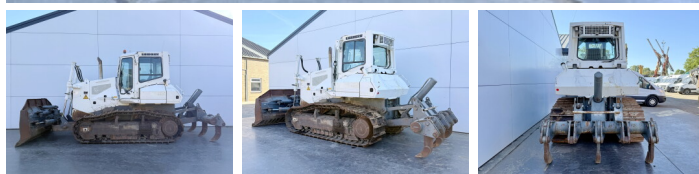

Liebherr

Liebherr PR724

BOSS
MACHINERY

€ 49.500escl.

Anno **2008**
Numero di riferimento **BM007545**
Ore **11.613**

Algemeen

Genere **PR724**
Posizione **Veldhoven, Netherlands**
Certificaat **CE + EPA**

Descrizione

Available at Boss Machinery! This Liebherr PR724 Dozer from 2008 has an engine power of 140 kW and counts 11613 operational hours. The total weight of this Liebherr PR724 is 18500 kg and the dimensions are 6.94 x 2.42 x 3.38. Furthermore, this PR724 is equipped with Ripper Valve, Camera. The Liebherr Dozer also has a CE + EPA marking. Do you want more information or do you want to try the Liebherr PR724 at our yard? Please let us know.

Maten / Gewichten

Dimensioni L*L*A **6.94 x 2.42 x 3.38**
Peso **18500**

Technische informatie

German Machine

Motor informatie

Marchio del motore **Liebherr**
?????????? ?????? **D934 LA6**
Cilindri **4**
Turbo
Capacità in kW **140**

Banden / Rupsen

Pignone% **40**
Catena% **50**
Piatto % **50**
Larghezza del piatto **60**