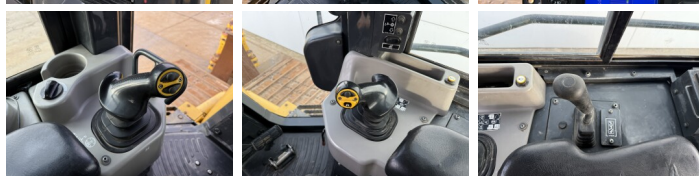

Komatsu

Komatsu D61PXi-24

€ 99.500escl.

Anno 2017
Numero di riferimento BM007232
Ore 8.336

Algemeen

Genere D61PXi-24
Posizione Veldhoven, Netherlands
Certificaat CE + EPA

Descrizione

Available at Boss Machinery! This Komatsu D61PXi-24 Dozer from 2017 has an engine power of 126 kW and counts 8336 operational hours. The total weight of this Komatsu D61PXi-24 is 19580 kg and the dimensions are 5.47 x 2.99 x 3.30. Furthermore, this D61PXi-24 is equipped with Bluetooth, Aria condizionata, Ripper Valve, Camera, AdBlue, Radio. The Komatsu Dozer also has a CE + EPA marking. Do you want more information or do you want to try the Komatsu D61PXi-24 at our yard? Please let us know.

Maten / Gewichten

Dimensioni L*L*A 5.47 x 2.99 x 3.30
Peso 19580

Motor informatie

Marchio del motore Komatsu
?????????? ?????? SAA6D107E-3-A
Cilindri 6
Turbo
Capacità in kW 126

Banden / Rupsen

Pignone% 60
Catena% 40
Piatto % 30
Larghezza del piatto 86 cm

Opties