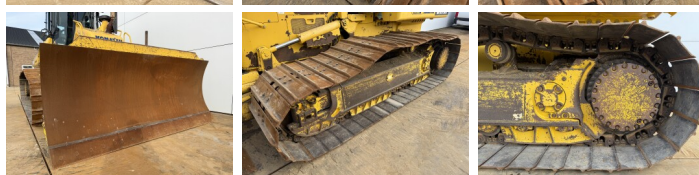

Komatsu

Komatsu D61PXi-24

€ 99.500escl.

Anno 2017
Numero di riferimento BM007232
Ore 8.336

Algemeen

Genere D61PXi-24
Posizione Veldhoven, Netherlands
Certificaat CE + EPA

Descrizione

Available at Boss Machinery! This Komatsu D61PXi-24 Dozer from 2017 has an engine power of 126 kW and counts 8336 operational hours. The total weight of this Komatsu D61PXi-24 is 19580 kg and the dimensions are 5.47 x 2.99 x 3.30. Furthermore, this D61PXi-24 is equipped with Bluetooth, Aria condizionata, Ripper Valve, Camera, AdBlue, Radio. The Komatsu Dozer also has a CE + EPA marking. Do you want more information or do you want to try the Komatsu D61PXi-24 at our yard? Please let us know.

Maten / Gewichten

Dimensioni L*L*A 5.47 x 2.99 x 3.30
Peso 19580

Motor informatie

Marchio del motore Komatsu
?????????? ?????? SAA6D107E-3-A
Cilindri 6
Turbo
Capacità in kW 126

Banden / Rupsen

Pignone% 60
Catena% 40
Piatto % 30
Larghezza del piatto 86 cm

Opties