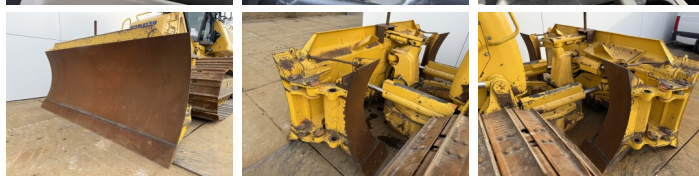

Komatsu

Komatsu D61PXi-24

€ 99.500escl.

Anno 2017
Numero di riferimento BM007232
Ore 8.336

Algemeen

Genere D61PXi-24
Posizione Veldhoven, Netherlands
Certificaat CE + EPA

Descrizione

Available at Boss Machinery! This Komatsu D61PXi-24 Dozer from 2017 has an engine power of 126 kW and counts 8336 operational hours. The total weight of this Komatsu D61PXi-24 is 19580 kg and the dimensions are 5.47 x 2.99 x 3.30. Furthermore, this D61PXi-24 is equipped with Bluetooth, Aria condizionata, Ripper Valve, Camera, AdBlue, Radio. The Komatsu Dozer also has a CE + EPA marking. Do you want more information or do you want to try the Komatsu D61PXi-24 at our yard? Please let us know.

Maten / Gewichten

Dimensioni L*L*A 5.47 x 2.99 x 3.30
Peso 19580

Motor informatie

Marchio del motore Komatsu
?????????? ?????? SAA6D107E-3-A
Cilindri 6
Turbo
Capacità in kW 126

Banden / Rupsen

Pignone% 60
Catena% 40
Piatto % 30
Larghezza del piatto 86 cm

Opties