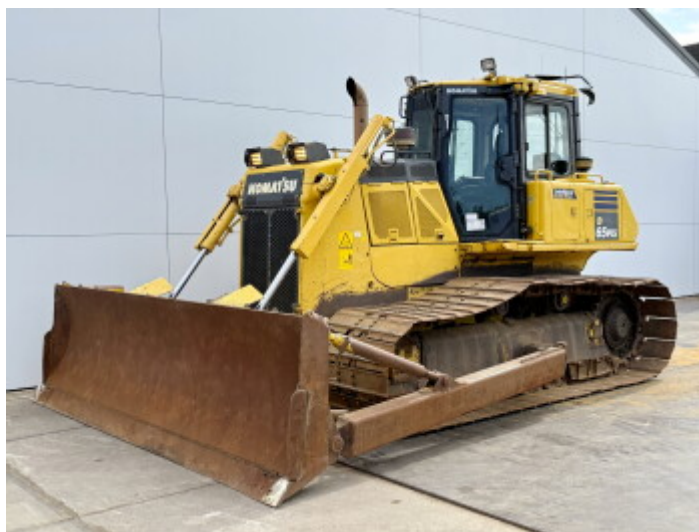

Komatsu

Komatsu D65PXi-18

€ 64.500escl.

Anno 2017
Numero di riferimento BM006949
Ore 12.069

Algemeen

Genere D65PXi-18
Posizione Veldhoven, Netherlands
Certificaat CE + EPA
Available at Boss Machinery! This Komatsu D65PXi-18 Dozer from 2017 has an engine power of 164 kW and counts 12069 operational hours. The total weight of this Komatsu D65PXi-18 is 21600 kg and the dimensions are 5.77 x 3.97 x 3.28. Furthermore, this D65PXi-18 is equipped with Aria condizionata, Climate Control, Camera, Radio. The Komatsu Dozer also has a CE + EPA marking. Do you want more information or do you want to try the Komatsu D65PXi-18 at our yard? Please let us know.

Descrizione

Maten / Gewichten

Peso 21600
Dimensioni L*L*A 5.77 x 3.97 x 3.28

Motor informatie

Marchio del motore Komatsu
?????????? ?????? SAA6D114E-6
Cilindri 6
Turbo
Capacità in kW 164

Banden / Rupsen

Piatto % 40
Pignone% 40
Catena% 40
Larghezza del piatto 91 cm

Opties

Aria condizionata

BOSS
MACHINERY