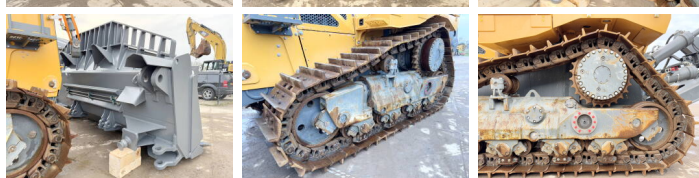

Liebherr

Liebherr PR766 05 Gen 8

BOSS
MACHINERY

€ 545.000escl.

Anno **2022**
Numero di riferimento **BM006462**
Ore **149**

Algemeen

Genere PR766 05 Gen 8
Posizione Veldhoven, Netherlands
Certificaat CE
Chassis nummer VAUZ1681TZT021083

Descrizione

Available at Boss Machinery! This Liebherr PR766 05 Gen 8 Dozer from 2022 has an engine power of 360 kW and counts 149 operational hours. The total weight of this Liebherr PR766 05 Gen 8 is 54300 kg and the dimensions are 7.05 x 2.90 x 4.00. Furthermore, this PR766 05 Gen 8 is equipped with Camera, Radio, Backup alarm, Heated Seat, Aria condizionata, Air Suspension Seat, Climate Control, AdBlue, Pressurised Cabin, Funzione idraulica supplementare. The Liebherr Dozer also has a CE marking. Do you want more information or do you want to try the Liebherr PR766 05 Gen 8 at our yard? Please let us know.

Maten / Gewichten

Dimensioni L*L*A 7.05 x 2.90 x 4.00
Blade Width 4.33m
Peso 54300

Technische informatie

Fuel Tank: 800L

Motor informatie

Marchio del motore Liebherr
?????????? ?????? D9508 A7
Cilindri 8
Turbo
Capacità in kW 360