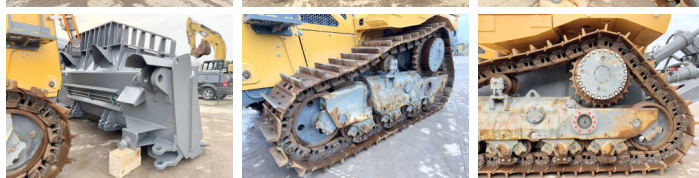

Liebherr

Liebherr PR766 05 Gen 8

BOSS
MACHINERY

€ 545.000escl.

Anno **2022**
Numero di riferimento **BM006462**
Ore **149**

Algemeen

Genere PR766 05 Gen 8
Posizione Veldhoven, Netherlands
Certificaat CE
Chassis nummer VAUZ1681TZT021083

Descrizione

Available at Boss Machinery! This Liebherr PR766 05 Gen 8 Dozer from 2022 has an engine power of 360 kW and counts 149 operational hours. The total weight of this Liebherr PR766 05 Gen 8 is 54300 kg and the dimensions are 7.05 x 2.90 x 4.00. Furthermore, this PR766 05 Gen 8 is equipped with AdBlue, Pressurised Cabin, Camera, Radio, Backup alarm, Heated Seat, Aria condizionata, Air Suspension Seat, Climate Control, Funzione idraulica supplementare. The Liebherr Dozer also has a CE marking. Do you want more information or do you want to try the Liebherr PR766 05 Gen 8 at our yard? Please let us know.

Maten / Gewichten

Dimensioni L*L*A 7.05 x 2.90 x 4.00
Blade Width 4.33m
Peso 54300

Technische informatie

Fuel Tank: 800L

Motor informatie

Marchio del motore Liebherr
?????????? ?????? D9508 A7
Cilindri 8
Turbo
Capacità in kW 360