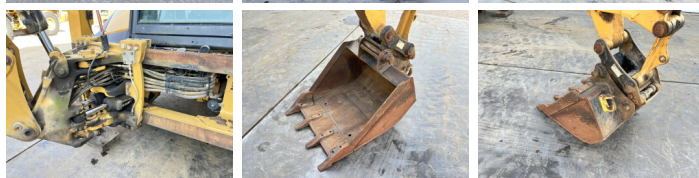

Caterpillar

Caterpillar 444F2

BOSS
MACHINERY

€ 59.500escl.

Anno **2015**
Numero di riferimento **BM007777**
Ore **7.626**

Algemeen

Genere **444F2**
Posizione **Veldhoven, Netherlands**
Certificaat **CE + EPA**
Available at Boss Machinery! This used Caterpillar 444F2 Backhoe Loader from 2015 has an engine power of 82 kW and counts 7626 operational hours. The total weight of this Caterpillar 444F2 is 9835 kg and the dimensions are 6.30 x 2.38 x 3.80.
Descrizione **Furthermore, this 444F2 is equipped with Aria condizionata, Funzione idraulica supplementare, Funzione del martello. The Caterpillar Backhoe Loader also has a CE + EPA marking. Do you want more information or do you want to try the Caterpillar 444F2 at our yard? Please let us know.**

Maten / Gewichten

Peso **9835**
Dimensioni L*L*A **6.30 x 2.38 x 3.80**

Technische informatie

Guidare le configurazioni **4x4x4**

Motor informatie

Marchio del motore **Caterpillar**
?????????? ?????? **C4.4**
Cilindri **4**
Turbo
Capacità in kW **82**

Banden / Rupsen

40% 40% **440/80-28 Michelin**
40% 40% **440/80-28 Michelin**

Opties

Aria condizionata

Funzione idraulica
supplementare

Funzione del martello