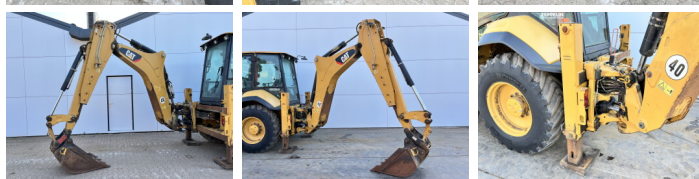

Caterpillar

Caterpillar 444F2

BOSS
MACHINERY

€ 59.500escl.

Anno **2015**
Numero di riferimento **BM007777**
Ore **7.626**

Algemeen

Genere **444F2**
Posizione **Veldhoven, Netherlands**
Certificaat **CE + EPA**
Available at Boss Machinery! This used Caterpillar 444F2 Backhoe Loader from 2015 has an engine power of 82 kW and counts 7626 operational hours. The total weight of this Caterpillar 444F2 is 9835 kg and the dimensions are 6.30 x 2.38 x 3.80.
Descrizione **Furthermore, this 444F2 is equipped with Aria condizionata, Funzione idraulica supplementare, Funzione del martello. The Caterpillar Backhoe Loader also has a CE + EPA marking. Do you want more information or do you want to try the Caterpillar 444F2 at our yard? Please let us know.**

Maten / Gewichten

Peso **9835**
Dimensioni L*L*A **6.30 x 2.38 x 3.80**

Technische informatie

Guidare le configurazioni **4x4x4**

Motor informatie

Marchio del motore **Caterpillar**
?????????? ?????? **C4.4**
Cilindri **4**
Turbo
Capacità in kW **82**

Banden / Rupsen

40% 40% **440/80-28 Michelin**
40% 40% **440/80-28 Michelin**

Opties

Aria condizionata

Funzione idraulica
supplementare

Funzione del martello