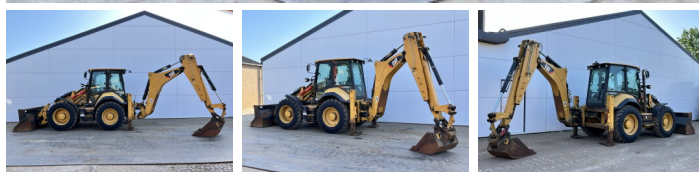

Caterpillar

Caterpillar 444F2

BOSS
MACHINERY

€ 59.500escl.

Anno **2015**
Numero di riferimento **BM007777**
Ore **7.626**

Algemeen

Genere **444F2**
Posizione **Veldhoven, Netherlands**
Certificaat **CE + EPA**
Available at Boss Machinery! This used Caterpillar 444F2 Backhoe Loader from 2015 has an engine power of 82 kW and counts 7626 operational hours. The total weight of this Caterpillar 444F2 is 9835 kg and the dimensions are 6.30 x 2.38 x 3.80.
Descrizione **Furthermore, this 444F2 is equipped with Aria condizionata, Funzione idraulica supplementare, Funzione del martello. The Caterpillar Backhoe Loader also has a CE + EPA marking. Do you want more information or do you want to try the Caterpillar 444F2 at our yard? Please let us know.**

Maten / Gewichten

Peso **9835**
Dimensioni L*L*A **6.30 x 2.38 x 3.80**

Technische informatie

Guidare le configurazioni **4x4x4**

Motor informatie

Marchio del motore **Caterpillar**
?????????? ?????? **C4.4**
Cilindri **4**
Turbo
Capacità in kW **82**

Banden / Rupsen

40% 40% **440/80-28 Michelin**
40% 40% **440/80-28 Michelin**