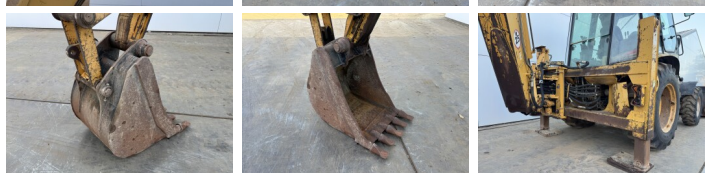

Caterpillar

Caterpillar 432D

BOSS
MACHINERY

€ 27.500escl.

Anno **2003**
Numero di riferimento **BM007650**
Ore **16.478**

Algemeen

Genere **432D**
Posizione **Veldhoven, Netherlands**
Certificaat **CE**

Descrizione

Available at Boss Machinery! This used Caterpillar 432D Backhoe Loader from 2003 has an engine power of 63 kW and counts 16478 operational hours. The total weight of this Caterpillar 432D is 9800 kg and the dimensions are 5.71 x 2.40 x 3.64. Furthermore, this 432D is equipped with Funzione idraulica supplementare, Funzione del martello. The Caterpillar Backhoe Loader also has a CE marking. Do you want more information or do you want to try the Caterpillar 432D at our yard? Please let us know.

Maten / Gewichten

Dimensioni L*L*A **5.71 x 2.40 x 3.64**
Peso **9800**

Technische informatie

Guidare le configurazioni **4x4**

Motor informatie

Marchio del motore **Caterpillar**
?????????? ?????? **3054**
Cilindri **4**
Turbo
Capacità in kW **63**

Banden / Rupsen

Opties

Funzione idraulica
supplementare
Funzione del martello