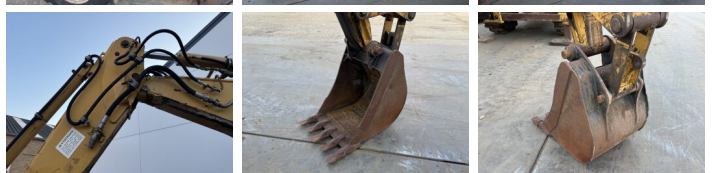

Caterpillar

Caterpillar 432D

BOSS
MACHINERY

€ 27.500escl.

Anno **2003**
Numero di riferimento **BM007650**
Ore **16.478**

Algemeen

Genere **432D**
Posizione **Veldhoven, Netherlands**
Certificaat **CE**

Descrizione

Available at Boss Machinery! This used Caterpillar 432D Backhoe Loader from 2003 has an engine power of 63 kW and counts 16478 operational hours. The total weight of this Caterpillar 432D is 9800 kg and the dimensions are 5.71 x 2.40 x 3.64. Furthermore, this 432D is equipped with Funzione idraulica supplementare, Funzione del martello. The Caterpillar Backhoe Loader also has a CE marking. Do you want more information or do you want to try the Caterpillar 432D at our yard? Please let us know.

Maten / Gewichten

Dimensioni L*L*A **5.71 x 2.40 x 3.64**
Peso **9800**

Technische informatie

Guidare le configurazioni **4x4**

Motor informatie

Marchio del motore **Caterpillar**
?????????? ?????? **3054**
Cilindri **4**
Turbo
Capacità in kW **63**

Banden / Rupsen

Opties

Funzione idraulica
supplementare
Funzione del martello