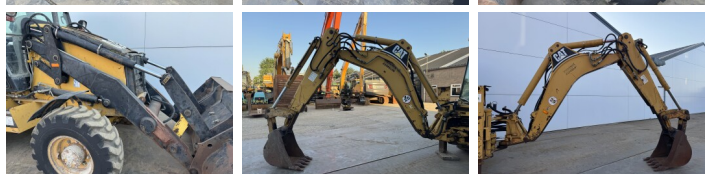

Caterpillar

Caterpillar 432D

BOSS
MACHINERY

€ 27.500escl.

Anno **2003**
Numero di riferimento **BM007650**
Ore **16.478**

Algemeen

Genere **432D**
Posizione **Veldhoven, Netherlands**
Certificaat **CE**

Descrizione

Available at Boss Machinery! This used Caterpillar 432D Backhoe Loader from 2003 has an engine power of 63 kW and counts 16478 operational hours. The total weight of this Caterpillar 432D is 9800 kg and the dimensions are 5.71 x 2.40 x 3.64. Furthermore, this 432D is equipped with Funzione idraulica supplementare, Funzione del martello. The Caterpillar Backhoe Loader also has a CE marking. Do you want more information or do you want to try the Caterpillar 432D at our yard? Please let us know.

Maten / Gewichten

Dimensioni L*L*A **5.71 x 2.40 x 3.64**
Peso **9800**

Technische informatie

Guidare le configurazioni **4x4**

Motor informatie

Marchio del motore **Caterpillar**
?????????? ?????? **3054**
Cilindri **4**
Turbo
Capacità in kW **63**

Banden / Rupsen

Opties

Funzione idraulica
supplementare
Funzione del martello