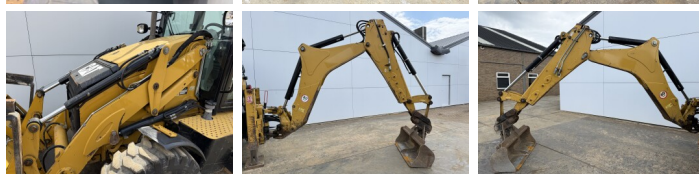

Caterpillar

Caterpillar 427F2 - Telescopic Boom

€ 48.500escl.

Anno **2015**
Numero di riferimento **BM007647**
Ore **5.787**

Algemeen

Genere 427F2 - Telescopic Boom
Posizione Veldhoven, Netherlands
Certificaat CE + EPA
Available at Boss Machinery! This used Caterpillar 427F2 - Telescopic Boom Backhoe Loader from 2015 has an engine power of 55 kW and counts 5787 operational hours. The total weight of this Caterpillar 427F2 - Telescopic Boom is 8620 kg and the dimensions are 6.38 x 2.41 x 3.74. Furthermore, this 427F2 - Telescopic Boom is equipped with Attacco rapido, Aria condizionata, Funzione idraulica supplementare, Funzione del martello. The Caterpillar Backhoe Loader also has a CE + EPA marking. Do you want more information or do you want to try the Caterpillar 427F2 - Telescopic Boom at our yard? Please let us know.

Maten / Gewichten

Dimensioni L*L*A 6.38 x 2.41 x 3.74
Peso 8620

Technische informatie

Guidare le configurazioni 4x4

Motor informatie

Marchio del motore Caterpillar
????????? ???? C3.4B
Cilindri 4
Turbo
Capacità in kW 55

BOSS
MACHINERY

Banden / Rupsen

20%	20%	340/80-20
30%	30%	18.4-26

Opties

Attacco rapido

Aria condizionata

Funzione idraulica
supplementare

Funzione del martello