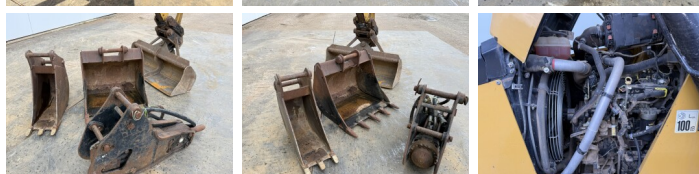

Caterpillar

Caterpillar 427F2 - Telescopic Boom

€ 48.500escl.

Anno **2015**
Numero di riferimento **BM007647**
Ore **5.787**

Algemeen

Genere 427F2 - Telescopic Boom
Posizione Veldhoven, Netherlands
Certificaat CE + EPA
Available at Boss Machinery! This used Caterpillar 427F2 - Telescopic Boom Backhoe Loader from 2015 has an engine power of 55 kW and counts 5787 operational hours. The total weight of this Caterpillar 427F2 - Telescopic Boom is 8620 kg and the dimensions are 6.38 x 2.41 x 3.74. Furthermore, this 427F2 - Telescopic Boom is equipped with Attacco rapido, Aria condizionata, Funzione idraulica supplementare, Funzione del martello. The Caterpillar Backhoe Loader also has a CE + EPA marking. Do you want more information or do you want to try the Caterpillar 427F2 - Telescopic Boom at our yard? Please let us know.

Maten / Gewichten

Dimensioni L*L*A 6.38 x 2.41 x 3.74
Peso 8620

Technische informatie

Guidare le configurazioni 4x4

Motor informatie

Marchio del motore Caterpillar
????????? ???? C3.4B
Cilindri 4
Turbo
Capacità in kW 55

BOSS
MACHINERY

Banden / Rupsen

20%	20%	340/80-20
30%	30%	18.4-26

Opties

Attacco rapido

Aria condizionata

Funzione idraulica
supplementare

Funzione del martello