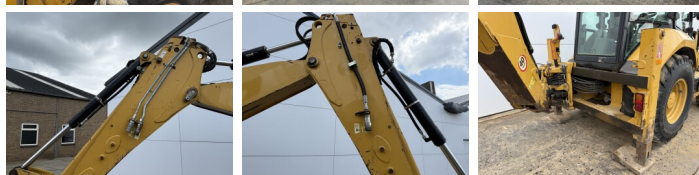

Caterpillar

Caterpillar 427F2 - Telescopic Boom

€ 48.500escl.

Anno **2015**
Numero di riferimento **BM007647**
Ore **5.787**

Algemeen

Genere 427F2 - Telescopic Boom
Posizione Veldhoven, Netherlands
Certificaat CE + EPA
Available at Boss Machinery! This used Caterpillar 427F2 - Telescopic Boom Backhoe Loader from 2015 has an engine power of 55 kW and counts 5787 operational hours. The total weight of this Caterpillar 427F2 - Telescopic Boom is 8620 kg and the dimensions are 6.38 x 2.41 x 3.74. Furthermore, this 427F2 - Telescopic Boom is equipped with Attacco rapido, Aria condizionata, Funzione idraulica supplementare, Funzione del martello. The Caterpillar Backhoe Loader also has a CE + EPA marking. Do you want more information or do you want to try the Caterpillar 427F2 - Telescopic Boom at our yard? Please let us know.

Maten / Gewichten

Dimensioni L*L*A 6.38 x 2.41 x 3.74
Peso 8620

Technische informatie

Guidare le configurazioni 4x4

Motor informatie

Marchio del motore Caterpillar
????????? ???? C3.4B
Cilindri 4
Turbo
Capacità in kW 55

BOSS
MACHINERY

Banden / Rupsen

20%	20%	340/80-20
30%	30%	18.4-26

Opties

Attacco rapido

Aria condizionata

Funzione idraulica
supplementare

Funzione del martello