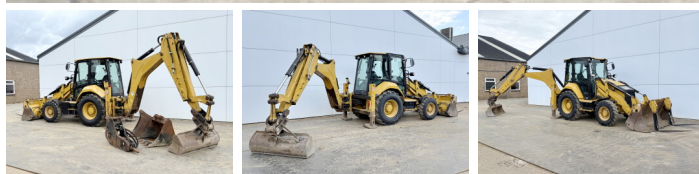

Caterpillar

Caterpillar 427F2 - Telescopic Boom

€ 48.500escl.

Anno **2015**
Numero di riferimento **BM007647**
Ore **5.787**

Algemeen

Genere 427F2 - Telescopic Boom
Posizione Veldhoven, Netherlands
Certificaat CE + EPA
Available at Boss Machinery! This used Caterpillar 427F2 - Telescopic Boom Backhoe Loader from 2015 has an engine power of 55 kW and counts 5787 operational hours. The total weight of this Caterpillar 427F2 - Telescopic Boom is 8620 kg and the dimensions are 6.38 x 2.41 x 3.74. Furthermore, this 427F2 - Telescopic Boom is equipped with Attacco rapido, Aria condizionata, Funzione idraulica supplementare, Funzione del martello. The Caterpillar Backhoe Loader also has a CE + EPA marking. Do you want more information or do you want to try the Caterpillar 427F2 - Telescopic Boom at our yard? Please let us know.

Maten / Gewichten

Dimensioni L*L*A 6.38 x 2.41 x 3.74
Peso 8620

Technische informatie

Guidare le configurazioni 4x4

Motor informatie

Marchio del motore Caterpillar
????????? ???? C3.4B
Cilindri 4
Turbo
Capacità in kW 55

BOSS
MACHINERY

Banden / Rupsen

20%	20%	340/80-20
30%	30%	18.4-26

Opties

Attacco rapido

Aria condizionata

Funzione idraulica
supplementare

Funzione del martello