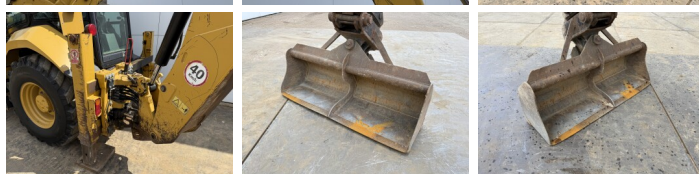

Caterpillar

Caterpillar 427F2 - Telescopic Boom

€ 48.500escl.

Anno **2015**
Numero di riferimento **BM007647**
Ore **5.787**

Algemeen

Genere 427F2 - Telescopic Boom
Posizione Veldhoven, Netherlands
Certificaat CE + EPA
Available at Boss Machinery! This used Caterpillar 427F2 - Telescopic Boom Backhoe Loader from 2015 has an engine power of 55 kW and counts 5787 operational hours. The total weight of this Caterpillar 427F2 - Telescopic Boom is 8620 kg and the dimensions are 6.38 x 2.41 x 3.74. Furthermore, this 427F2 - Telescopic Boom is equipped with Attacco rapido, Aria condizionata, Funzione idraulica supplementare, Funzione del martello. The Caterpillar Backhoe Loader also has a CE + EPA marking. Do you want more information or do you want to try the Caterpillar 427F2 - Telescopic Boom at our yard? Please let us know.

Maten / Gewichten

Dimensioni L*L*A 6.38 x 2.41 x 3.74
Peso 8620

Technische informatie

Guidare le configurazioni 4x4

Motor informatie

Marchio del motore Caterpillar
????????? ???? C3.4B
Cilindri 4
Turbo
Capacità in kW 55

BOSS
MACHINERY

Banden / Rupsen

20%	20%	340/80-20
30%	30%	18.4-26

Opties

Attacco rapido

Aria condizionata

Funzione idraulica
supplementare

Funzione del martello