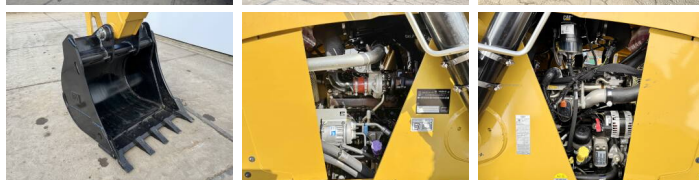

Caterpillar

Caterpillar 424 - 4WD

BOSS
MACHINERY

Anno **2026**
Numero di riferimento **BM006477**
Ore **5**

Algemeen

Genere 424 - 4WD
Posizione Veldhoven, Netherlands
Available at Boss Machinery! This used Caterpillar 424 - 4WD Backhoe Loader from 2026 has an engine power of 55 kW and counts 5 operational hours. The total weight of this Caterpillar 424 - 4WD is 7580 kg and the dimensions are 6.00 x 2.33 x 3.72. Furthermore, this 424 - 4WD is equipped with Aria condizionata, Funzione idraulica supplementare, Funzione del martello. Do you want more information or do you want to try the Caterpillar 424 - 4WD at our yard? Please let us know.

Maten / Gewichten

Dimensioni L*L*A 6.00 x 2.33 x 3.72
Peso 7580

Technische informatie

Guidare le configurazioni 4x4

Motor informatie

Marchio del motore Caterpillar
?????????? ?????? C3.6
Cilindri 3
Turbo
Capacità in kW 55

Banden / Rupsen

100% 100% 16.9-28
100% 100% 16.9-28

Opties

Aria condizionata
Funzione idraulica supplementare

Funzione del martello