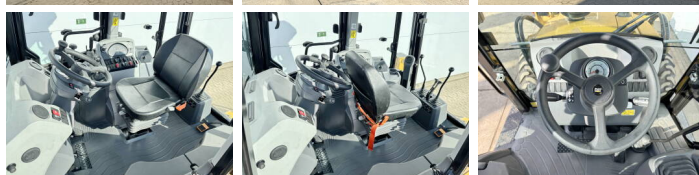

Caterpillar

Caterpillar 424 - 4WD

BOSS
MACHINERY

Anno **2026**
Numero di riferimento **BM006477**
Ore **5**

Algemeen

Genere 424 - 4WD
Posizione Veldhoven, Netherlands
Available at Boss Machinery! This used Caterpillar 424 - 4WD Backhoe Loader from 2026 has an engine power of 55 kW and counts 5 operational hours. The total weight of this Caterpillar 424 - 4WD is 7580 kg and the dimensions are 6.00 x 2.33 x 3.72. Furthermore, this 424 - 4WD is equipped with Aria condizionata, Funzione idraulica supplementare, Funzione del martello. Do you want more information or do you want to try the Caterpillar 424 - 4WD at our yard? Please let us know.

Maten / Gewichten

Peso 7580
Dimensioni L*L*A 6.00 x 2.33 x 3.72

Technische informatie

Guidare le configurazioni 4x4

Motor informatie

Marchio del motore Caterpillar
C3.6
Cilindri 3
Turbo
Capacità in kW 55

Banden / Rupsen

100% 100% 16.9-28
100% 100% 16.9-28

Opties

Aria condizionata
Funzione idraulica supplementare