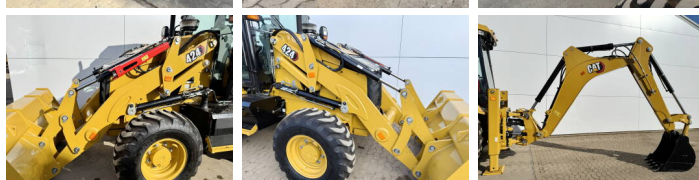

Caterpillar

Caterpillar 424 - 4WD

BOSS
MACHINERY

Anno **2026**
Numero di riferimento **BM006477**
Ore **5**

Algemeen

Genere 424 - 4WD
Posizione Veldhoven, Netherlands
Available at Boss Machinery! This used Caterpillar 424 - 4WD Backhoe Loader from 2026 has an engine power of 55 kW and counts 5 operational hours. The total weight of this Caterpillar 424 - 4WD is 7580 kg and the dimensions are 6.00 x 2.33 x 3.72. Furthermore, this 424 - 4WD is equipped with Aria condizionata, Funzione idraulica supplementare, Funzione del martello. Do you want more information or do you want to try the Caterpillar 424 - 4WD at our yard? Please let us know.

Maten / Gewichten

Dimensioni L*L*A 6.00 x 2.33 x 3.72
Peso 7580

Technische informatie

Guidare le configurazioni 4x4

Motor informatie

Marchio del motore Caterpillar
?????????? ?????? C3.6
Cilindri 3
Turbo
Capacità in kW 55

Banden / Rupsen

100% 100% 16.9-28
100% 100% 16.9-28

Opties

Aria condizionata
Funzione idraulica supplementare

Funzione del martello