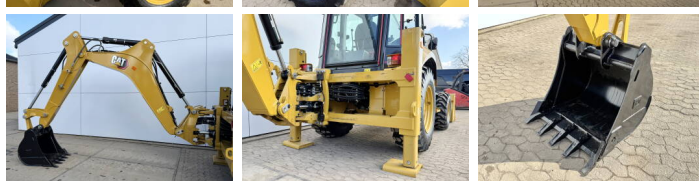

Caterpillar

Caterpillar 424 - 4WD

BOSS
MACHINERY

Anno **2026**
Numero di riferimento **BM006477**
Ore **5**

Algemeen

Genere 424 - 4WD
Posizione Veldhoven, Netherlands
Available at Boss Machinery! This used Caterpillar 424 - 4WD Backhoe Loader from 2026 has an engine power of 55 kW and counts 5 operational hours. The total weight of this Caterpillar 424 - 4WD is 7580 kg and the dimensions are 6.00 x 2.33 x 3.72. Furthermore, this 424 - 4WD is equipped with Aria condizionata, Funzione idraulica supplementare, Funzione del martello. Do you want more information or do you want to try the Caterpillar 424 - 4WD at our yard? Please let us know.

Maten / Gewichten

Dimensioni L*L*A 6.00 x 2.33 x 3.72
Peso 7580

Technische informatie

Guidare le configurazioni 4x4

Motor informatie

Marchio del motore Caterpillar
?????????? ?????? C3.6
Cilindri 3
Turbo
Capacità in kW 55

Banden / Rupsen

100% 100% 16.9-28
100% 100% 16.9-28

Opties

Aria condizionata
Funzione idraulica supplementare

Funzione del martello