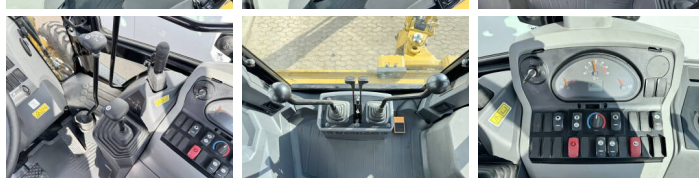

Caterpillar

Caterpillar 424 - 4WD

BOSS
MACHINERY

Anno **2026**
Numero di riferimento **BM006477**
Ore **5**

Algemeen

Genere 424 - 4WD
Posizione Veldhoven, Netherlands
Available at Boss Machinery! This used Caterpillar 424 - 4WD Backhoe Loader from 2026 has an engine power of 55 kW and counts 5 operational hours. The total weight of this Caterpillar 424 - 4WD is 7580 kg and the dimensions are 6.00 x 2.33 x 3.72. Furthermore, this 424 - 4WD is equipped with Aria condizionata, Funzione idraulica supplementare, Funzione del martello. Do you want more information or do you want to try the Caterpillar 424 - 4WD at our yard? Please let us know.

Banden / Rupsen

100% 100% 16.9-28
100% 100% 16.9-28

Opties

Aria condizionata
Funzione idraulica supplementare

Funzione del martello