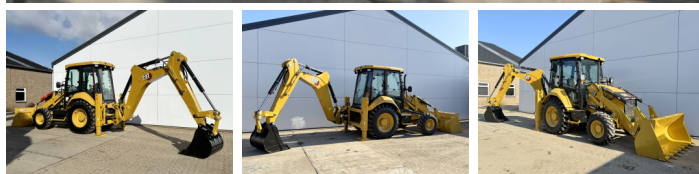

Caterpillar

Caterpillar 424 - 4WD

BOSS
MACHINERY

Anno **2026**
Numero di riferimento **BM006477**
Ore **5**

Algemeen

Genere 424 - 4WD
Posizione Veldhoven, Netherlands
Available at Boss Machinery! This used Caterpillar 424 - 4WD Backhoe Loader from 2026 has an engine power of 55 kW and counts 5 operational hours. The total weight of this Caterpillar 424 - 4WD is 7580 kg and the dimensions are 6.00 x 2.33 x 3.72. Furthermore, this 424 - 4WD is equipped with Aria condizionata, Funzione idraulica supplementare, Funzione del martello. Do you want more information or do you want to try the Caterpillar 424 - 4WD at our yard? Please let us know.

Maten / Gewichten

Peso 7580
Dimensioni L*L*A 6.00 x 2.33 x 3.72

Technische informatie

Guidare le configurazioni 4x4

Motor informatie

Marchio del motore Caterpillar
C3.6
Cilindri 3
Turbo
Capacità in kW 55

Banden / Rupsen

100% 100% 16.9-28
100% 100% 16.9-28

Opties

Aria condizionata
Funzione idraulica supplementare