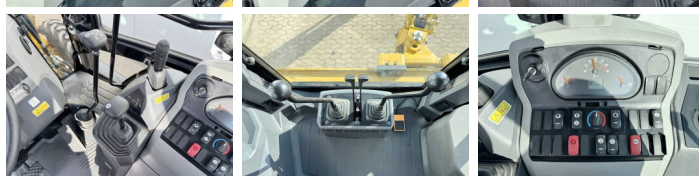

Caterpillar

Caterpillar 424 - 4WD

BOSS
MACHINERY

Anno **2026**
Numero di riferimento **BM006477**
Ore **5**

Algemeen

Genere 424 - 4WD
Posizione Veldhoven, Netherlands
Available at Boss Machinery! This used Caterpillar 424 - 4WD Backhoe Loader from 2026 has an engine power of 55 kW and counts 5 operational hours. The total weight of this Caterpillar 424 - 4WD is 7580 kg and the dimensions are 6.00 x 2.33 x 3.72. Furthermore, this 424 - 4WD is equipped with Aria condizionata, Funzione idraulica supplementare, Funzione del martello. Do you want more information or do you want to try the Caterpillar 424 - 4WD at our yard? Please let us know.

100% 100% 16.9-28
100% 100% 16.9-28

Opties

Aria condizionata
Funzione idraulica supplementare

Funzione del martello