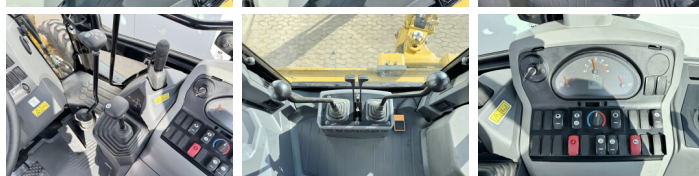

Caterpillar

Caterpillar 424 - 4WD

BOSS
MACHINERY

Anno **2026**
Numero di riferimento **BM006474**
Ore **5**

Algemeen

Genere 424 - 4WD
Posizione Veldhoven, Netherlands
Available at Boss Machinery! This used Caterpillar 424 - 4WD Backhoe Loader from 2026 has an engine power of 55 kW and counts 5 operational hours. The total weight of this Caterpillar 424 - 4WD is 7580 kg and the dimensions are 6.00 x 2.33 x 3.72. Furthermore, this 424 - 4WD is equipped with Aria condizionata, Funzione idraulica supplementare, Funzione del martello. Do you want more information or do you want to try the Caterpillar 424 - 4WD at our yard? Please let us know.

Banden / Rupsen

100% 100% 16.9-28
100% 100% 16.9-28

Opties

Aria condizionata
Funzione idraulica supplementare

Funzione del martello