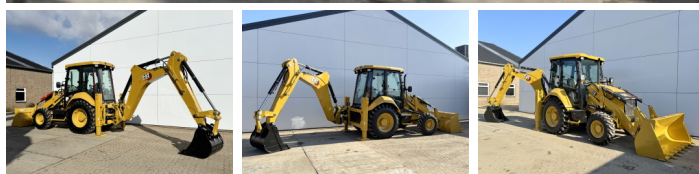

Caterpillar

Caterpillar 424 - 4WD

BOSS
MACHINERY

Anno **2026**
Numero di riferimento **BM006474**
Ore **5**

Algemeen

Genere 424 - 4WD
Posizione Veldhoven, Netherlands
Available at Boss Machinery! This used Caterpillar 424 - 4WD Backhoe Loader from 2026 has an engine power of 55 kW and counts 5 operational hours. The total weight of this Caterpillar 424 - 4WD is 7580 kg and the dimensions are 6.00 x 2.33 x 3.72. Furthermore, this 424 - 4WD is equipped with Aria condizionata, Funzione idraulica supplementare, Funzione del martello. Do you want more information or do you want to try the Caterpillar 424 - 4WD at our yard? Please let us know.

Maten / Gewichten

Dimensioni L*L*A 6.00 x 2.33 x 3.72
Peso 7580

Technische informatie

Guidare le configurazioni 4x4

Motor informatie

Marchio del motore Caterpillar
?????????? ?????? C3.6
Cilindri 3
Turbo
Capacità in kW 55

Banden / Rupsen

100% 100% 16.9-28
100% 100% 16.9-28

Opties

Aria condizionata
Funzione idraulica supplementare