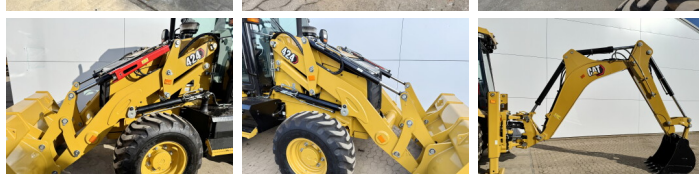

Caterpillar

Caterpillar 424 - 4WD

BOSS
MACHINERY

Anno **2026**
Numero di riferimento **BM006474**
Ore **5**

Algemeen

Genere 424 - 4WD
Posizione Veldhoven, Netherlands
Available at Boss Machinery! This used Caterpillar 424 - 4WD Backhoe Loader from 2026 has an engine power of 55 kW and counts 5 operational hours. The total weight of this Caterpillar 424 - 4WD is 7580 kg and the dimensions are 6.00 x 2.33 x 3.72. Furthermore, this 424 - 4WD is equipped with Aria condizionata, Funzione idraulica supplementare, Funzione del martello. Do you want more information or do you want to try the Caterpillar 424 - 4WD at our yard? Please let us know.

Maten / Gewichten

Dimensioni L*L*A 6.00 x 2.33 x 3.72
Peso 7580

Technische informatie

Guidare le configurazioni 4x4

Motor informatie

Marchio del motore Caterpillar
?????????? ?????? C3.6
Cilindri 3
Turbo
Capacità in kW 55

Banden / Rupsen

100% 100% 16.9-28
100% 100% 16.9-28

Opties

Aria condizionata
Funzione idraulica supplementare

Funzione del martello