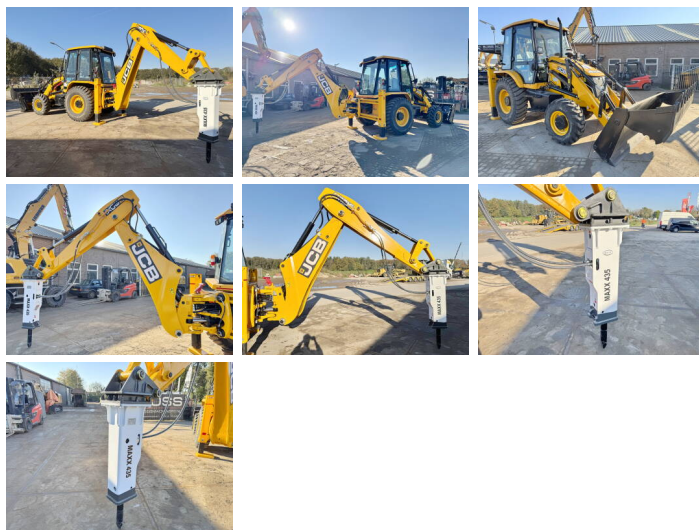

JCB

JCB 3DX / 3CX 4WD + Maxx 435 Hammer

€ 52.000escl.

Anno **2025**
Numero di riferimento **BM006034**
Ore **5**

Algemeen

Genere 3DX / 3CX 4WD + Maxx
435 Hammer
Posizione Veldhoven, Netherlands
Certificaat NOT FOR SALE IN EU /
NO CE MARK

Descrizione Available at Boss
Machinery! This used JCB
3DX / 3CX 4WD + Maxx
435 Hammer Backhoe
Loader from 2025 has an
engine power of 55 kW and
counts 5 operational hours.
The total weight of this JCB
3DX / 3CX 4WD + Maxx
435 Hammer is 7460 kg and
the dimensions are 5.80 x
2.42 x 3.00. Furthermore, this
3DX / 3CX 4WD + Maxx
435 Hammer is equipped
with Radio. The JCB
Backhoe Loader also has a
NOT FOR SALE IN EU /
NO CE MARK marking. Do
you want more information
or do you want to try the JCB
3DX / 3CX 4WD + Maxx
435 Hammer at our yard?
Please let us know.

Maten / Gewichten

Peso 7460
Dimensioni L*L*A 5.80 x 2.42 x 3.00

Technische informatie

Fuel Tank: 128L
Guidare le configurazioni 4 x 4

Motor informatie

Marchio del motore JCB
?????????? ?????? 444TA4-55
Cilindri 4
Turbo

BOSS
MACHINERY

Capacità in kW 55

Banden / Rupsen

100% 100% 12.5-18

100% 100% 16.9-28

Opties

Radio