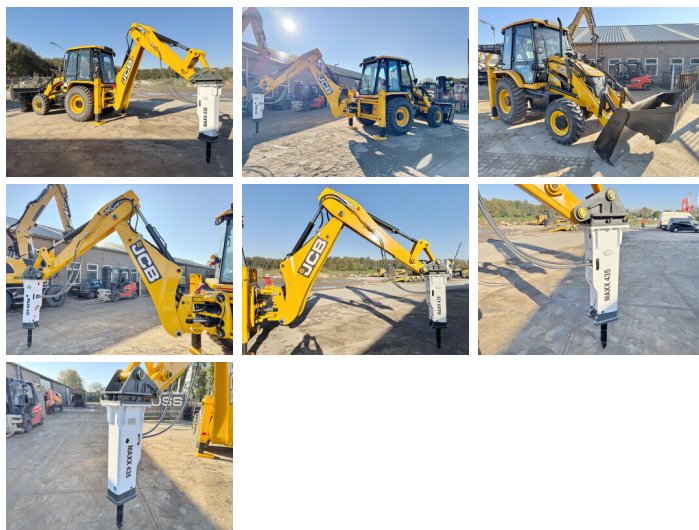

JCB

JCB 3DX / 3CX 4WD + Maxx 435 Hammer

€ 52.000escl.

Anno **2025**
Numero di riferimento **BM006035**
Ore **5**

Algemeen

Genere 3DX / 3CX 4WD + Maxx 435 Hammer
Posizione Veldhoven, Netherlands
Certificaat NOT FOR SALE IN EU / NO CE MARK
Beschreibung Available at Boss Machinery! This used JCB 3DX / 3CX 4WD + Maxx 435 Hammer Backhoe Loader from 2025 has an engine power of 55 kW and counts 5 operational hours. The total weight of this JCB 3DX / 3CX 4WD + Maxx 435 Hammer is 7460 kg and the dimensions are 5.80 x 2.42 x 3.00. Furthermore, this 3DX / 3CX 4WD + Maxx 435 Hammer is equipped with Radio. The JCB Backhoe Loader also has a NOT FOR SALE IN EU / NO CE MARK marking. Do you want more information or do you want to try the JCB 3DX / 3CX 4WD + Maxx 435 Hammer at our yard? Please let us know.

Maten / Gewichten

Peso 7460
Dimensioni L*L*A 5.80 x 2.42 x 3.00

Technische informatie

Fuel Tank: 128L
Guidare le configurazioni 4 x 4

Motor informatie

Marchio del motore JCB
?????????? ?????? 444TA4-55
Cilindri 4
Turbo

BOSS
MACHINERY

Capacità in kW 55

Banden / Rupsen

100% 100% 12.5-18

100% 100% 16.9-28

Opties

Radio