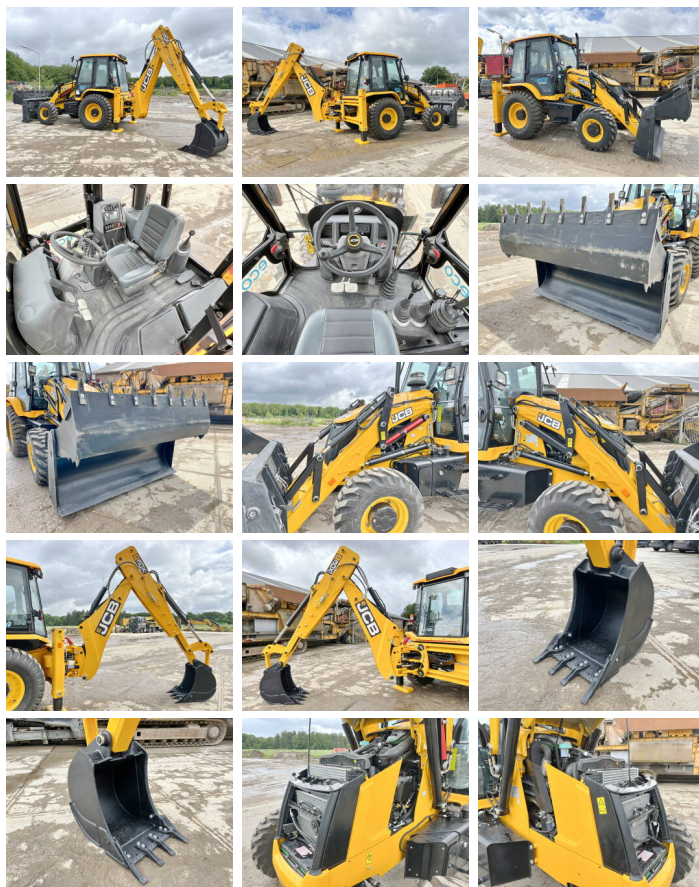

JCB

JCB 3DX / 3CX Super Eco Xpert - Telescopic Boom

€ 55.000escl.

Anno **2026**
Numero di riferimento **BM005937**
Ore **4**

Algemeen

Genere 3DX / 3CX Super Eco Xpert 4WD - Telescopic Boom
Posizione Veldhoven, Netherlands
Certificaat NOT FOR SALE IN EU / NO CE MARK
Descrizione Available at Boss Machinery! This used JCB 3DX / 3CX Super Eco Xpert 4WD - Telescopic Boom Backhoe Loader from 2026 has an engine power of 55 kW and counts 4 operational hours. The total weight of this JCB 3DX / 3CX Super Eco Xpert 4WD - Telescopic Boom is 7460 kg and the dimensions are 5.80 x 2.42 x 3.00. Furthermore, this 3DX / 3CX Super Eco Xpert 4WD - Telescopic Boom is equipped with Aria condizionata, Arma Telescopico, Radio, HP Hammer Lines. The JCB Backhoe Loader also has a NOT FOR SALE IN EU / NO CE MARK marking. Do you want more information or do you want to try the JCB 3DX / 3CX Super Eco Xpert 4WD - Telescopic Boom at our yard? Please let us know.

Maten / Gewichten

Peso 7460
Dimensioni L*L*A 5.80 x 2.42 x 3.00

Technische informatie

Fuel Tank: 128L
Guidare le configurazioni 4 x 4

Motor informatie

BOSS
MACHINERY

Marchio del motore	JCB
?????????? ??????	444TA4-55
Cilindri	4
Turbo	
Capacità in kW	55

Banden / Rupsen

100%	100%	12.5-18
100%	100%	16.9-28

Opties

Aria condizionata
Arma Telescopico
Radio
HP Hammer Lines