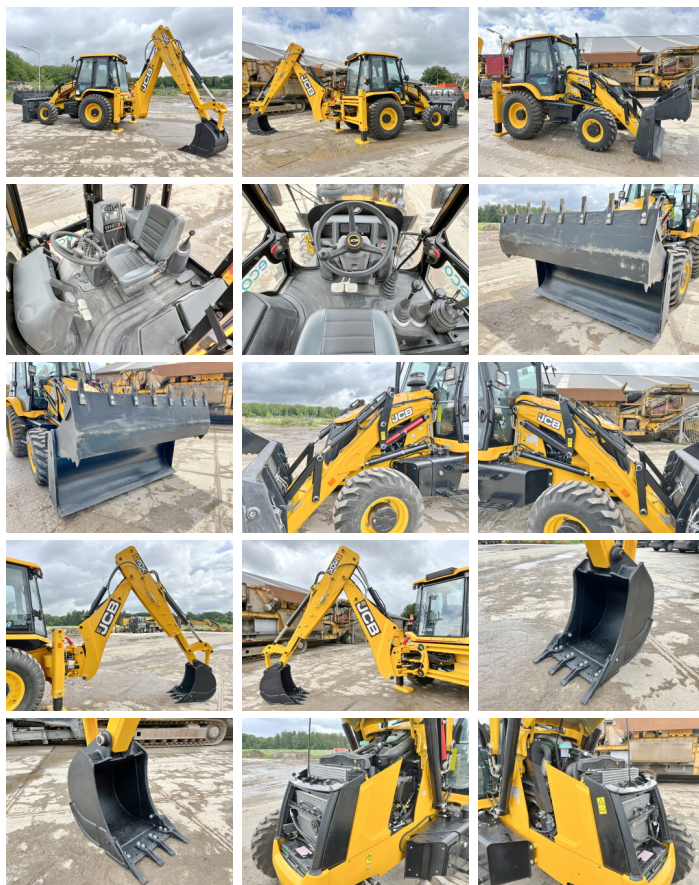

JCB

JCB 3DX / 3CX Super Eco Xpert - Telescopic Boom

€ 55.000escl.

Anno **2026**
Numero di riferimento **BM005936**
Ore **4**

Algemeen

Genere 3DX / 3CX Super Eco Xpert 4WD - Telescopic Boom
Posizione Veldhoven, Netherlands
Certificaat NOT FOR SALE IN EU / NO CE MARK
Descrizione Available at Boss Machinery! This used JCB 3DX / 3CX Super Eco Xpert 4WD - Telescopic Boom Backhoe Loader from 2026 has an engine power of 55 kW and counts 4 operational hours. The total weight of this JCB 3DX / 3CX Super Eco Xpert 4WD - Telescopic Boom is 7460 kg and the dimensions are 5.80 x 2.42 x 3.00. Furthermore, this 3DX / 3CX Super Eco Xpert 4WD - Telescopic Boom is equipped with HP Hammer Lines, Aria condizionata, Arma Telescopico, Radio. The JCB Backhoe Loader also has a NOT FOR SALE IN EU / NO CE MARK marking. Do you want more information or do you want to try the JCB 3DX / 3CX Super Eco Xpert 4WD - Telescopic Boom at our yard? Please let us know.

Maten / Gewichten

Peso 7460
Dimensioni L*L*A 5.80 x 2.42 x 3.00

Technische informatie

Fuel Tank: 128L
Guidare le configurazioni 4 x 4

Motor informatie

BOSS
MACHINERY

Marchio del motore	JCB
?????????? ??????	444TA4-55
Cilindri	4
Turbo	
Capacità in kW	55

Banden / Rupsen

100%	100%	12.5-18
100%	100%	16.9-28

Opties

HP Hammer Lines
Aria condizionata
Arma Telescopico
Radio