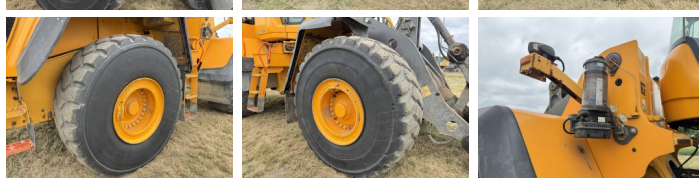

Volvo

Volvo L150H

€ 92.500xkluzív

Év **2016**
Referencia szám **BM007858**
Óra **15.226**

Algemeen

Típus **L150H**
Hely **Veldhoven, Netherlands**
Certificaat **CE**

Leírás

Available at Boss Machinery! This Volvo L150H Wheel Loader from 2016 has an engine power of 220 kW and counts 15226 operational hours. The total weight of this Volvo L150H is 26100 kg and the dimensions are 9.58 x 2.95 x 3.58. Furthermore, this L150H is equipped with Heated Seat, Camera, Radio, Electrical Mirrors, Bluetooth, Gyors csatoló, Climate Control, Légkondicionáló. The Volvo Wheel Loader also has a CE marking. Do you want more information or do you want to try the Volvo L150H at our yard? Please let us know.

Maten / Gewichten

Súly **26100**
Méterek H*S*M **9.58 x 2.95 x 3.58**

Technische informatie

Drive konfigurációk **4x4**

Motor informatie

A motor márkája **Volvo**
A motor modellje **D13J**
Hengerek **6**
Turbo
Teljesítmény kW-ban **220**

Banden / Rupsen

15% 15% **26.5R25**
15% 15% **26.5R25**

BOSS

MACHINERY

Opties

Heated Seat

Camera

Radio