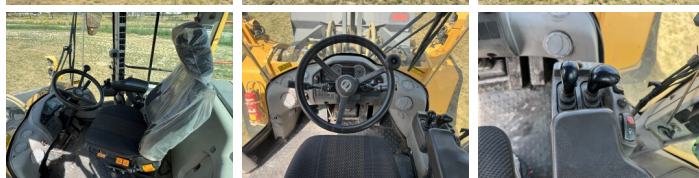

Volvo

Volvo L220H

BOSS
MACHINERY

Év **2017**
Referencia szám **BM007806**
Óra **13.110**

Algemeen

Típus L220H
Hely Veldhoven, Netherlands
Certificaat CE + EPA
Available at Boss Machinery! This Volvo L220H Wheel Loader from 2017 has an engine power of 273 kW and counts 13110 operational hours. The total weight of this Volvo L220H is 35500 kg and the dimensions are 9.31 x 3.40 x 3.75. Furthermore, this L220H is equipped with Radio, Camera, Gyors csatoló, Electrical Mirrors, Légkondicionáló, Climate Control, Központi zsírzás. The Volvo Wheel Loader also has a CE + EPA marking. Do you want more information or do you want to try the Volvo L220H at our yard? Please let us know.

Banden / Rupsen

70% 70% 29.5R25
70% 70% 29.5R25

Opties

Radio
Camera
Gyors csatló
Electrical Mirrors
Légkondicionáló
Climate Control
Központi zsírzás