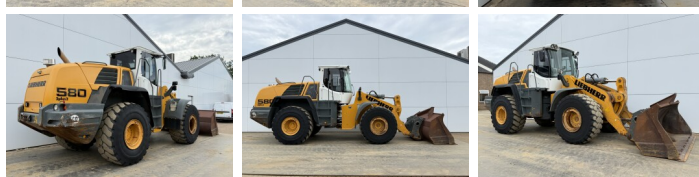

Liebherr

Liebherr L580

BOSS
MACHINERY

Év 2011
Referencia szám BM007439
Óra 19.823

Algemeen

Típus L580
Hely Veldhoven, Netherlands
Certificaat CE + EPA
Available at Boss Machinery! This Liebherr L580 Wheel Loader from 2011 has an engine power of 200 kW and counts 19823 operational hours. The total weight of this Liebherr L580 is 28000 kg and the dimensions are 9.17 x 3.00 x 3.53. Furthermore, this L580 is equipped with Légkondicionáló, Heated Seat, Camera, Radio, Központi zsírzás. The Liebherr Wheel Loader also has a CE + EPA marking. Do you want more information or do you want to try the Liebherr L580 at our yard? Please let us know.

Leírás

Maten / Gewichten

Súly 28000
Méretek H*S*M 9.17 x 3.00 x 3.53

Technische informatie

Drive konfigurációk 4x4

Motor informatie

A motor márkája Liebherr
A motor modellje D936 L A6
Hengerek 4
Turbo
Teljesítmény kW-ban 200

Banden / Rupsen

70% 70% 26.5R25
70% 70% 26.5R25

Opties

Légkondicionáló

Heated Seat

Camera

Radio

Központi zsírzás