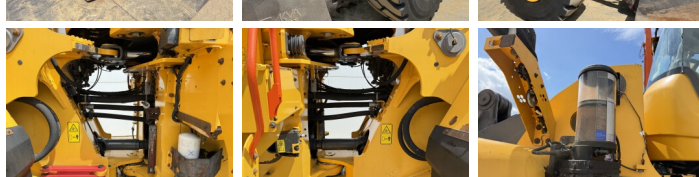

Volvo

Volvo L220H

BOSS
MACHINERY

Év **2022**
Referencia szám **BM007824**
Óra **8.845**

Algemeen

Típus L220H
Hely Veldhoven, Netherlands
Certificaat CE

Available at Boss Machinery! This Volvo L220H Wheel Loader from 2022 has an engine power of 279 kW and counts 8845 operational hours. The total weight of this Volvo L220H is 35500 kg and the dimensions are 9.77 x 3.18 x 3.65. Furthermore, this L220H is equipped with Heated Seat, Camera, Radio, Electrical Mirrors, Bluetooth, Gyors csatoló, Climate Control, Légkondicionáló, CDC Steering, Központi zsírzás. The Volvo Wheel Loader also has a CE marking. Do you want more information or do you want to try the Volvo L220H at our yard? Please let us know.

Leírás

Maten / Gewichten

Súly 35500
Méretek H*S*M 9.77 x 3.18 x 3.65

Technische informatie

Drive konfigurációk 4x4

Motor informatie

A motor márkája Volvo
A motor modellje D13J
Hengerek 6
Turbo
Teljesítmény kW-ban 279

Banden / Rupsen

90% 90% 29.5R25
60% 60% 29.5R25

Opties

Heated Seat

Camera

Radio

Electrical Mirrors

Bluetooth