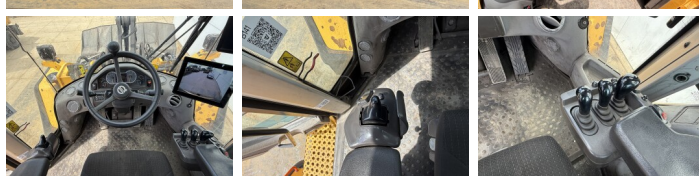

Volvo

Volvo L220H

BOSS
MACHINERY

Év **2022**
Referencia szám **BM007824**
Óra **8.845**

Algemeen

Típus L220H
Hely Veldhoven, Netherlands
Certificaat CE

Available at Boss Machinery! This Volvo L220H Wheel Loader from 2022 has an engine power of 279 kW and counts 8845 operational hours. The total weight of this Volvo L220H is 35500 kg and the dimensions are 9.77 x 3.18 x 3.65. Furthermore, this L220H is equipped with Heated Seat, Camera, Radio, Electrical Mirrors, Bluetooth, Gyors csatoló, Climate Control, Légkondicionáló, CDC Steering, Központi zsírzás. The Volvo Wheel Loader also has a CE marking. Do you want more information or do you want to try the Volvo L220H at our yard? Please let us know.

Banden / Rupsen

90% 90% 29.5R25
60% 60% 29.5R25

Opties

Heated Seat

Camera

Radio

Electrical Mirrors

Bluetooth