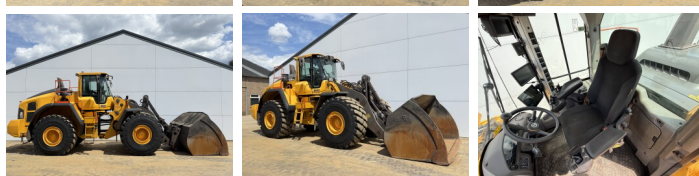

Volvo

Volvo L220H

BOSS
MACHINERY

Év **2022**
Referencia szám **BM007824**
Óra **8.845**

Algemeen

Típus L220H
Hely Veldhoven, Netherlands
Certificaat CE

Available at Boss Machinery! This Volvo L220H Wheel Loader from 2022 has an engine power of 279 kW and counts 8845 operational hours. The total weight of this Volvo L220H is 35500 kg and the dimensions are 9.77 x 3.18 x 3.65. Furthermore, this L220H is equipped with Heated Seat, Camera, Radio, Electrical Mirrors, Bluetooth, Gyors csatoló, Climate Control, Légkondicionáló, CDC Steering, Központi zsírzás. The Volvo Wheel Loader also has a CE marking. Do you want more information or do you want to try the Volvo L220H at our yard? Please let us know.

Leírás

Maten / Gewichten

Súly 35500
Méretek H*S*M 9.77 x 3.18 x 3.65

Technische informatie

Drive konfigurációk 4x4

Motor informatie

A motor márkája Volvo
A motor modellje D13J
Hengerek 6
Turbo
Teljesítmény kW-ban 279

Banden / Rupsen

90% 90% 29.5R25
60% 60% 29.5R25

Opties

Heated Seat

Camera

Radio

Electrical Mirrors

Bluetooth