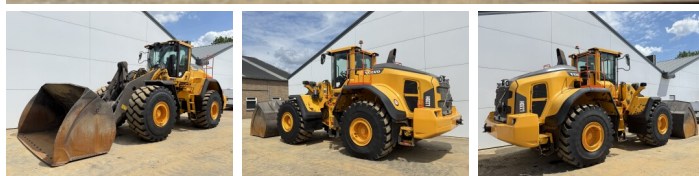

Volvo

Volvo L220H

BOSS
MACHINERY

Év **2022**
Referencia szám **BM007824**
Óra **8.845**

Algemeen

Típus L220H
Hely Veldhoven, Netherlands
Certificaat CE

Available at Boss Machinery! This Volvo L220H Wheel Loader from 2022 has an engine power of 279 kW and counts 8845 operational hours. The total weight of this Volvo L220H is 35500 kg and the dimensions are 9.77 x 3.18 x 3.65. Furthermore, this L220H is equipped with Heated Seat, Camera, Radio, Electrical Mirrors, Bluetooth, Gyors csatoló, Climate Control, Légkondicionáló, CDC Steering, Központi zsírzás. The Volvo Wheel Loader also has a CE marking. Do you want more information or do you want to try the Volvo L220H at our yard? Please let us know.

Leírás

Maten / Gewichten

Súly 35500
Méretek H*S*M 9.77 x 3.18 x 3.65

Technische informatie

Drive konfigurációk 4x4

Motor informatie

A motor márkája Volvo
A motor modellje D13J
Hengerek 6
Turbo
Teljesítmény kW-ban 279

Banden / Rupsen

90% 90% 29.5R25
60% 60% 29.5R25

Opties

Heated Seat

Camera

Radio

Electrical Mirrors

Bluetooth