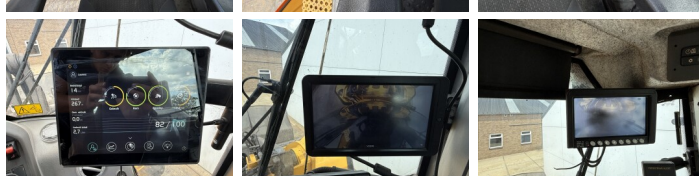

Volvo

Volvo L220H

BOSS
MACHINERY

Év **2022**
Referencia szám **BM007824**
Óra **8.845**

Algemeen

Típus L220H
Hely Veldhoven, Netherlands
Certificaat CE

Available at Boss Machinery! This Volvo L220H Wheel Loader from 2022 has an engine power of 279 kW and counts 8845 operational hours. The total weight of this Volvo L220H is 35500 kg and the dimensions are 9.77 x 3.18 x 3.65. Furthermore, this L220H is equipped with Heated Seat, Camera, Radio, Electrical Mirrors, Bluetooth, Gyors csatoló, Climate Control, Légkondicionáló, CDC Steering, Központi zsírzás. The Volvo Wheel Loader also has a CE marking. Do you want more information or do you want to try the Volvo L220H at our yard? Please let us know.

Banden / Rupsen

90% 90% 29.5R25
60% 60% 29.5R25

Opties

Heated Seat

Camera

Radio

Electrical Mirrors

Bluetooth

Gyors csatló

Climate Control

Légkondicionáló

CDC Steering

Központi zsírzás