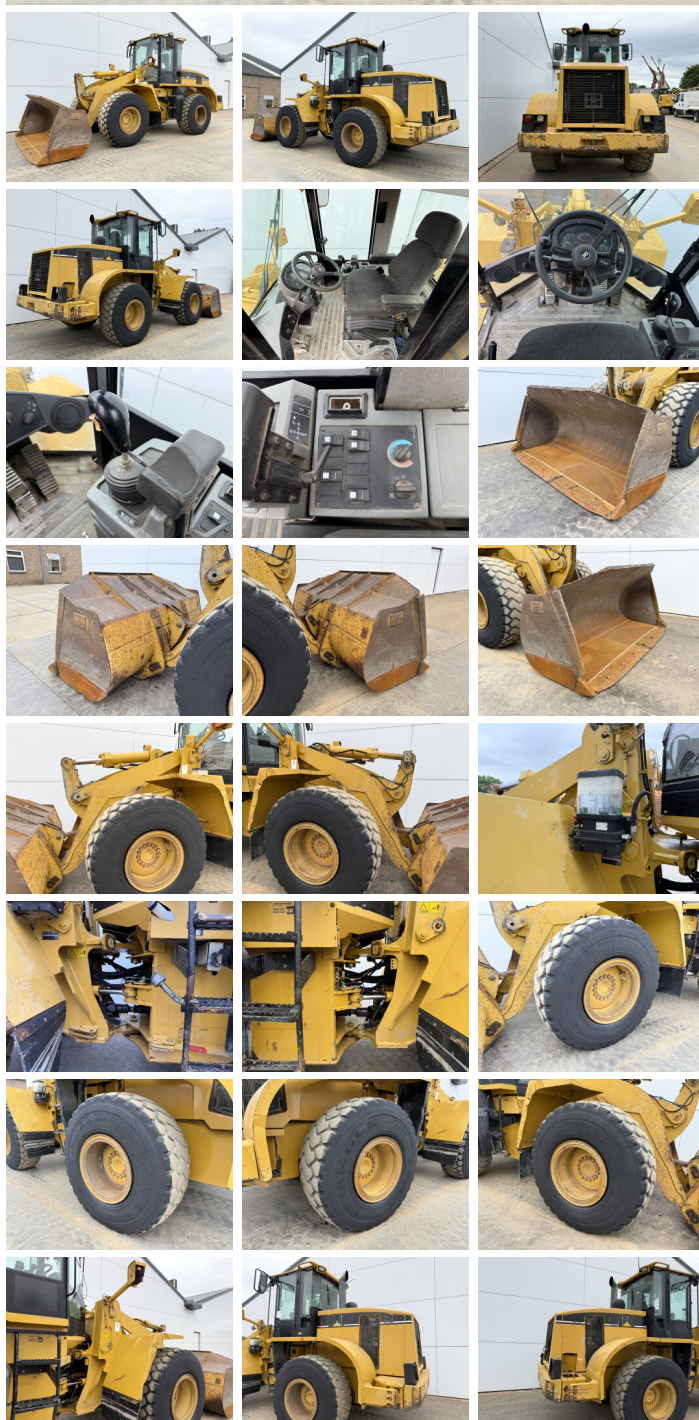

Caterpillar

Caterpillar 938G

BOSS
MACHINERY

€ 29.500xkluzív

Év 2005
Referencia szám BM007654
Óra 16.829

Algemeen

Típus 938G
Hely Veldhoven, Netherlands
Certificaat CE + EPA

Available at Boss Machinery! This Caterpillar 938G Wheel Loader from 2005 has an engine power of 119 kW and counts 16829 operational hours. The total weight of this Caterpillar 938G is 15800 kg and the dimensions are 7.26 x 2.77 x 3.35. Furthermore, this 938G is equipped with Radio, Légkondicionáló, Központi zsírzás. The Caterpillar Wheel Loader also has a CE + EPA marking. Do you want more information or do you want to try the Caterpillar 938G at our yard? Please let us know.

Leírás

Maten / Gewichten

Méreték H*S*M 7.26 x 2.77 x 3.35
Súly 15800

Technische informatie

Drive konfigurációk 4x4

Motor informatie

A motor márkája Caterpillar
A motor modellje 3126
Hengerek 6
Turbo
Teljesítmény kW-ban 119

Banden / Rupsen

10% 10% 20.5R25
10% 10% 20.5R25