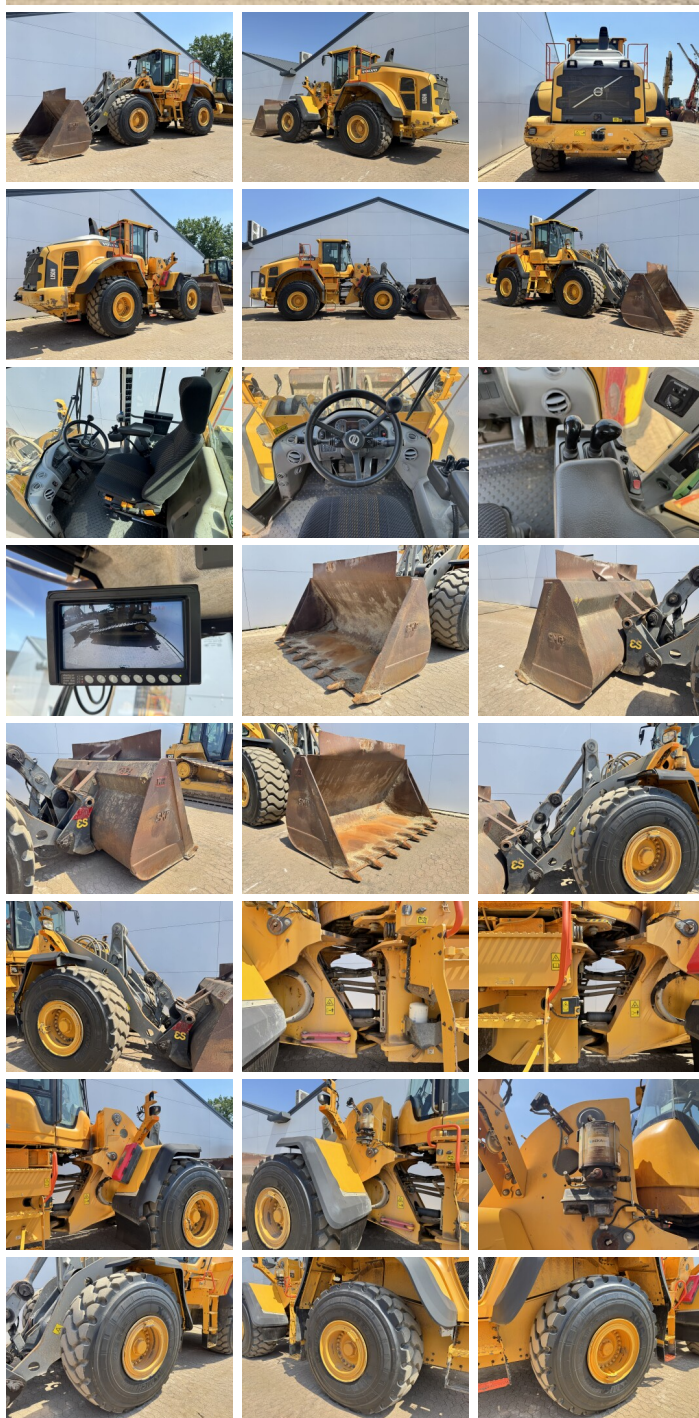

Volvo

Volvo L150H

BOSS
MACHINERY

€ 104.500xkluzív

Év **2017**
Referencia szám **BM007810**
Óra **11.159**

Algemeen

Típus L150H
Hely Veldhoven, Netherlands
Certificaat CE

Leírás Available at Boss Machinery! This Volvo L150H Wheel Loader from 2017 has an engine power of 220 kW and counts 11159 operational hours. The total weight of this Volvo L150H is 26100 kg and the dimensions are 9.12 x 3.06 x 3.64. Furthermore, this L150H is equipped with Climate Control, Heated Seat, Radio, Bluetooth, Electrical Mirrors, Légkondicionáló, Központi zsírzás. The Volvo Wheel Loader also has a CE marking. Do you want more information or do you want to try the Volvo L150H at our yard? Please let us know.

Maten / Gewichten

Súly 26100
Méretek H*S*M 9.12 x 3.06 x 3.64

Technische informatie

German Machine
Drive konfigurációk 4x4

Motor informatie

A motor márkája Volvo
A motor modellje D13J
Hengerek 6
Turbo
Teljesítmény kW-ban 220

Banden / Rupsen

40% 40% 26.5R25

40% 40%

26.5R25

Opties

Climate Control

Heated Seat

Radio