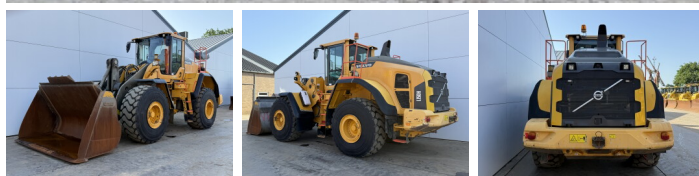

Volvo

Volvo L150H

BOSS
MACHINERY

€ 104.500xkluzív

Év **2017**
Referencia szám **BM007807**
Óra **12.620**

Algemeen

Típus L150H
Hely Veldhoven, Netherlands
Certificaat CE

Available at Boss Machinery! This Volvo L150H Wheel Loader from 2017 has an engine power of 220 kW and counts 12620 operational hours. The total weight of this Volvo L150H is 26100 kg and the dimensions are 8.75 x 2.95 x 3.62. Furthermore, this L150H is equipped with Radio, Bluetooth, Electrical Mirrors, Légkondicionáló, Climate Control, Központi zsírzás. The Volvo Wheel Loader also has a CE marking. Do you want more information or do you want to try the Volvo L150H at our yard? Please let us know.

Leírás

Maten / Gewichten

Méreték H*S*M 8.75 x 2.95 x 3.62
Súly 26100

Technische informatie

German Machine
Drive konfigurációk 4x4

Motor informatie

A motor márkája Volvo
A motor modellje D13J
Hengerek 6
Turbo
Teljesítmény kW-ban 220

Banden / Rupsen

40% 40% 26.5R25
40% 40% 26.5R25