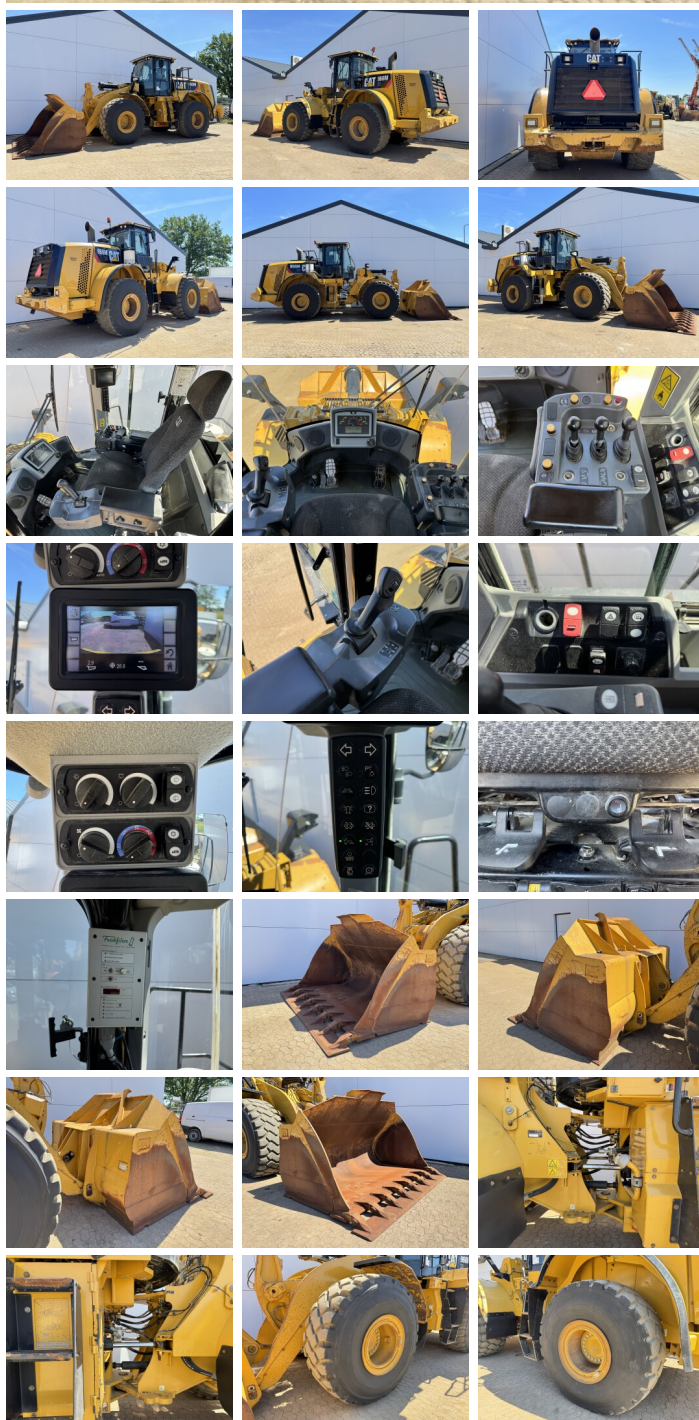

Caterpillar

Caterpillar 966MXE

BOSS

MACHINERY

€ 57.500xkluzív

Év **2015**
Referencia szám **BM007633**
Óra **10.182**

Algemeen

Típus **966MXE**
Hely **Veldhoven, Netherlands**
Certificaat **CE + EPA**

Available at Boss Machinery! This Caterpillar 966MXE Wheel Loader from 2015 has an engine power of 250 kW and counts 10182 operational hours. The total weight of this Caterpillar 966MXE is 24000 kg and the dimensions are 9.37 x 3.10 x 3.58. Furthermore, this 966MXE is equipped with Electrical Mirrors, Bluetooth, Radio, Climate Control, Légkondicionáló, Heated Seat, Camera, Központi zsírzás. The Caterpillar Wheel Loader also has a CE + EPA marking. Do you want more information or do you want to try the Caterpillar 966MXE at our yard? Please let us know.

Maten / Gewichten

Méretek H*S*M **9.37 x 3.10 x 3.58**
Súly **24000**

Technische informatie

German Machine
Drive konfigurációk **4x4**

Motor informatie

A motor márkája **Caterpillar**
A motor modellje **C9.3**
Hengerek **6**
Turbo
Teljesítmény kW-ban **250**

Banden / Rupsen

30% 20% **26.5R25**