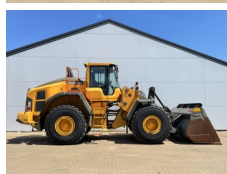

Volvo

Volvo L150H

BOSS
MACHINERY

Év **2020**
Referencia szám **BM007815**
Óra **15.452**

Algemeen

Típus L150H
Hely Veldhoven, Netherlands
Certificaat CE

Available at Boss Machinery! This Volvo L150H Wheel Loader from 2020 has an engine power of 223 kW and counts 15452 operational hours. The total weight of this Volvo L150H is 26100 kg and the dimensions are 8.86 x 3.01 x 3.54. Furthermore, this L150H is equipped with Radio, Bluetooth, Electrical Mirrors, Léghkondicionáló, Climate Control, Központi zsírzás. The Volvo Wheel Loader also has a CE marking. Do you want more information or do you want to try the Volvo L150H at our yard? Please let us know.

Leírás

Maten / Gewichten

Méreték H*S*M 8.86 x 3.01 x 3.54
Súly 26100

Technische informatie

German Machine
Drive konfigurációk 4x4

Motor informatie

A motor márkája Volvo
A motor modellje D13J
Hengerek 6
Turbo
Teljesítmény kW-ban 223