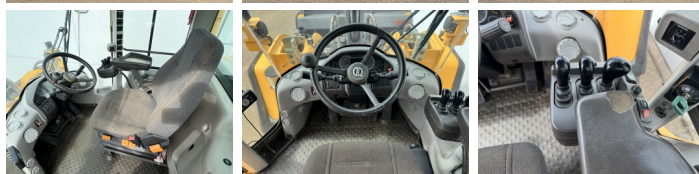

Volvo

Volvo L150H

€ 102.500xkluzív

Év **2016**
Referencia szám **BM007805**
Óra **11.430**

Algemeen

Típus **L150H**
Hely **Veldhoven, Netherlands**
Certificaat **CE**

Leírás

Available at Boss Machinery! This Volvo L150H Wheel Loader from 2016 has an engine power of 220 kW and counts 11430 operational hours. The total weight of this Volvo L150H is 26100 kg and the dimensions are 8.62 x 3.03 x 3.53. Furthermore, this L150H is equipped with Climate Control, Radio, Bluetooth, Electrical Mirrors, Légkondicionáló, Központi zsírzás. The Volvo Wheel Loader also has a CE marking. Do you want more information or do you want to try the Volvo L150H at our yard? Please let us know.

Banden / Rupsen

60% 60% **26.5R25**
40% 40% **26.5R25**

BOSS

MACHINERY

Opties

Climate Control

Radio

Bluetooth