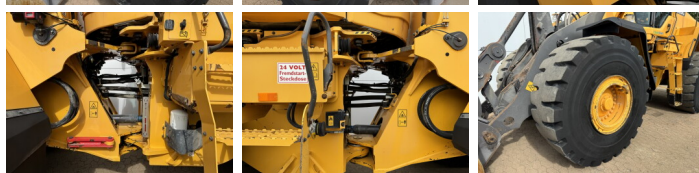

Volvo

Volvo L150H

€ 102.500xkluzív

Év **2016**
Referencia szám **BM007805**
Óra **11.430**

Algemeen

Típus **L150H**
Hely **Veldhoven, Netherlands**
Certificaat **CE**

Leírás

Available at Boss Machinery! This Volvo L150H Wheel Loader from 2016 has an engine power of 220 kW and counts 11430 operational hours. The total weight of this Volvo L150H is 26100 kg and the dimensions are 8.62 x 3.03 x 3.53. Furthermore, this L150H is equipped with Climate Control, Radio, Bluetooth, Electrical Mirrors, Légkondicionáló, Központi zsírzás. The Volvo Wheel Loader also has a CE marking. Do you want more information or do you want to try the Volvo L150H at our yard? Please let us know.

Maten / Gewichten

Súly **26100**
Méretek H*S*M **8.62 x 3.03 x 3.53**

Technische informatie

German Machine
Drive konfigurációk **4x4**

Motor informatie

A motor márkája **Volvo**
A motor modellje **D13J**
Hengerek **6**
Turbo
Teljesítmény kW-ban **220**

Banden / Rupsen

60% 60% **26.5R25**
40% 40% **26.5R25**

BOSS

MACHINERY

Opties

Climate Control

Radio

Bluetooth