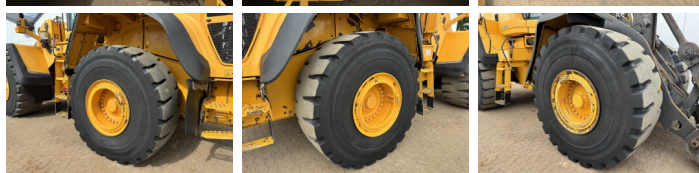

Volvo

Volvo L150H

€ 102.500xkluzív

Év **2016**
Referencia szám **BM007805**
Óra **11.430**

Algemeen

Típus **L150H**
Hely **Veldhoven, Netherlands**
Certificaat **CE**

Leírás

Available at Boss Machinery! This Volvo L150H Wheel Loader from 2016 has an engine power of 220 kW and counts 11430 operational hours. The total weight of this Volvo L150H is 26100 kg and the dimensions are 8.62 x 3.03 x 3.53. Furthermore, this L150H is equipped with Climate Control, Radio, Bluetooth, Electrical Mirrors, Légkondicionáló, Központi zsírzás. The Volvo Wheel Loader also has a CE marking. Do you want more information or do you want to try the Volvo L150H at our yard? Please let us know.

Maten / Gewichten

Súly **26100**
Méretek H*S*M **8.62 x 3.03 x 3.53**

Technische informatie

German Machine
Drive konfigurációk **4x4**

Motor informatie

A motor márkája **Volvo**
A motor modellje **D13J**
Hengerek **6**
Turbo
Teljesítmény kW-ban **220**

Banden / Rupsen

60% 60% **26.5R25**
40% 40% **26.5R25**

BOSS

MACHINERY

Opties

Climate Control

Radio

Bluetooth