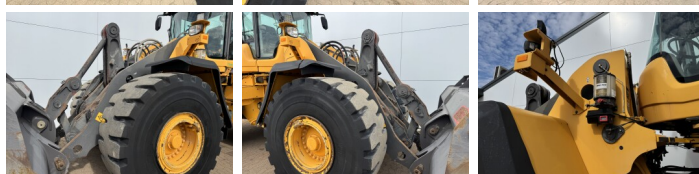

Volvo

Volvo L150H

€ 102.500xkluzív

Év **2016**
Referencia szám **BM007805**
Óra **11.430**

Algemeen

Típus **L150H**
Hely **Veldhoven, Netherlands**
Certificaat **CE**

Leírás

Available at Boss Machinery! This Volvo L150H Wheel Loader from 2016 has an engine power of 220 kW and counts 11430 operational hours. The total weight of this Volvo L150H is 26100 kg and the dimensions are 8.62 x 3.03 x 3.53. Furthermore, this L150H is equipped with Climate Control, Radio, Bluetooth, Electrical Mirrors, Légkondicionáló, Központi zsírzás. The Volvo Wheel Loader also has a CE marking. Do you want more information or do you want to try the Volvo L150H at our yard? Please let us know.

Banden / Rupsen

60% 60% **26.5R25**
40% 40% **26.5R25**

BOSS

MACHINERY

Opties

Climate Control

Radio

Bluetooth