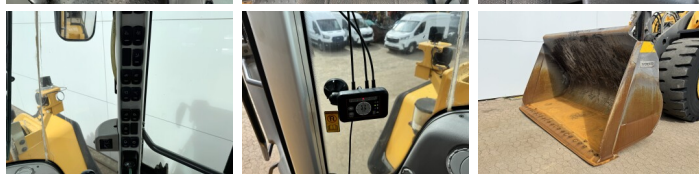

Volvo

Volvo L150H

€ 102.500xkluzív

Év **2016**
Referencia szám **BM007805**
Óra **11.430**

Algemeen

Típus **L150H**
Hely **Veldhoven, Netherlands**
Certificaat **CE**

Leírás

Available at Boss Machinery! This Volvo L150H Wheel Loader from 2016 has an engine power of 220 kW and counts 11430 operational hours. The total weight of this Volvo L150H is 26100 kg and the dimensions are 8.62 x 3.03 x 3.53. Furthermore, this L150H is equipped with Climate Control, Radio, Bluetooth, Electrical Mirrors, Légkondicionáló, Központi zsírzás. The Volvo Wheel Loader also has a CE marking. Do you want more information or do you want to try the Volvo L150H at our yard? Please let us know.

Banden / Rupsen

60% 60% **26.5R25**
40% 40% **26.5R25**

BOSS

MACHINERY

Opties

Climate Control

Radio

Bluetooth