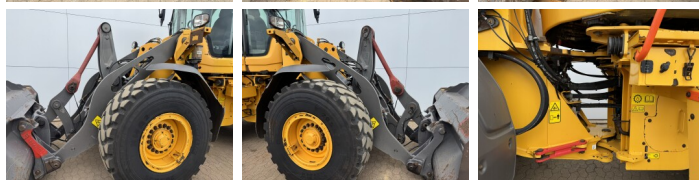

Volvo

Volvo L90H

€ 74.500xkluzív

Év **2018**
Referencia szám **BM007811**
Óra **14.124**

Algemeen

Típus **L90H**
Hely **Veldhoven, Netherlands**
Certificaat **CE**

Leírás

Available at Boss Machinery! This Volvo L90H Wheel Loader from 2018 has an engine power of 120 kW and counts 14124 operational hours. The total weight of this Volvo L90H is 17000 kg and the dimensions are 7.87 x 2.75 x 3.30. Furthermore, this L90H is equipped with Gyors csatoló, Camera, Heated Seat, Légkondicionáló, Radio, Climate Control. The Volvo Wheel Loader also has a CE marking. Do you want more information or do you want to try the Volvo L90H at our yard? Please let us know.

Maten / Gewichten

Méretek H*S*M **7.87 x 2.75 x 3.30**
Súly **17000**

Technische informatie

German Machine
Drive konfigurációk **4x4**

Motor informatie

A motor márkája **Volvo**
A motor modellje **D6J**
Hengerek **6**
Turbo
Teljesítmény kW-ban **120**

Banden / Rupsen

70% 70% **20.5R25**
70% 70% **20.5R25**

BOSS

MACHINERY