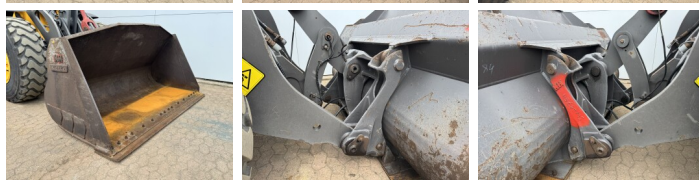

Volvo

Volvo L90H

€ 74.500xkluzív

Év **2018**
Referencia szám **BM007811**
Óra **14.124**

Algemeen

Típus **L90H**
Hely **Veldhoven, Netherlands**
Certificaat **CE**

Leírás

Available at Boss Machinery! This Volvo L90H Wheel Loader from 2018 has an engine power of 120 kW and counts 14124 operational hours. The total weight of this Volvo L90H is 17000 kg and the dimensions are 7.87 x 2.75 x 3.30. Furthermore, this L90H is equipped with Gyors csatoló, Camera, Heated Seat, Légkondicionáló, Radio, Climate Control. The Volvo Wheel Loader also has a CE marking. Do you want more information or do you want to try the Volvo L90H at our yard? Please let us know.

Maten / Gewichten

Méretek H*S*M **7.87 x 2.75 x 3.30**
Súly **17000**

Technische informatie

German Machine
Drive konfigurációk **4x4**

Motor informatie

A motor márkája **Volvo**
A motor modellje **D6J**
Hengerek **6**
Turbo
Teljesítmény kW-ban **120**

Banden / Rupsen

70% 70% **20.5R25**
70% 70% **20.5R25**

BOSS

MACHINERY