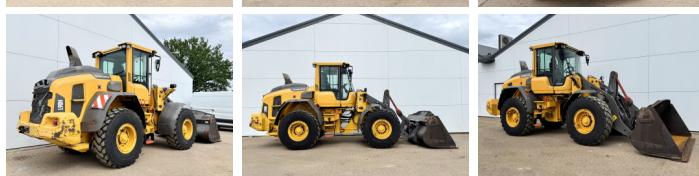

Volvo

Volvo L90H

€ 74.500xkluzív

Év **2018**
Referencia szám **BM007811**
Óra **14.124**

Algemeen

Típus **L90H**
Hely **Veldhoven, Netherlands**
Certificaat **CE**

Leírás

Available at Boss Machinery! This Volvo L90H Wheel Loader from 2018 has an engine power of 120 kW and counts 14124 operational hours. The total weight of this Volvo L90H is 17000 kg and the dimensions are 7.87 x 2.75 x 3.30. Furthermore, this L90H is equipped with Gyors csatoló, Camera, Heated Seat, Légkondicionáló, Radio, Climate Control. The Volvo Wheel Loader also has a CE marking. Do you want more information or do you want to try the Volvo L90H at our yard? Please let us know.

Maten / Gewichten

Méretek H*S*M **7.87 x 2.75 x 3.30**
Súly **17000**

Technische informatie

German Machine
Drive konfigurációk **4x4**

Motor informatie

A motor márkája **Volvo**
A motor modellje **D6J**
Hengerek **6**
Turbo
Teljesítmény kW-ban **120**

Banden / Rupsen

70% 70% **20.5R25**
70% 70% **20.5R25**

BOSS

MACHINERY