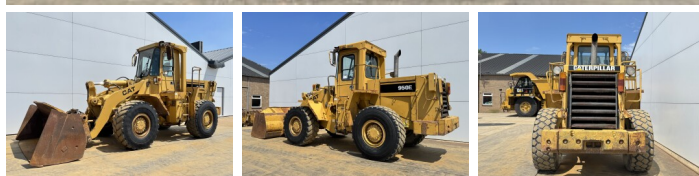

Caterpillar

Caterpillar 950E

BOSS
MACHINERY

€ 59.500xkluzív

Év **1988**
Referencia szám **BM007435**
Óra **15.667**

Algemeen

Típus 950E
Hely Veldhoven, Netherlands
Certificaat CE

Leírás Available at Boss Machinery! This Caterpillar 950E Wheel Loader from 1988 has an engine power of 119 kW and counts 15667 operational hours. The total weight of this Caterpillar 950E is 15570 kg and the dimensions are 7.96 x 2.75 x 3.49. Furthermore, this 950E is equipped with Radio, Gyors csatoló. The Caterpillar Wheel Loader also has a CE marking. Do you want more information or do you want to try the Caterpillar 950E at our yard? Please let us know.

Maten / Gewichten

Méreték H*S*M 7.96 x 2.75 x 3.49
Súly 15570

Technische informatie

German Machine
Drive konfigurációk 4x4

Motor informatie

A motor márkája Caterpillar
A motor modellje 3304DI
Hengerek 4
Turbo
Teljesítmény kW-ban 119

Banden / Rupsen

40% 30% 20.5R25
20% 20% 20.5R25