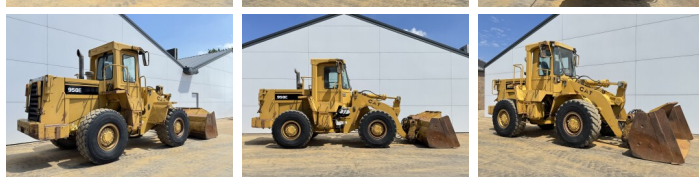

Caterpillar

Caterpillar 950E

BOSS
MACHINERY

€ 59.500xkluzív

Év **1988**
Referencia szám **BM007435**
Óra **15.667**

Algemeen

Típus 950E
Hely Veldhoven, Netherlands
Certificaat CE

Leírás Available at Boss Machinery! This Caterpillar 950E Wheel Loader from 1988 has an engine power of 119 kW and counts 15667 operational hours. The total weight of this Caterpillar 950E is 15570 kg and the dimensions are 7.96 x 2.75 x 3.49. Furthermore, this 950E is equipped with Radio, Gyors csatoló. The Caterpillar Wheel Loader also has a CE marking. Do you want more information or do you want to try the Caterpillar 950E at our yard? Please let us know.

Maten / Gewichten

Méreték H*S*M 7.96 x 2.75 x 3.49
Súly 15570

Technische informatie

German Machine
Drive konfigurációk 4x4

Motor informatie

A motor márkája Caterpillar
A motor modellje 3304DI
Hengerek 4
Turbo
Teljesítmény kW-ban 119

Banden / Rupsen

40% 30% 20.5R25
20% 20% 20.5R25