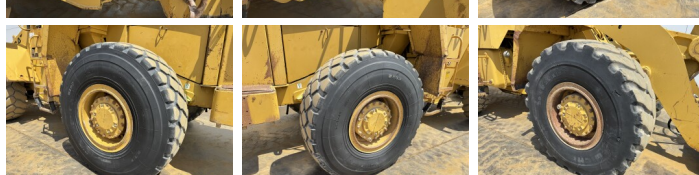

Caterpillar

Caterpillar 950E

BOSS
MACHINERY

€ 59.500xkluzív

Év **1988**
Referencia szám **BM007435**
Óra **15.667**

Algemeen

Típus 950E
Hely Veldhoven, Netherlands
Certificaat CE

Leírás Available at Boss Machinery! This Caterpillar 950E Wheel Loader from 1988 has an engine power of 119 kW and counts 15667 operational hours. The total weight of this Caterpillar 950E is 15570 kg and the dimensions are 7.96 x 2.75 x 3.49. Furthermore, this 950E is equipped with Radio, Gyors csatoló. The Caterpillar Wheel Loader also has a CE marking. Do you want more information or do you want to try the Caterpillar 950E at our yard? Please let us know.

Maten / Gewichten

Méreték H*S*M 7.96 x 2.75 x 3.49
Súly 15570

Technische informatie

German Machine
Drive konfigurációk 4x4

Motor informatie

A motor márkája Caterpillar
A motor modellje 3304DI
Hengerek 4
Turbo
Teljesítmény kW-ban 119

Banden / Rupsen

40% 30% 20.5R25
20% 20% 20.5R25