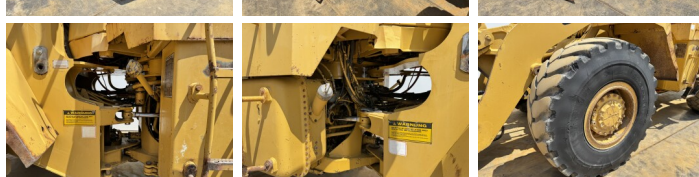

Caterpillar

Caterpillar 950E

BOSS
MACHINERY

€ 59.500xkluzív

Év **1988**
Referencia szám **BM007435**
Óra **15.667**

Algemeen

Típus 950E
Hely Veldhoven, Netherlands
Certificaat CE

Leírás Available at Boss Machinery! This Caterpillar 950E Wheel Loader from 1988 has an engine power of 119 kW and counts 15667 operational hours. The total weight of this Caterpillar 950E is 15570 kg and the dimensions are 7.96 x 2.75 x 3.49. Furthermore, this 950E is equipped with Radio, Gyors csatoló. The Caterpillar Wheel Loader also has a CE marking. Do you want more information or do you want to try the Caterpillar 950E at our yard? Please let us know.

Maten / Gewichten

Méreték H*S*M 7.96 x 2.75 x 3.49
Súly 15570

Technische informatie

German Machine
Drive konfigurációk 4x4

Motor informatie

A motor márkája Caterpillar
A motor modellje 3304DI
Hengerek 4
Turbo
Teljesítmény kW-ban 119

Banden / Rupsen

40% 30% 20.5R25
20% 20% 20.5R25