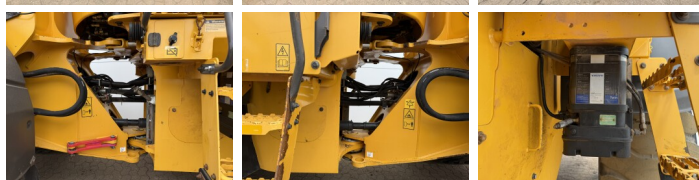

Volvo

Volvo L110H

BOSS
MACHINERY

€ 59.500xkluzív

Év **2015**
Referencia szám **BM007514**
Óra **17.731**

Algemeen

Típus L110H
Hely Veldhoven, Netherlands
Certificaat CE

Leírás Available at Boss Machinery! This Volvo L110H Wheel Loader from 2015 has an engine power of 190 kW and counts 17731 operational hours. The total weight of this Volvo L110H is 20700 kg and the dimensions are 8.55 x 2.81 x 3.34. Furthermore, this L110H is equipped with Climate Control, Légkondicionáló, Radio, Camera, Heated Seat, Bluetooth, Központi zsírzás. The Volvo Wheel Loader also has a CE marking. Do you want more information or do you want to try the Volvo L110H at our yard? Please let us know.

Maten / Gewichten

Súly 20700
Méretek H*S*M 8.55 x 2.81 x 3.34

Technische informatie

Drive konfigurációk 4x4

Motor informatie

A motor márkája Volvo
A motor modellje D8J
Hengerek 6
Turbo
Teljesítmény kW-ban 190

Banden / Rupsen