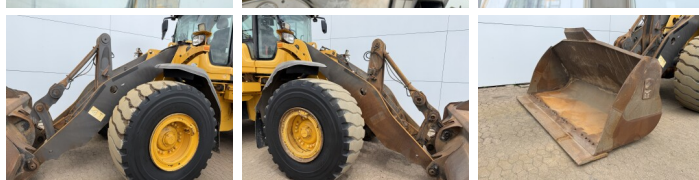

Volvo

Volvo L110H

BOSS
MACHINERY

€ 59.500xkluzív

Év **2015**
Referencia szám **BM007514**
Óra **17.731**

Algemeen

Típus L110H
Hely Veldhoven, Netherlands
Certificaat CE

Leírás Available at Boss Machinery! This Volvo L110H Wheel Loader from 2015 has an engine power of 190 kW and counts 17731 operational hours. The total weight of this Volvo L110H is 20700 kg and the dimensions are 8.55 x 2.81 x 3.34. Furthermore, this L110H is equipped with Climate Control, Légkondicionáló, Radio, Camera, Heated Seat, Bluetooth, Központi zsírzás. The Volvo Wheel Loader also has a CE marking. Do you want more information or do you want to try the Volvo L110H at our yard? Please let us know.

Maten / Gewichten

Súly 20700
Méretek H*S*M 8.55 x 2.81 x 3.34

Technische informatie

Drive konfigurációk 4x4

Motor informatie

A motor márkája Volvo
A motor modellje D8J
Hengerek 6
Turbo
Teljesítmény kW-ban 190

Banden / Rupsen