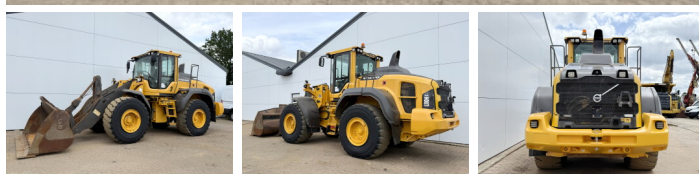

Volvo

Volvo L110H

BOSS
MACHINERY

€ 59.500xkluzív

Év **2015**
Referencia szám **BM007514**
Óra **17.731**

Algemeen

Típus L110H
Hely Veldhoven, Netherlands
Certificaat CE

Leírás Available at Boss Machinery! This Volvo L110H Wheel Loader from 2015 has an engine power of 190 kW and counts 17731 operational hours. The total weight of this Volvo L110H is 20700 kg and the dimensions are 8.55 x 2.81 x 3.34. Furthermore, this L110H is equipped with Climate Control, Légkondicionáló, Radio, Camera, Heated Seat, Bluetooth, Központi zsírzás. The Volvo Wheel Loader also has a CE marking. Do you want more information or do you want to try the Volvo L110H at our yard? Please let us know.

Maten / Gewichten

Súly 20700
Méretek H*S*M 8.55 x 2.81 x 3.34

Technische informatie

Drive konfigurációk 4x4

Motor informatie

A motor márkája Volvo
A motor modellje D8J
Hengerek 6
Turbo
Teljesítmény kW-ban 190

Banden / Rupsen