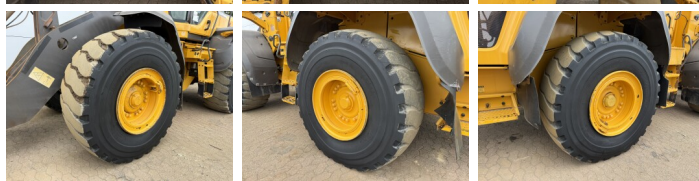

Volvo

Volvo L110H

BOSS
MACHINERY

€ 59.500xkluzív

Év **2015**
Referencia szám **BM007514**
Óra **17.731**

Algemeen

Típus L110H
Hely Veldhoven, Netherlands
Certificaat CE

Leírás Available at Boss Machinery! This Volvo L110H Wheel Loader from 2015 has an engine power of 190 kW and counts 17731 operational hours. The total weight of this Volvo L110H is 20700 kg and the dimensions are 8.55 x 2.81 x 3.34. Furthermore, this L110H is equipped with Climate Control, Légkondicionáló, Radio, Camera, Heated Seat, Bluetooth, Központi zsírzás. The Volvo Wheel Loader also has a CE marking. Do you want more information or do you want to try the Volvo L110H at our yard? Please let us know.

Maten / Gewichten

Súly 20700
Méretek H*S*M 8.55 x 2.81 x 3.34

Technische informatie

Drive konfigurációk 4x4

Motor informatie

A motor márkája Volvo
A motor modellje D8J
Hengerek 6
Turbo
Teljesítmény kW-ban 190

Banden / Rupsen