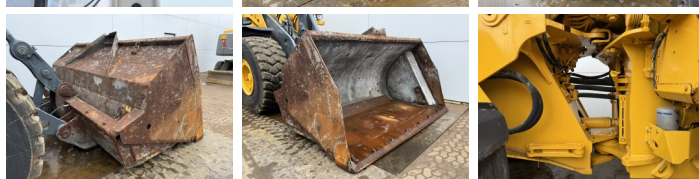

Volvo

Volvo L150H

€ 92.500xkluzív

Év 2015
Referencia szám BM007767
Óra 10.395

Algemeen

Típus L150H
Hely Veldhoven, Netherlands
Certificaat CE

Available at Boss Machinery! This Volvo L150H Wheel Loader from 2015 has an engine power of 220 kW and counts 10395 operational hours. The total weight of this Volvo L150H is 26100 kg and the dimensions are 9.09 x 3.23 x 3.59. Furthermore, this L150H is equipped with 3rd Function, Climate Control, Légkondicionáló, Radio, Camera, Electrical Mirrors, Bluetooth. The Volvo Wheel Loader also has a CE marking. Do you want more information or do you want to try the Volvo L150H at our yard? Please let us know.

Leírás

Maten / Gewichten

Méreték H*S*M 9.09 x 3.23 x 3.59
Súly 26100

Technische informatie

Drive konfigurációk 4x4

Motor informatie

A motor márkája Volvo
A motor modellje D13J
Hengerek 6
Turbo
Teljesítmény kW-ban 220

Banden / Rupsen

50% 50% 26.5R25
50% 50% 26.5R25

BOSS

MACHINERY

Opties

3rd Function

Climate Control

Légkondicionáló