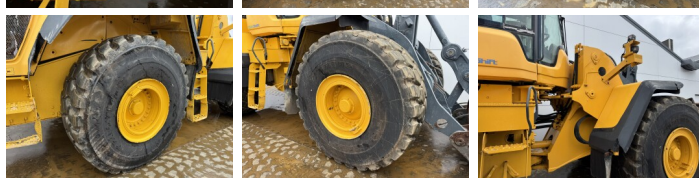

Volvo

Volvo L150H

€ 92.500xkluzív

Év 2015
Referencia szám BM007767
Óra 10.395

Algemeen

Típus L150H
Hely Veldhoven, Netherlands
Certificaat CE

Available at Boss Machinery! This Volvo L150H Wheel Loader from 2015 has an engine power of 220 kW and counts 10395 operational hours. The total weight of this Volvo L150H is 26100 kg and the dimensions are 9.09 x 3.23 x 3.59. Furthermore, this L150H is equipped with 3rd Function, Climate Control, Légkondicionáló, Radio, Camera, Electrical Mirrors, Bluetooth. The Volvo Wheel Loader also has a CE marking. Do you want more information or do you want to try the Volvo L150H at our yard? Please let us know.

Leírás

Maten / Gewichten

Méreték H*S*M 9.09 x 3.23 x 3.59
Súly 26100

Technische informatie

Drive konfigurációk 4x4

Motor informatie

A motor márkája Volvo
A motor modellje D13J
Hengerek 6
Turbo
Teljesítmény kW-ban 220

Banden / Rupsen

50% 50% 26.5R25
50% 50% 26.5R25

BOSS

MACHINERY

Opties

3rd Function

Climate Control

Légkondicionáló