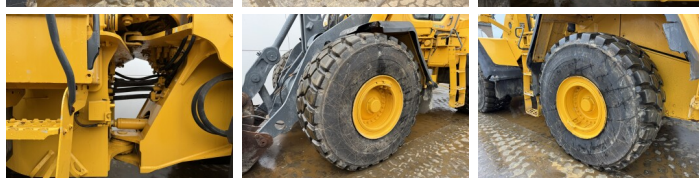

Volvo

Volvo L150H

€ 92.500xkluzív

Év 2015
Referencia szám BM007767
Óra 10.395

Algemeen

Típus L150H
Hely Veldhoven, Netherlands
Certificaat CE

Available at Boss Machinery! This Volvo L150H Wheel Loader from 2015 has an engine power of 220 kW and counts 10395 operational hours. The total weight of this Volvo L150H is 26100 kg and the dimensions are 9.09 x 3.23 x 3.59. Furthermore, this L150H is equipped with 3rd Function, Climate Control, Légkondicionáló, Radio, Camera, Electrical Mirrors, Bluetooth. The Volvo Wheel Loader also has a CE marking. Do you want more information or do you want to try the Volvo L150H at our yard? Please let us know.

Leírás

Maten / Gewichten

Méreték H*S*M 9.09 x 3.23 x 3.59
Súly 26100

Technische informatie

Drive konfigurációk 4x4

Motor informatie

A motor márkája Volvo
A motor modellje D13J
Hengerek 6
Turbo
Teljesítmény kW-ban 220

Banden / Rupsen

50% 50% 26.5R25
50% 50% 26.5R25

BOSS

MACHINERY

Opties

3rd Function

Climate Control

Légkondicionáló