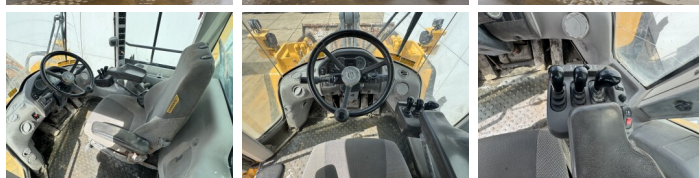

Volvo

Volvo L150H

€ 92.500xkluzív

Év 2015
Referencia szám BM007767
Óra 10.395

Algemeen

Típus L150H
Hely Veldhoven, Netherlands
Certificaat CE

Available at Boss Machinery! This Volvo L150H Wheel Loader from 2015 has an engine power of 220 kW and counts 10395 operational hours. The total weight of this Volvo L150H is 26100 kg and the dimensions are 9.09 x 3.23 x 3.59. Furthermore, this L150H is equipped with 3rd Function, Climate Control, Légkondicionáló, Radio, Camera, Electrical Mirrors, Bluetooth. The Volvo Wheel Loader also has a CE marking. Do you want more information or do you want to try the Volvo L150H at our yard? Please let us know.

Leírás

Maten / Gewichten

Méreték H*S*M 9.09 x 3.23 x 3.59
Súly 26100

Technische informatie

Drive konfigurációk 4x4

Motor informatie

A motor márkája Volvo
A motor modellje D13J
Hengerek 6
Turbo
Teljesítmény kW-ban 220

Banden / Rupsen

50% 50% 26.5R25
50% 50% 26.5R25

BOSS

MACHINERY

Opties

3rd Function

Climate Control

Légkondicionáló