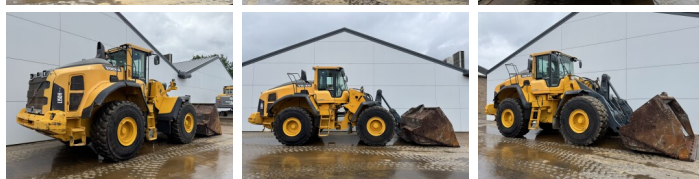

Volvo

Volvo L150H

€ 92.500xkluzív

Év 2015
Referencia szám BM007767
Óra 10.395

Algemeen

Típus L150H
Hely Veldhoven, Netherlands
Certificaat CE

Available at Boss Machinery! This Volvo L150H Wheel Loader from 2015 has an engine power of 220 kW and counts 10395 operational hours. The total weight of this Volvo L150H is 26100 kg and the dimensions are 9.09 x 3.23 x 3.59. Furthermore, this L150H is equipped with 3rd Function, Climate Control, Légkondicionáló, Radio, Camera, Electrical Mirrors, Bluetooth. The Volvo Wheel Loader also has a CE marking. Do you want more information or do you want to try the Volvo L150H at our yard? Please let us know.

Leírás

Maten / Gewichten

Méreték H*S*M 9.09 x 3.23 x 3.59
Súly 26100

Technische informatie

Drive konfigurációk 4x4

Motor informatie

A motor márkája Volvo
A motor modellje D13J
Hengerek 6
Turbo
Teljesítmény kW-ban 220

Banden / Rupsen

50% 50% 26.5R25
50% 50% 26.5R25

BOSS

MACHINERY

Opties

3rd Function

Climate Control

Légkondicionáló