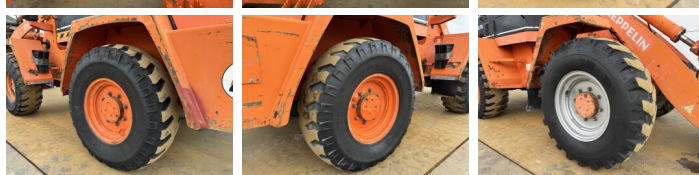

Schaeff

Schaeff ZL110

BOSS
MACHINERY

€ 14.000xkluzív

Év **1998**
Referencia szám **BM007445**
Óra **19.205**

Algemeen

Típus **ZL110**
Hely **Veldhoven, Netherlands**
Certificaat **CE**

Leírás

Available at Boss Machinery! This Schaeff ZL110 Wheel Loader from 1998 has an engine power of 59 kW and counts 19205 operational hours. The total weight of this Schaeff ZL110 is 6300 kg and the dimensions are 5.91 x 1.98 x 2.76. Furthermore, this ZL110 is equipped with Gyors csatoló. The Schaeff Wheel Loader also has a CE marking. Do you want more information or do you want to try the Schaeff ZL110 at our yard? Please let us know.

Maten / Gewichten

Súly **6300**
Méretek H*S*M **5.91 x 1.98 x 2.76**

Technische informatie

Drive konfigurációk **4x4**

Motor informatie

A motor márkája **Perkins**
A motor modellje **1004.4**
Hengerek **4**
Turbo
Teljesítmény kW-ban **59**

Banden / Rupsen

20% 20% **375/75R20**
20% 20% **375/75R20**

Opties