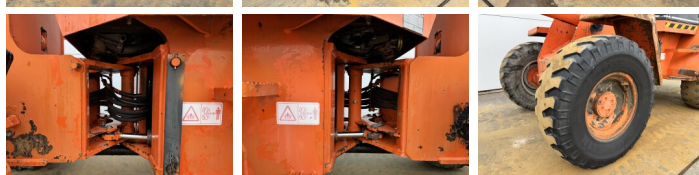

Schaeff

Schaeff ZL110

BOSS
MACHINERY

€ 14.000xkluzív

Év **1998**
Referencia szám **BM007445**
Óra **19.205**

Algemeen

Típus **ZL110**
Hely **Veldhoven, Netherlands**
Certificaat **CE**

Leírás

Available at Boss Machinery! This Schaeff ZL110 Wheel Loader from 1998 has an engine power of 59 kW and counts 19205 operational hours. The total weight of this Schaeff ZL110 is 6300 kg and the dimensions are 5.91 x 1.98 x 2.76. Furthermore, this ZL110 is equipped with Gyors csatoló. The Schaeff Wheel Loader also has a CE marking. Do you want more information or do you want to try the Schaeff ZL110 at our yard? Please let us know.

Maten / Gewichten

Súly **6300**
Méretek H*S*M **5.91 x 1.98 x 2.76**

Technische informatie

Drive konfigurációk **4x4**

Motor informatie

A motor márkája **Perkins**
A motor modellje **1004.4**
Hengerek **4**
Turbo
Teljesítmény kW-ban **59**

Banden / Rupsen

20% 20% **375/75R20**
20% 20% **375/75R20**

Opties