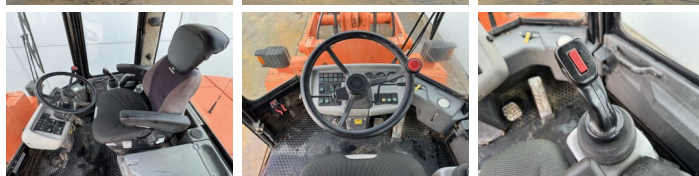

Schaeff

Schaeff ZL110

BOSS
MACHINERY

€ 14.000xkluzív

Év **1998**
Referencia szám **BM007445**
Óra **19.205**

Algemeen

Típus **ZL110**
Hely **Veldhoven, Netherlands**
Certificaat **CE**

Leírás

Available at Boss Machinery! This Schaeff ZL110 Wheel Loader from 1998 has an engine power of 59 kW and counts 19205 operational hours. The total weight of this Schaeff ZL110 is 6300 kg and the dimensions are 5.91 x 1.98 x 2.76. Furthermore, this ZL110 is equipped with Gyors csatoló. The Schaeff Wheel Loader also has a CE marking. Do you want more information or do you want to try the Schaeff ZL110 at our yard? Please let us know.

Maten / Gewichten

Súly **6300**
Méretek H*S*M **5.91 x 1.98 x 2.76**

Technische informatie

Drive konfigurációk **4x4**

Motor informatie

A motor márkája **Perkins**
A motor modellje **1004.4**
Hengerek **4**
Turbo
Teljesítmény kW-ban **59**

Banden / Rupsen

20% 20% **375/75R20**
20% 20% **375/75R20**

Opties