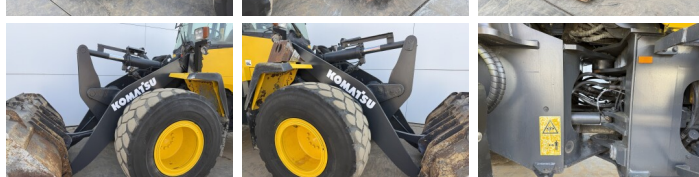

Komatsu

Komatsu WA200PZ-6

BOSS
MACHINERY

€ 24.500xkluzív

Év **2010**
Referencia szám **BC000319**
Óra **8.964**

Algemeen

Típus **WA200PZ-6**
Hely **Veldhoven, Netherlands**
Certificaat **CE**

Leírás

Available at Boss Machinery! This Komatsu WA200PZ-6 Wheel Loader from 2010 has an engine power of 95 kW and counts 8964 operational hours. The total weight of this Komatsu WA200PZ-6 is 12600 kg and the dimensions are 7.15 x 2.53 x 3.20. Furthermore, this WA200PZ-6 is equipped with Climate Control, Bluetooth, Radio, Légkondicionáló, Központi zsírzás. The Komatsu Wheel Loader also has a CE marking. Do you want more information or do you want to try the Komatsu WA200PZ-6 at our yard? Please let us know.

Maten / Gewichten

Súly **12600**
Méret H*S*M **7.15 x 2.53 x 3.20**

Technische informatie

Drive konfigurációk **4x4**

Motor informatie

A motor márkája **Komatsu**
A motor modellje **SAA4D107E-1**
Hengerek **4**
Turbo
Teljesítmény kW-ban **95**

Banden / Rupsen

10% 10% **20.5R25**
10% 10% **20.5R25**