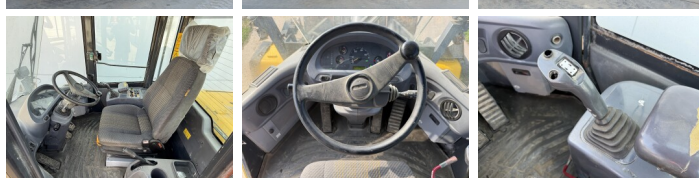

Komatsu

Komatsu WA200PZ-6

BOSS
MACHINERY

€ 24.500xkluzív

Év **2010**
Referencia szám **BC000319**
Óra **8.964**

Algemeen

Típus **WA200PZ-6**
Hely **Veldhoven, Netherlands**
Certificaat **CE**

Leírás

Available at Boss Machinery! This Komatsu WA200PZ-6 Wheel Loader from 2010 has an engine power of 95 kW and counts 8964 operational hours. The total weight of this Komatsu WA200PZ-6 is 12600 kg and the dimensions are 7.15 x 2.53 x 3.20. Furthermore, this WA200PZ-6 is equipped with Climate Control, Bluetooth, Radio, Légkondicionáló, Központi zsírzás. The Komatsu Wheel Loader also has a CE marking. Do you want more information or do you want to try the Komatsu WA200PZ-6 at our yard? Please let us know.

Maten / Gewichten

Súly **12600**
Méret H*S*M **7.15 x 2.53 x 3.20**

Technische informatie

Drive konfigurációk **4x4**

Motor informatie

A motor márkája **Komatsu**
A motor modellje **SAA4D107E-1**
Hengerek **4**
Turbo
Teljesítmény kW-ban **95**

Banden / Rupsen

10% 10% **20.5R25**
10% 10% **20.5R25**