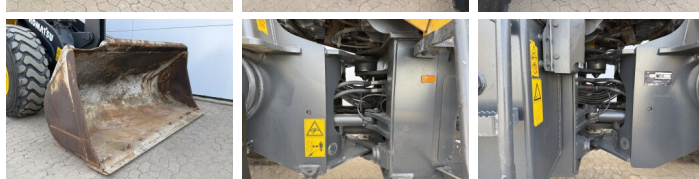

Komatsu

Komatsu WA200PZ-6

BOSS
MACHINERY

€ 32.500xkluzív

Év 2014
Referencia szám BC000321
Óra 5.604

Algemeen

Típus WA200PZ-6
Hely Veldhoven, Netherlands
Certificaat CE

Leírás Available at Boss Machinery! This Komatsu WA200PZ-6 Wheel Loader from 2014 has an engine power of 95 kW and counts 5604 operational hours. The total weight of this Komatsu WA200PZ-6 is 12600 kg and the dimensions are 7.15 x 2.53 x 3.20. Furthermore, this WA200PZ-6 is equipped with Bluetooth, Radio, Légkondicionáló, Climate Control, Központi zsírzás. The Komatsu Wheel Loader also has a CE marking. Do you want more information or do you want to try the Komatsu WA200PZ-6 at our yard? Please let us know.

Maten / Gewichten

Méreték H*S*M 7.15 x 2.53 x 3.20
Súly 12600

Technische informatie

Drive konfigurációk 4x4

Motor informatie

A motor márkája Komatsu
A motor modellje SAA4D107E-1
Hengerek 4
Turbo
Teljesítmény kW-ban 95

Banden / Rupsen

30% 30% 20.5R25
20% 20% 20.5R25