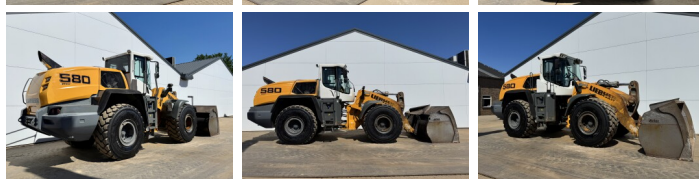

Liebherr

Liebherr L580

BOSS
MACHINERY

€ 59.500xkluzív

Év **2016**
Referencia szám **BM007636**
Óra **14.067**

Algemeen

Típus **L580**
Hely **Veldhoven, Netherlands**
Certificaat **CE**

Leírás Available at Boss Machinery! This Liebherr L580 Wheel Loader from 2016 has an engine power of 230 kW and counts 14067 operational hours. The total weight of this Liebherr L580 is 31000 kg and the dimensions are 9.28 x 3.17 x 3.57. Furthermore, this L580 is equipped with Légkondicionáló, Camera, Radio, Bluetooth, Heated Seat. The Liebherr Wheel Loader also has a CE marking. Do you want more information or do you want to try the Liebherr L580 at our yard? Please let us know.

Maten / Gewichten

Súly **31000**
Méretek H*S*M **9.28 x 3.17 x 3.57**

Technische informatie

German Machine
Drive konfigurációk **4x4**

Motor informatie

A motor márkája **Liebherr**
A motor modellje **D936 A7**
Hengerek **6**
Turbo
Teljesítmény kW-ban **230**

Banden / Rupsen

30% 30% **26.5R25**
30% 30% **26.5R25**

Opties

Légkondicionáló

Camera

Radio

Bluetooth

Heated Seat