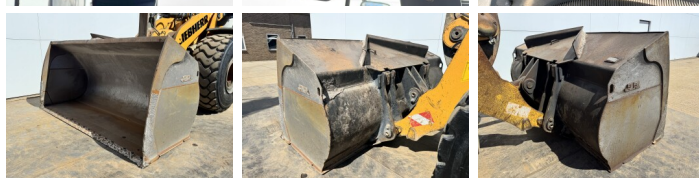

Liebherr

Liebherr L580

BOSS
MACHINERY

€ 59.500xkluzív

Év **2016**
Referencia szám **BM007636**
Óra **14.067**

Algemeen

Típus **L580**
Hely **Veldhoven, Netherlands**
Certificaat **CE**

Leírás Available at Boss Machinery! This Liebherr L580 Wheel Loader from 2016 has an engine power of 230 kW and counts 14067 operational hours. The total weight of this Liebherr L580 is 31000 kg and the dimensions are 9.28 x 3.17 x 3.57. Furthermore, this L580 is equipped with Légkondicionáló, Camera, Radio, Bluetooth, Heated Seat. The Liebherr Wheel Loader also has a CE marking. Do you want more information or do you want to try the Liebherr L580 at our yard? Please let us know.

Maten / Gewichten

Súly **31000**
Méretek H*S*M **9.28 x 3.17 x 3.57**

Technische informatie

German Machine
Drive konfigurációk **4x4**

Motor informatie

A motor márkája **Liebherr**
A motor modellje **D936 A7**
Hengerek **6**
Turbo
Teljesítmény kW-ban **230**

Banden / Rupsen

30% 30% **26.5R25**
30% 30% **26.5R25**

Opties

Légkondicionáló

Camera

Radio

Bluetooth

Heated Seat