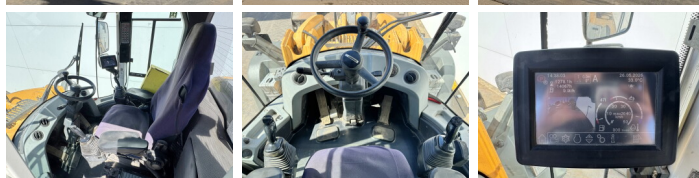

Liebherr

Liebherr L580

BOSS
MACHINERY

€ 59.500xkluzív

Év **2016**
Referencia szám **BM007636**
Óra **14.067**

Algemeen

Típus **L580**
Hely **Veldhoven, Netherlands**
Certificaat **CE**

Leírás Available at Boss Machinery! This Liebherr L580 Wheel Loader from 2016 has an engine power of 230 kW and counts 14067 operational hours. The total weight of this Liebherr L580 is 31000 kg and the dimensions are 9.28 x 3.17 x 3.57. Furthermore, this L580 is equipped with Légkondicionáló, Camera, Radio, Bluetooth, Heated Seat. The Liebherr Wheel Loader also has a CE marking. Do you want more information or do you want to try the Liebherr L580 at our yard? Please let us know.

Maten / Gewichten

Súly **31000**
Méretek H*S*M **9.28 x 3.17 x 3.57**

Technische informatie

German Machine
Drive konfigurációk **4x4**

Motor informatie

A motor márkája **Liebherr**
A motor modellje **D936 A7**
Hengerek **6**
Turbo
Teljesítmény kW-ban **230**

Banden / Rupsen

30% 30% **26.5R25**
30% 30% **26.5R25**

Opties

Légkondicionáló

Camera

Radio

Bluetooth

Heated Seat