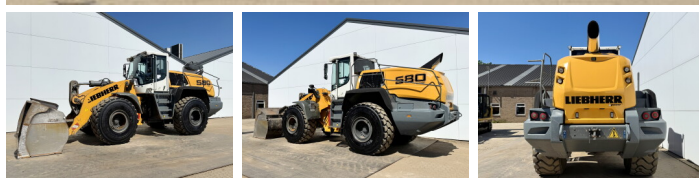

Liebherr

Liebherr L580

BOSS
MACHINERY

€ 59.500xkluzív

Év **2016**
Referencia szám **BM007636**
Óra **14.067**

Algemeen

Típus **L580**
Hely **Veldhoven, Netherlands**
Certificaat **CE**

Leírás Available at Boss Machinery! This Liebherr L580 Wheel Loader from 2016 has an engine power of 230 kW and counts 14067 operational hours. The total weight of this Liebherr L580 is 31000 kg and the dimensions are 9.28 x 3.17 x 3.57. Furthermore, this L580 is equipped with Légkondicionáló, Camera, Radio, Bluetooth, Heated Seat. The Liebherr Wheel Loader also has a CE marking. Do you want more information or do you want to try the Liebherr L580 at our yard? Please let us know.

Maten / Gewichten

Súly **31000**
Méretek H*S*M **9.28 x 3.17 x 3.57**

Technische informatie

German Machine
Drive konfigurációk **4x4**

Motor informatie

A motor márkája **Liebherr**
A motor modellje **D936 A7**
Hengerek **6**
Turbo
Teljesítmény kW-ban **230**

Banden / Rupsen

30% 30% **26.5R25**
30% 30% **26.5R25**

Opties

Légkondicionáló

Camera

Radio

Bluetooth

Heated Seat