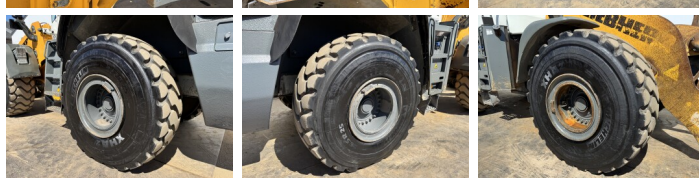

Liebherr

Liebherr L580

BOSS
MACHINERY

€ 59.500xkluzív

Év **2016**
Referencia szám **BM007636**
Óra **14.067**

Algemeen

Típus **L580**
Hely **Veldhoven, Netherlands**
Certificaat **CE**

Leírás Available at Boss Machinery! This Liebherr L580 Wheel Loader from 2016 has an engine power of 230 kW and counts 14067 operational hours. The total weight of this Liebherr L580 is 31000 kg and the dimensions are 9.28 x 3.17 x 3.57. Furthermore, this L580 is equipped with Légkondicionáló, Camera, Radio, Bluetooth, Heated Seat. The Liebherr Wheel Loader also has a CE marking. Do you want more information or do you want to try the Liebherr L580 at our yard? Please let us know.

Maten / Gewichten

Súly **31000**
Méretek H*S*M **9.28 x 3.17 x 3.57**

Technische informatie

German Machine
Drive konfigurációk **4x4**

Motor informatie

A motor márkája **Liebherr**
A motor modellje **D936 A7**
Hengerek **6**
Turbo
Teljesítmény kW-ban **230**

Banden / Rupsen

30% 30% **26.5R25**
30% 30% **26.5R25**

Opties

Légkondicionáló

Camera

Radio

Bluetooth

Heated Seat