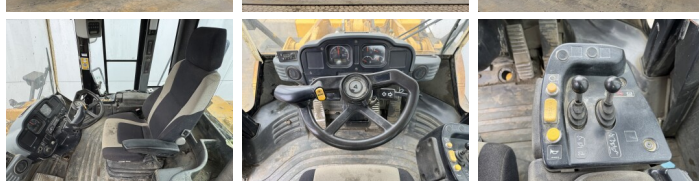

Caterpillar

Caterpillar 950H

BOSS
MACHINERY

€ 39.500xkluzív

Év **2011**
Referencia szám **BM007512**
Óra **20.604**

Algemeen

Típus **950H**
Hely **Veldhoven, Netherlands**
Certificaat **CE**

Leírás

Available at Boss Machinery! This Caterpillar 950H Wheel Loader from 2011 has an engine power of 146 kW and counts 20604 operational hours. The total weight of this Caterpillar 950H is 18500 kg and the dimensions are 8.09 x 3.07 x 3.44. Furthermore, this 950H is equipped with Bluetooth, Radio, Légkondicionáló, Camera, Központi zsírzás. The Caterpillar Wheel Loader also has a CE marking. Do you want more information or do you want to try the Caterpillar 950H at our yard? Please let us know.

Maten / Gewichten

Méretek H*S*M **8.09 x 3.07 x 3.44**
Súly **18500**

Technische informatie

Drive konfigurációk **4x4**

Motor informatie

A motor márkája **Caterpillar**
A motor modellje **C7**
Hengerek **6**
Turbo
Teljesítmény kW-ban **146**

Banden / Rupsen

15% 15% **23.5R25**
15% 15% **23.5R25**