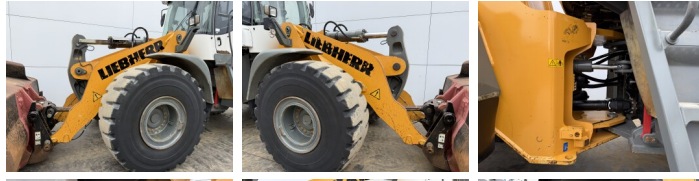

Available at Boss Machinery! This Liebherr L580 Wheel Loader from 2013 has an engine power of 215 kW and counts 12113 operational hours. The total weight of this Liebherr L580 is 29000 kg and the dimensions are 10.10 x 3.24 x 3.58. Furthermore, this L580 is equipped with Camera, Gyors csatoló, Heated Seat, Radio. The Liebherr Wheel Loader also has a CE marking. Do you want more information or do you want to try the Liebherr L580 at our yard? Please let us know.

Maten / Gewichten

Súly **29000**
Méret H*S*M **10.10 x 3.24 x 3.58**

Technische informatie

Drive konfigurációk **4x4**

Motor informatie

A motor márkája **Liebherr**
A motor modellje **D936 A7**
Hengerek **6**
Turbo
Teljesítmény kW-ban **215**

Banden / Rupsen

80% 80% **26.5R25**
80% 80% **26.5R25**

Opties

Camera

Gyors csatló

Heated Seat

Radio