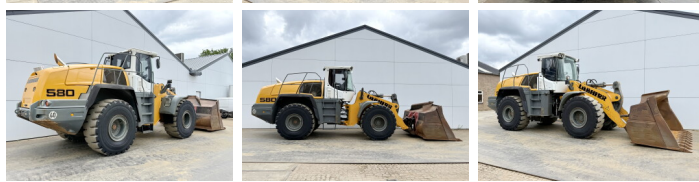

Liebherr

Liebherr L580

BOSS
MACHINERY

€ 49.500xkluzív

Év **2013**
Referencia szám **BM007442**
Óra **12.113**

Algemeen

Típus **L580**
Hely **Veldhoven, Netherlands**
Certificaat **CE**

Leírás

Available at Boss Machinery! This Liebherr L580 Wheel Loader from 2013 has an engine power of 215 kW and counts 12113 operational hours. The total weight of this Liebherr L580 is 29000 kg and the dimensions are 10.10 x 3.24 x 3.58. Furthermore, this L580 is equipped with Camera, Gyors csatoló, Heated Seat, Radio. The Liebherr Wheel Loader also has a CE marking. Do you want more information or do you want to try the Liebherr L580 at our yard? Please let us know.

Maten / Gewichten

Súly **29000**
Méret H*S*M **10.10 x 3.24 x 3.58**

Technische informatie

Drive konfigurációk **4x4**

Motor informatie

A motor márkája **Liebherr**
A motor modellje **D936 A7**
Hengerek **6**
Turbo
Teljesítmény kW-ban **215**

Banden / Rupsen

80% 80% **26.5R25**
80% 80% **26.5R25**

Opties

Camera

Gyors csatló

Heated Seat

Radio