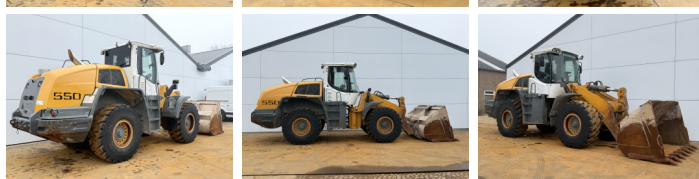

Liebherr

Liebherr L550

BOSS
MACHINERY

€ 39.500xkluzív

Év 2015
Referencia szám BM007250
Óra 12.729

Algemeen

Típus L550
Hely Veldhoven, Netherlands
Certificaat CE + EPA
Available at Boss Machinery! This Liebherr L550 Wheel Loader from 2015 has an engine power of 140 kW and counts 12729 operational hours. The total weight of this Liebherr L550 is 20500 kg and the dimensions are -.
Leírás Furthermore, this L550 is equipped with Camera, Radio, Bluetooth, Heated Seat, Légkondicionáló, Központi zsírzás. The Liebherr Wheel Loader also has a CE + EPA marking. Do you want more information or do you want to try the Liebherr L550 at our yard? Please let us know.

Maten / Gewichten

Súly 20500

Technische informatie

Drive konfigurációk 4x4

Motor informatie

A motor márkája Liebherr
A motor modellje D934 A7
Hengerek 6
Turbo
Teljesítmény kW-ban 140

Banden / Rupsen

70% 70% 20.5R25
60% 60% 20.5R25