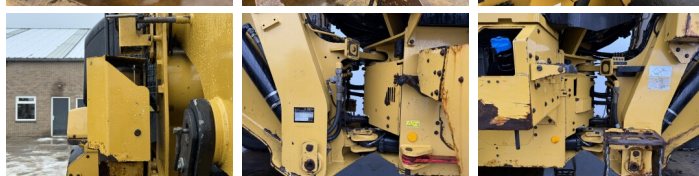

Caterpillar

Caterpillar 926M

BOSS
MACHINERY

€ 34.500xkluzív

Év **2019**
Referencia szám **BM007220**
Óra **17.460**

Algemeen

Típus **926M**
Hely **Veldhoven, Netherlands**
Dutch vehicle
Certificaat **CE + EPA**

Leírás

Available at Boss Machinery! This Caterpillar 926M Wheel Loader from 2019 has an engine power of 114 kW and counts 17460 operational hours. Always worked in The Netherlands. The total weight of this Caterpillar 926M is 13400 kg and the dimensions are 7.13 x 2.50 x 3.40. Furthermore, this 926M is equipped with Radio, Electrical Mirrors, Bluetooth, Weighing system, Gyors csatoló, Climate Control, Légkondicionáló, Ventilated Seat, Heated Seat, Camera, Központi zsírzás. The Caterpillar Wheel Loader also has a CE + EPA marking. Do you want more information or do you want to try the Caterpillar 926M at our yard? Please let us know.

Maten / Gewichten

Súly **13400**
Méretek H*S*M **7.13 x 2.50 x 3.40**

Technische informatie

Drive konfigurációk **4x4**

Motor informatie

A motor márkája **Caterpillar**
A motor modellje **C7.1**
Hengerek **6**
Turbo
Teljesítmény kW-ban **114**