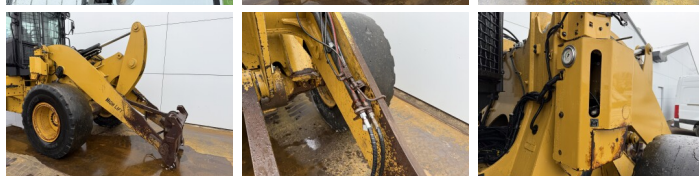

Caterpillar

Caterpillar 926M

BOSS
MACHINERY

€ 34.500xkluzív

Év **2019**
Referencia szám **BM007220**
Óra **17.460**

Algemeen

Típus **926M**
Hely **Veldhoven, Netherlands**
Dutch vehicle
Certificaat **CE + EPA**

Leírás

Available at Boss Machinery! This Caterpillar 926M Wheel Loader from 2019 has an engine power of 114 kW and counts 17460 operational hours. Always worked in The Netherlands. The total weight of this Caterpillar 926M is 13400 kg and the dimensions are 7.13 x 2.50 x 3.40. Furthermore, this 926M is equipped with Radio, Electrical Mirrors, Bluetooth, Weighing system, Gyors csatoló, Climate Control, Légkondicionáló, Ventilated Seat, Heated Seat, Camera, Központi zsírzás. The Caterpillar Wheel Loader also has a CE + EPA marking. Do you want more information or do you want to try the Caterpillar 926M at our yard? Please let us know.

Maten / Gewichten

Súly **13400**
Méretek H*S*M **7.13 x 2.50 x 3.40**

Technische informatie

Drive konfigurációk **4x4**

Motor informatie

A motor márkája **Caterpillar**
A motor modellje **C7.1**
Hengerek **6**
Turbo
Teljesítmény kW-ban **114**