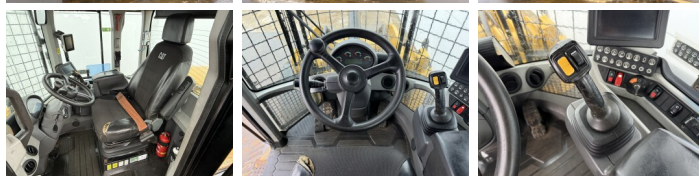

Caterpillar

Caterpillar 926M

BOSS
MACHINERY

€ 34.500xkluzív

Év **2019**
Referencia szám **BM007220**
Óra **17.460**

Algemeen

Típus **926M**
Hely **Veldhoven, Netherlands**
Dutch vehicle
Certificaat **CE + EPA**

Leírás

Available at Boss Machinery! This Caterpillar 926M Wheel Loader from 2019 has an engine power of 114 kW and counts 17460 operational hours. Always worked in The Netherlands. The total weight of this Caterpillar 926M is 13400 kg and the dimensions are 7.13 x 2.50 x 3.40. Furthermore, this 926M is equipped with Radio, Electrical Mirrors, Bluetooth, Weighing system, Gyors csatoló, Climate Control, Légkondicionáló, Ventilated Seat, Heated Seat, Camera, Központi zsírzás. The Caterpillar Wheel Loader also has a CE + EPA marking. Do you want more information or do you want to try the Caterpillar 926M at our yard? Please let us know.

Maten / Gewichten

Súly **13400**
Méretek H*S*M **7.13 x 2.50 x 3.40**

Technische informatie

Drive konfigurációk **4x4**

Motor informatie

A motor márkája **Caterpillar**
A motor modellje **C7.1**
Hengerek **6**
Turbo
Teljesítmény kW-ban **114**