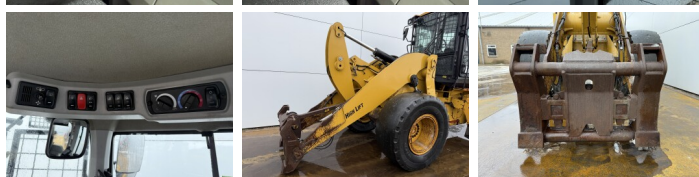

Caterpillar

Caterpillar 926M

BOSS
MACHINERY

€ 34.500xkluzív

Év **2019**
Referencia szám **BM007220**
Óra **17.460**

Algemeen

Típus **926M**
Hely **Veldhoven, Netherlands**
Dutch vehicle
Certificaat **CE + EPA**

Leírás

Available at Boss Machinery! This Caterpillar 926M Wheel Loader from 2019 has an engine power of 114 kW and counts 17460 operational hours. Always worked in The Netherlands. The total weight of this Caterpillar 926M is 13400 kg and the dimensions are 7.13 x 2.50 x 3.40. Furthermore, this 926M is equipped with Radio, Electrical Mirrors, Bluetooth, Weighing system, Gyors csatoló, Climate Control, Légkondicionáló, Ventilated Seat, Heated Seat, Camera, Központi zsírzás. The Caterpillar Wheel Loader also has a CE + EPA marking. Do you want more information or do you want to try the Caterpillar 926M at our yard? Please let us know.

Maten / Gewichten

Súly **13400**
Méretek H*S*M **7.13 x 2.50 x 3.40**

Technische informatie

Drive konfigurációk **4x4**

Motor informatie

A motor márkája **Caterpillar**
A motor modellje **C7.1**
Hengerek **6**
Turbo
Teljesítmény kW-ban **114**