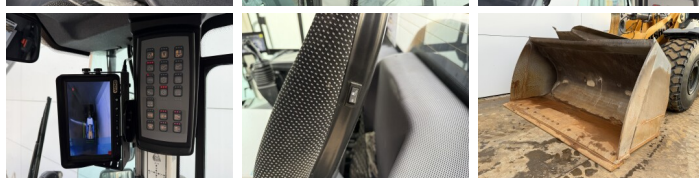

Liebherr

Liebherr L566

BOSS
MACHINERY

Év **2020**
Referencia szám **BM007176**
Óra **9.134**

Algemeen

Típus **L566**
Hely **Veldhoven, Netherlands**
Certificaat **CE**

Available at Boss Machinery! This Liebherr L566 Wheel Loader from 2020 has an engine power of 200 kW and counts 9134 operational hours. The total weight of this Liebherr L566 is 27500 kg and the dimensions are 9.27 x 3.20 x 3.80. Furthermore, this L566 is equipped with Climate Control, Légkondicionáló, Radio, Camera, CDC Steering, Heated Seat, Bluetooth. The Liebherr Wheel Loader also has a CE marking. Do you want more information or do you want to try the Liebherr L566 at our yard? Please let us know.

Banden / Rupsen

70% 70% **26.5R25**
70% 70% **26.5R25**

Opties

Climate Control
Légkondicionáló
Radio
Camera
CDC Steering
Heated Seat
Bluetooth