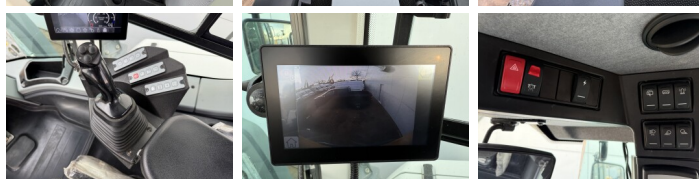

Liebherr

Liebherr L566

BOSS
MACHINERY

Év **2020**
Referencia szám **BM007176**
Óra **9.134**

Algemeen

Típus **L566**
Hely **Veldhoven, Netherlands**
Certificaat **CE**

Available at Boss Machinery! This Liebherr L566 Wheel Loader from 2020 has an engine power of 200 kW and counts 9134 operational hours. The total weight of this Liebherr L566 is 27500 kg and the dimensions are 9.27 x 3.20 x 3.80. Furthermore, this L566 is equipped with Climate Control, Légkondicionáló, Radio, Camera, CDC Steering, Heated Seat, Bluetooth. The Liebherr Wheel Loader also has a CE marking. Do you want more information or do you want to try the Liebherr L566 at our yard? Please let us know.

Banden / Rupsen

70% 70% **26.5R25**
70% 70% **26.5R25**

Opties

Climate Control
Légkondicionáló
Radio
Camera
CDC Steering
Heated Seat
Bluetooth