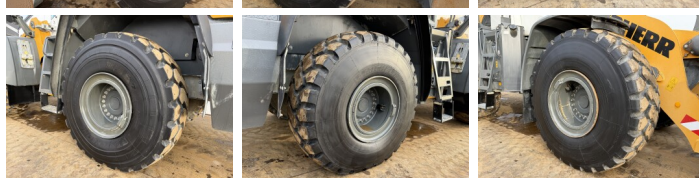

Liebherr

Liebherr L566

BOSS
MACHINERY

Év **2020**
Referencia szám **BM007176**
Óra **9.134**

Algemeen

Típus **L566**
Hely **Veldhoven, Netherlands**
Certificaat **CE**

Available at Boss Machinery! This Liebherr L566 Wheel Loader from 2020 has an engine power of 200 kW and counts 9134 operational hours. The total weight of this Liebherr L566 is 27500 kg and the dimensions are 9.27 x 3.20 x 3.80. Furthermore, this L566 is equipped with Climate Control, Légkondicionáló, Radio, Camera, CDC Steering, Heated Seat, Bluetooth. The Liebherr Wheel Loader also has a CE marking. Do you want more information or do you want to try the Liebherr L566 at our yard? Please let us know.

Leírás

Maten / Gewichten

Súly **27500**
Méretek H*S*M **9.27 x 3.20 x 3.80**

Technische informatie

German Machine
Drive konfigurációk **4x4**

Motor informatie

A motor márkája **Liebherr**
A motor modellje **D936 A7-25**
Hengerek **6**
Turbo
Teljesítmény kW-ban **200**

Banden / Rupsen

70% 70% **26.5R25**
70% 70% **26.5R25**

Opties

Climate Control
Légkondicionáló
Radio
Camera
CDC Steering
Heated Seat
Bluetooth