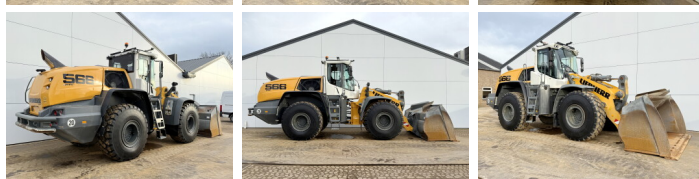

Liebherr

Liebherr L566

BOSS
MACHINERY

Év **2020**
Referencia szám **BM007176**
Óra **9.134**

Algemeen

Típus **L566**
Hely **Veldhoven, Netherlands**
Certificaat **CE**

Available at Boss Machinery! This Liebherr L566 Wheel Loader from 2020 has an engine power of 200 kW and counts 9134 operational hours. The total weight of this Liebherr L566 is 27500 kg and the dimensions are 9.27 x 3.20 x 3.80. Furthermore, this L566 is equipped with Climate Control, Légkondicionáló, Radio, Camera, CDC Steering, Heated Seat, Bluetooth. The Liebherr Wheel Loader also has a CE marking. Do you want more information or do you want to try the Liebherr L566 at our yard? Please let us know.

Leírás

Maten / Gewichten

Súly **27500**
Méretek H*S*M **9.27 x 3.20 x 3.80**

Technische informatie

German Machine
Drive konfigurációk **4x4**

Motor informatie

A motor márkája **Liebherr**
A motor modellje **D936 A7-25**
Hengerek **6**
Turbo
Teljesítmény kW-ban **200**

Banden / Rupsen

70% 70% **26.5R25**
70% 70% **26.5R25**

Opties

Climate Control
Légkondicionáló
Radio
Camera
CDC Steering
Heated Seat
Bluetooth