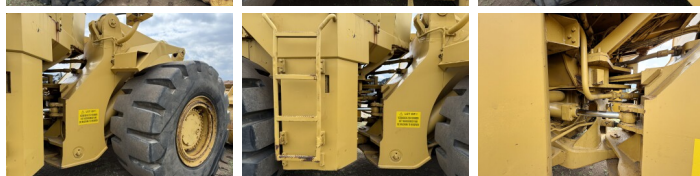

Caterpillar

Caterpillar 988B

BOSS
MACHINERY

€ 59.500xkluzív

Év **1990**
Referencia szám **BC000278**
Óra **7.624**

Algemeen

Típus 988B
Hely Veldhoven, Netherlands
Certificaat CE
Chassis nummer 50W10067

Leírás Available at Boss Machinery! This Caterpillar 988B Wheel Loader from 1990 has an engine power of 280 kW and counts 7624 operational hours. The total weight of this Caterpillar 988B is 45580 kg and the dimensions are 10.39 x 3.55 x 4.14. Furthermore, this 988B is equipped with Air Suspension Seat. The Caterpillar Wheel Loader also has a CE marking. Do you want more information or do you want to try the Caterpillar 988B at our yard? Please let us know.

Maten / Gewichten

Méretek H*S*M 10.39 x 3.55 x 4.14
Súly 45580

Technische informatie

Drive konfigurációk 4x4

Motor informatie

A motor márkája Caterpillar
A motor modellje 3408
Hengerek 8
Turbo
Teljesítmény kW-ban 280

Banden / Rupsen

90% 90% 35/65-33
90% 90% 35/65-33

Opties

Air Suspension Seat