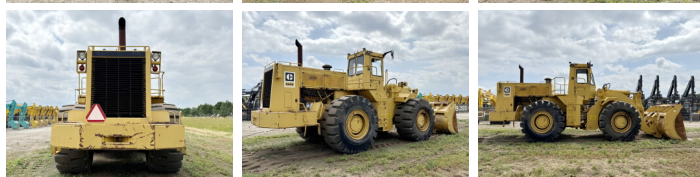

Caterpillar

Caterpillar 988B

BOSS
MACHINERY

€ 59.500xkluzív

Év **1990**
Referencia szám **BC000278**
Óra **7.624**

Algemeen

Típus 988B
Hely Veldhoven, Netherlands
Certificaat CE
Chassis nummer 50W10067

Leírás Available at Boss Machinery! This Caterpillar 988B Wheel Loader from 1990 has an engine power of 280 kW and counts 7624 operational hours. The total weight of this Caterpillar 988B is 45580 kg and the dimensions are 10.39 x 3.55 x 4.14. Furthermore, this 988B is equipped with Air Suspension Seat. The Caterpillar Wheel Loader also has a CE marking. Do you want more information or do you want to try the Caterpillar 988B at our yard? Please let us know.

Maten / Gewichten

Méretek H*S*M 10.39 x 3.55 x 4.14
Súly 45580

Technische informatie

Drive konfigurációk 4x4

Motor informatie

A motor márkája Caterpillar
A motor modellje 3408
Hengerek 8
Turbo
Teljesítmény kW-ban 280

Banden / Rupsen

90% 90% 35/65-33
90% 90% 35/65-33