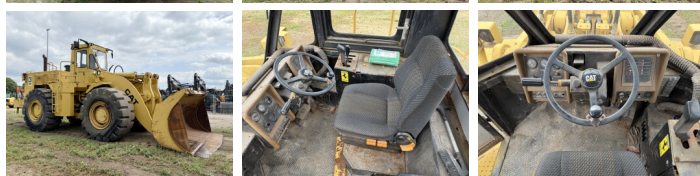

Caterpillar

Caterpillar 988B

BOSS
MACHINERY

€ 59.500xkluzív

Év **1990**
Referencia szám **BC000278**
Óra **7.624**

Algemeen

Típus 988B
Hely Veldhoven, Netherlands
Certificaat CE
Chassis nummer 50W10067

Leírás Available at Boss Machinery! This Caterpillar 988B Wheel Loader from 1990 has an engine power of 280 kW and counts 7624 operational hours. The total weight of this Caterpillar 988B is 45580 kg and the dimensions are 10.39 x 3.55 x 4.14. Furthermore, this 988B is equipped with Air Suspension Seat. The Caterpillar Wheel Loader also has a CE marking. Do you want more information or do you want to try the Caterpillar 988B at our yard? Please let us know.

Maten / Gewichten

Méretek H*S*M 10.39 x 3.55 x 4.14
Súly 45580

Technische informatie

Drive konfigurációk 4x4

Motor informatie

A motor márkája Caterpillar
A motor modellje 3408
Hengerek 8
Turbo
Teljesítmény kW-ban 280

Banden / Rupsen

90% 90% 35/65-33
90% 90% 35/65-33