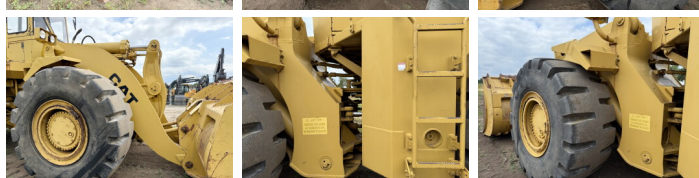

Caterpillar

Caterpillar 988B

BOSS
MACHINERY

€ 59.500xkluzív

Év **1990**
Referencia szám **BC000278**
Óra **7.624**

Algemeen

Típus **988B**
Hely **Veldhoven, Netherlands**
Certificaat **CE**
Chassis nummer **50W10067**

Leírás

Available at Boss Machinery! This Caterpillar 988B Wheel Loader from 1990 has an engine power of 280 kW and counts 7624 operational hours. The total weight of this Caterpillar 988B is 45580 kg and the dimensions are 10.39 x 3.55 x 4.14. Furthermore, this 988B is equipped with Air Suspension Seat. The Caterpillar Wheel Loader also has a CE marking. Do you want more information or do you want to try the Caterpillar 988B at our yard? Please let us know.

Maten / Gewichten

Súly **45580**
Méretek H*S*M **10.39 x 3.55 x 4.14**

Technische informatie

Drive konfigurációk **4x4**

Motor informatie

A motor márkája **Caterpillar**
A motor modellje **3408**
Hengerek **8**
Turbo
Teljesítmény kW-ban **280**

Banden / Rupsen

90% 90% **35/65-33**
90% 90% **35/65-33**

Opties

Air Suspension Seat