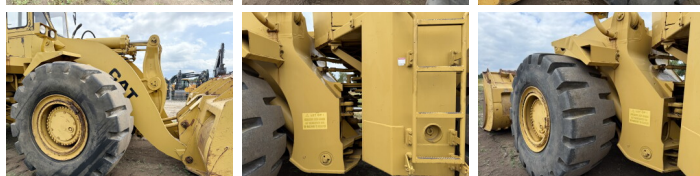

Caterpillar

Caterpillar 988B

BOSS
MACHINERY

€ 59.500xkluzív

Év **1990**
Referencia szám **BC000278**
Óra **7.624**

Algemeen

Típus 988B
Hely Veldhoven, Netherlands
Certificaat CE
Chassis nummer 50W10067

Leírás Available at Boss Machinery! This Caterpillar 988B Wheel Loader from 1990 has an engine power of 280 kW and counts 7624 operational hours. The total weight of this Caterpillar 988B is 45580 kg and the dimensions are 10.39 x 3.55 x 4.14. Furthermore, this 988B is equipped with Air Suspension Seat. The Caterpillar Wheel Loader also has a CE marking. Do you want more information or do you want to try the Caterpillar 988B at our yard? Please let us know.

Maten / Gewichten

Méretek H*S*M 10.39 x 3.55 x 4.14
Súly 45580

Technische informatie

Drive konfigurációk 4x4

Motor informatie

A motor márkája Caterpillar
A motor modellje 3408
Hengerek 8
Turbo
Teljesítmény kW-ban 280

Banden / Rupsen

90% 90% 35/65-33
90% 90% 35/65-33

Opties

Air Suspension Seat