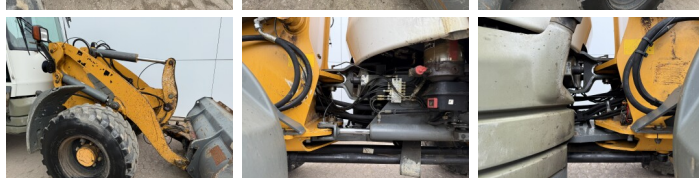

Liebherr

Liebherr L509 Stereo

BOSS
MACHINERY

€ 21.000xkluzív

Év 2012
Referencia szám BM006678
Óra 6.180

Algemeen

Típus L509 Stereo
Hely Veldhoven, Netherlands
Certificaat CE

Leírás

Available at Boss Machinery! This Liebherr L509 Stereo Wheel Loader from 2012 has an engine power of 61 kW and counts 6180 operational hours. The total weight of this Liebherr L509 Stereo is 8560 kg and the dimensions are 5.55 x 1.95 x 2.78. Furthermore, this L509 Stereo is equipped with Radio, Gyors csatló, Központi zsírzás. The Liebherr Wheel Loader also has a CE marking. Do you want more information or do you want to try the Liebherr L509 Stereo at our yard? Please let us know.

Maten / Gewichten

Súly 8560
Méretek H*S*M 5.55 x 1.95 x 2.78

Technische informatie

Drive konfigurációk 4x4 (4 Wheel Steering)

Motor informatie

A motor márkája Deutz
A motor modellje TD 2011 L4 W
Hengerek 4
Teljesítmény kW-ban 61

Banden / Rupsen

20% 20% 405/70R20 Dunlop
20% 20% 405/70R20 Dunlop

Opties