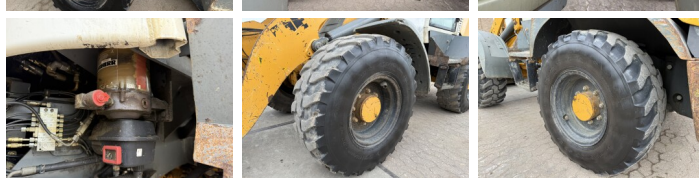

Liebherr

Liebherr L509 Stereo

BOSS
MACHINERY

€ 21.000xkluzív

Év 2012
Referencia szám BM006678
Óra 6.180

Algemeen

Típus L509 Stereo
Hely Veldhoven, Netherlands
Certificaat CE

Leírás

Available at Boss Machinery! This Liebherr L509 Stereo Wheel Loader from 2012 has an engine power of 61 kW and counts 6180 operational hours. The total weight of this Liebherr L509 Stereo is 8560 kg and the dimensions are 5.55 x 1.95 x 2.78. Furthermore, this L509 Stereo is equipped with Radio, Gyors csatló, Központi zsírzás. The Liebherr Wheel Loader also has a CE marking. Do you want more information or do you want to try the Liebherr L509 Stereo at our yard? Please let us know.

Maten / Gewichten

Súly 8560
Méretek H*S*M 5.55 x 1.95 x 2.78

Technische informatie

Drive konfigurációk 4x4 (4 Wheel Steering)

Motor informatie

A motor márkája Deutz
A motor modellje TD 2011 L4 W
Hengerek 4
Teljesítmény kW-ban 61

Banden / Rupsen

20% 20% 405/70R20 Dunlop
20% 20% 405/70R20 Dunlop

Opties