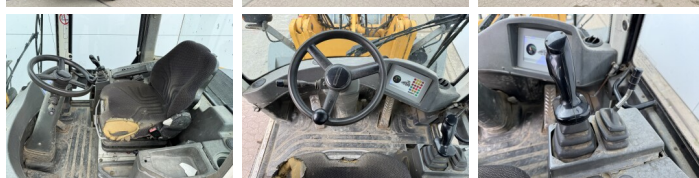

Liebherr

Liebherr L509 Stereo

BOSS
MACHINERY

€ 21.000xkluzív

Év 2012
Referencia szám BM006678
Óra 6.180

Algemeen

Típus L509 Stereo
Hely Veldhoven, Netherlands
Certificaat CE

Leírás

Available at Boss Machinery! This Liebherr L509 Stereo Wheel Loader from 2012 has an engine power of 61 kW and counts 6180 operational hours. The total weight of this Liebherr L509 Stereo is 8560 kg and the dimensions are 5.55 x 1.95 x 2.78. Furthermore, this L509 Stereo is equipped with Radio, Gyors csatló, Központi zsírzás. The Liebherr Wheel Loader also has a CE marking. Do you want more information or do you want to try the Liebherr L509 Stereo at our yard? Please let us know.

Maten / Gewichten

Súly 8560
Méretek H*S*M 5.55 x 1.95 x 2.78

Technische informatie

Drive konfigurációk 4x4 (4 Wheel Steering)

Motor informatie

A motor márkája Deutz
A motor modellje TD 2011 L4 W
Hengerek 4
Teljesítmény kW-ban 61

Banden / Rupsen

20% 20% 405/70R20 Dunlop
20% 20% 405/70R20 Dunlop

Opties