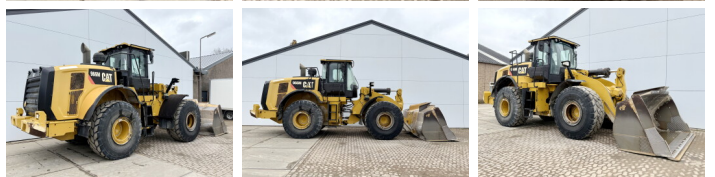

Caterpillar

Caterpillar 966M

BOSS
MACHINERY

Év **2016**
Referencia szám **BM006613**
Óra **13.129**

Algemeen

Típus **966M**
Hely **Veldhoven, Netherlands**
Dutch vehicle
Certificaat **CE**

Leírás

Available at Boss Machinery! This Caterpillar 966M Wheel Loader from 2016 has an engine power of 229 kW and counts 13129 operational hours. Always worked in The Netherlands. The total weight of this Caterpillar 966M is 24000 kg and the dimensions are 9.02 x 3.21 x 3.60. Furthermore, this 966M is equipped with Heated Seat, Bluetooth, Légkondicionáló, Electrical Mirrors, Climate Control, Backup alarm, Radio, AdBlue, Heated Mirrors, Camera, Weighing system, 3rd Function , Joystick steering, Központi zsírzás. The Caterpillar Wheel Loader also has a CE marking. Do you want more information or do you want to try the Caterpillar 966M at our yard? Please let us know.

Maten / Gewichten

Súly **24000**
Méretek H*S*M **9.02 x 3.21 x 3.60**

Technische informatie

Drive konfigurációk **4x4**

Motor informatie

A motor márkája **Caterpillar**
A motor modellje **C9.3**
Hengerek **6**
Turbo
Teljesítmény kW-ban **229**

Banden / Rupsen

40% 40%

26.5R25

40% 40%

26.5R25

Opties

Heated Seat

Bluetooth