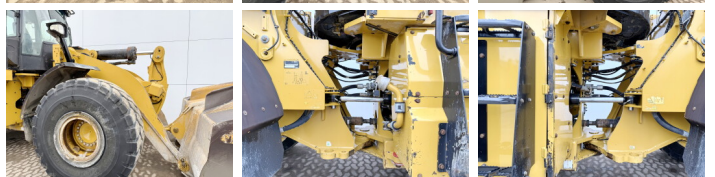

Caterpillar

Caterpillar 966M

BOSS
MACHINERY

Év **2016**
Referencia szám **BM006613**
Óra **13.129**

Algemeen

Típus **966M**
Hely **Veldhoven, Netherlands**
Dutch vehicle
Certificaat **CE**

Leírás

Available at Boss Machinery! This Caterpillar 966M Wheel Loader from 2016 has an engine power of 229 kW and counts 13129 operational hours. Always worked in The Netherlands. The total weight of this Caterpillar 966M is 24000 kg and the dimensions are 9.02 x 3.21 x 3.60. Furthermore, this 966M is equipped with Heated Seat, Bluetooth, Légkondicionáló, Electrical Mirrors, Climate Control, Backup alarm, Radio, AdBlue, Heated Mirrors, Camera, Weighing system, 3rd Function , Joystick steering, Központi zsírzás. The Caterpillar Wheel Loader also has a CE marking. Do you want more information or do you want to try the Caterpillar 966M at our yard? Please let us know.

Maten / Gewichten

Súly **24000**
Méretek H*S*M **9.02 x 3.21 x 3.60**

Technische informatie

Drive konfigurációk **4x4**

Motor informatie

A motor márkája **Caterpillar**
A motor modellje **C9.3**
Hengerek **6**
Turbo
Teljesítmény kW-ban **229**

Banden / Rupsen

40% 40%

26.5R25

40% 40%

26.5R25

Opties

Heated Seat

Bluetooth