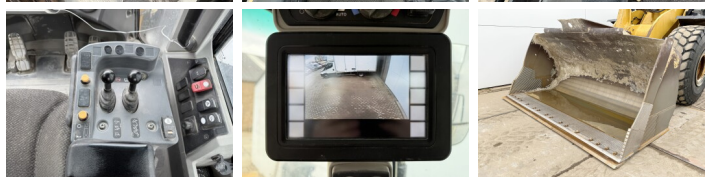

Caterpillar

Caterpillar 966M

BOSS
MACHINERY

Év **2016**
Referencia szám **BM006613**
Óra **13.129**

Algemeen

Típus **966M**
Hely **Veldhoven, Netherlands**
Dutch vehicle
Certificaat **CE**

Leírás

Available at Boss Machinery! This Caterpillar 966M Wheel Loader from 2016 has an engine power of 229 kW and counts 13129 operational hours. Always worked in The Netherlands. The total weight of this Caterpillar 966M is 24000 kg and the dimensions are 9.02 x 3.21 x 3.60. Furthermore, this 966M is equipped with Heated Seat, Bluetooth, Légkondicionáló, Electrical Mirrors, Climate Control, Backup alarm, Radio, AdBlue, Heated Mirrors, Camera, Weighing system, 3rd Function , Joystick steering, Központi zsírzás. The Caterpillar Wheel Loader also has a CE marking. Do you want more information or do you want to try the Caterpillar 966M at our yard? Please let us know.

Banden / Rupsen

40% 40%

26.5R25

40% 40%

26.5R25

Opties

Heated Seat

Bluetooth