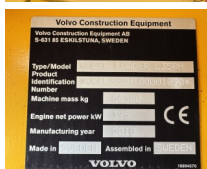

Volvo

Volvo L350H

€ 195.000xkluzív

Év **2018**
Referencia szám **BM006499**
Óra **11.216**

Algemeen

Típus L350H
Hely Veldhoven, Netherlands
Dutch vehicle
Certificaat CE
Chassis nummer VCEL350HT00001090

Leírás

Available at Boss Machinery! This Volvo L350H Wheel Loader from 2018 has an engine power of 395 kW and counts 11216 operational hours. Always worked in The Netherlands. The total weight of this Volvo L350H is 56300 kg and the dimensions are 11.48 x 3.90 x 4.10. Furthermore, this L350H is equipped with Heated Seat, Bluetooth, CDC Steering, Radio, AdBlue, Beacon, Pressurised Cabin, Camera, Központi zsírzás. The Volvo Wheel Loader also has a CE marking. Do you want more information or do you want to try the Volvo L350H at our yard? Please let us know.

Maten / Gewichten

Méreték H*S*M 11.48 x 3.90 x 4.10
Súly 56300

Technische informatie

Drive konfigurációk 4x4

Motor informatie

A motor márkája Volvo
A motor modellje D16J
Hengerek 6
Turbo
Teljesítmény kW-ban 395

Banden / Rupsen

BOSS

MACHINERY