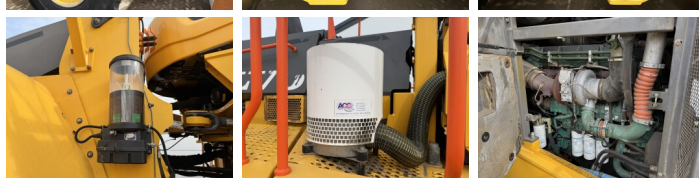

Available at Boss Machinery! This Volvo L350H Wheel Loader from 2018 has an engine power of 395 kW and counts 11216 operational hours. Always worked in The Netherlands. The total weight of this Volvo L350H is 56300 kg and the dimensions are 11.48 x 3.90 x 4.10. Furthermore, this L350H is equipped with Heated Seat, Bluetooth, CDC Steering, Radio, AdBlue, Beacon, Pressurised Cabin, Camera, Központi zsírzás. The Volvo Wheel Loader also has a CE marking. Do you want more information or do you want to try the Volvo L350H at our yard? Please let us know.

Banden / Rupsen

BOSS

MACHINERY

20% 20%
20% 20%

875/65R33
875/65R33

Opties

Heated Seat
Bluetooth
CDC Steering
Radio
AdBlue
Beacon
Pressurised Cabin
Camera
Központi zsírzás