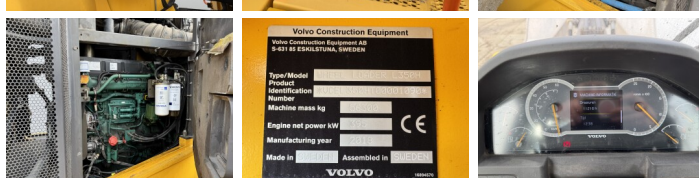

Available at Boss Machinery! This Volvo L350H Wheel Loader from 2018 has an engine power of 395 kW and counts 11216 operational hours. Always worked in The Netherlands. The total weight of this Volvo L350H is 56300 kg and the dimensions are 11.48 x 3.90 x 4.10. Furthermore, this L350H is equipped with Heated Seat, Bluetooth, CDC Steering, Radio, AdBlue, Beacon, Pressurised Cabin, Camera, Központi zsírzás. The Volvo Wheel Loader also has a CE marking. Do you want more information or do you want to try the Volvo L350H at our yard? Please let us know.

Maten / Gewichten

Méreték H*S*M 11.48 x 3.90 x 4.10
Súly 56300

Technische informatie

Drive konfigurációk 4x4

Motor informatie

A motor márkája Volvo
A motor modellje D16J
Hengerek 6
Turbo
Teljesítmény kW-ban 395

Banden / Rupsen

BOSS

MACHINERY

20% 20%
20% 20%

875/65R33
875/65R33

Opties

Heated Seat
Bluetooth
CDC Steering
Radio
AdBlue
Beacon
Pressurised Cabin
Camera
Központi zsírzás