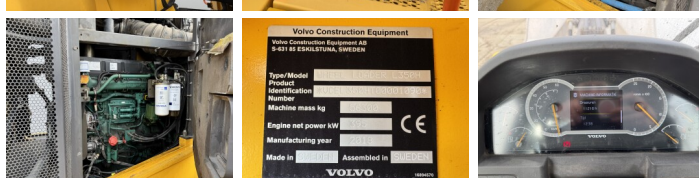

Volvo

Volvo L350H

€ 195.000xkluzív

Év **2018**
Referencia szám **BM006499**
Óra **11.216**

Algemeen

Típus **L350H**
Hely **Veldhoven, Netherlands**
Dutch vehicle
Certificaat **CE**
Chassis nummer **VCEL350HT00001090**

Leírás

Available at Boss Machinery! This Volvo L350H Wheel Loader from 2018 has an engine power of 395 kW and counts 11216 operational hours. Always worked in The Netherlands. The total weight of this Volvo L350H is 56300 kg and the dimensions are 11.48 x 3.90 x 4.10. Furthermore, this L350H is equipped with Camera, Heated Seat, Bluetooth, CDC Steering, Radio, AdBlue, Beacon, Pressurised Cabin, Központi zsírzás. The Volvo Wheel Loader also has a CE marking. Do you want more information or do you want to try the Volvo L350H at our yard? Please let us know.

Maten / Gewichten

Méreték H*S*M **11.48 x 3.90 x 4.10**
Súly **56300**

Technische informatie

Drive konfigurációk **4x4**

Motor informatie

A motor márkája **Volvo**
A motor modellje **D16J**
Hengerek **6**
Turbo
Teljesítmény kW-ban **395**

Banden / Rupsen

BOSS

MACHINERY