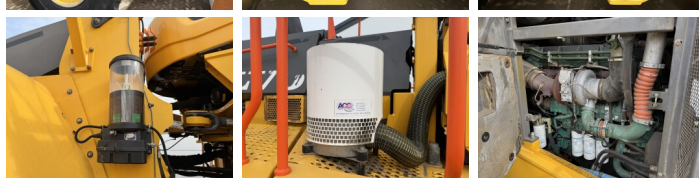

Volvo

Volvo L350H

€ 195.000xkluzív

Év **2018**
Referencia szám **BM006499**
Óra **11.216**

Algemeen

Típus **L350H**
Hely **Veldhoven, Netherlands**
Dutch vehicle
Certificaat **CE**
Chassis nummer **VCEL350HT00001090**

Leírás

Available at Boss Machinery! This Volvo L350H Wheel Loader from 2018 has an engine power of 395 kW and counts 11216 operational hours. Always worked in The Netherlands. The total weight of this Volvo L350H is 56300 kg and the dimensions are 11.48 x 3.90 x 4.10. Furthermore, this L350H is equipped with Camera, Heated Seat, Bluetooth, CDC Steering, Radio, AdBlue, Beacon, Pressurised Cabin, Központi zsírzás. The Volvo Wheel Loader also has a CE marking. Do you want more information or do you want to try the Volvo L350H at our yard? Please let us know.

Maten / Gewichten

Méreték H*S*M **11.48 x 3.90 x 4.10**
Súly **56300**

Technische informatie

Drive konfigurációk **4x4**

Motor informatie

A motor márkája **Volvo**
A motor modellje **D16J**
Hengerek **6**
Turbo
Teljesítmény kW-ban **395**

Banden / Rupsen

BOSS

MACHINERY