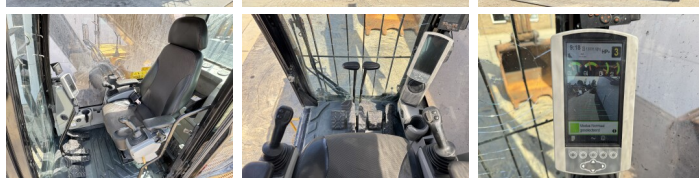

Caterpillar

Caterpillar 374FL

BOSS
MACHINERY

€ 119.000xkluzív

Év **2016**
Referencia szám **BM007197**
Óra **13.091**

Algemeen

Típus **374FL**
Hely **Veldhoven, Netherlands**
Dutch vehicle
Certificaat **CE + EPA**

Leírás

Available at Boss Machinery! This Caterpillar 374FL Excavators from 2016 has an engine power of 362 kW and counts 13091 operational hours. Always worked in The Netherlands. The total weight of this Caterpillar 374FL is 73100 kg and the dimensions are 13.25 x 4.07 x 4.46. Furthermore, this 374FL is equipped with Radio, Camera, Extra hidraulikus funkció, Kalapács funkció, Központi zsírzás. The Caterpillar Excavators also has a CE + EPA marking. Do you want more information or do you want to try the Caterpillar 374FL at our yard? Please let us know.

Maten / Gewichten

Méretek H*S*M **13.25 x 4.07 x 4.46**
Súly **73100**

Motor informatie

A motor márkája **Caterpillar**
A motor modellje **C15**
Hengerek **6**
Turbo
Teljesítmény kW-ban **362**

Banden / Rupsen

Lemez % **80**
Lánckerék% **80**
Lánc% **80**
Lemez szélessége **65 cm**