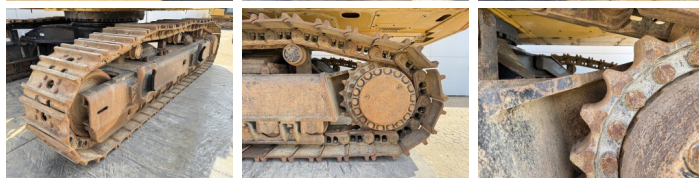

Caterpillar

Caterpillar 374FL

BOSS
MACHINERY

€ 119.000xkluzív

Év **2016**
Referencia szám **BM007197**
Óra **13.091**

Algemeen

Típus **374FL**
Hely **Veldhoven, Netherlands**
Dutch vehicle
Certificaat **CE + EPA**

Leírás

Available at Boss Machinery! This Caterpillar 374FL Excavators from 2016 has an engine power of 362 kW and counts 13091 operational hours. Always worked in The Netherlands. The total weight of this Caterpillar 374FL is 73100 kg and the dimensions are 13.25 x 4.07 x 4.46. Furthermore, this 374FL is equipped with Radio, Camera, Extra hidraulikus funkció, Kalapács funkció, Központi zsírzás. The Caterpillar Excavators also has a CE + EPA marking. Do you want more information or do you want to try the Caterpillar 374FL at our yard? Please let us know.

Maten / Gewichten

Méretek H*S*M **13.25 x 4.07 x 4.46**
Súly **73100**

Motor informatie

A motor márkája **Caterpillar**
A motor modellje **C15**
Hengerek **6**
Turbo
Teljesítmény kW-ban **362**

Banden / Rupsen

Lemez % **80**
Lánckerék% **80**
Lánc% **80**
Lemez szélessége **65 cm**