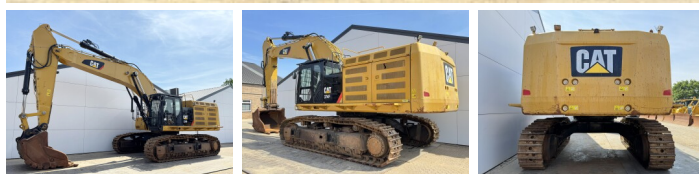

Caterpillar

Caterpillar 374FL

BOSS
MACHINERY

€ 119.000xkluzív

Év **2016**
Referencia szám **BM007197**
Óra **13.091**

Algemeen

Típus **374FL**
Hely **Veldhoven, Netherlands**
Dutch vehicle
Certificaat **CE + EPA**

Leírás

Available at Boss Machinery! This Caterpillar 374FL Excavators from 2016 has an engine power of 362 kW and counts 13091 operational hours. Always worked in The Netherlands. The total weight of this Caterpillar 374FL is 73100 kg and the dimensions are 13.25 x 4.07 x 4.46. Furthermore, this 374FL is equipped with Radio, Camera, Extra hidraulikus funkció, Kalapács funkció, Központi zsírzás. The Caterpillar Excavators also has a CE + EPA marking. Do you want more information or do you want to try the Caterpillar 374FL at our yard? Please let us know.

Maten / Gewichten

Méretek H*S*M **13.25 x 4.07 x 4.46**
Súly **73100**

Motor informatie

A motor márkája **Caterpillar**
A motor modellje **C15**
Hengerek **6**
Turbo
Teljesítmény kW-ban **362**

Banden / Rupsen

Lemez % **80**
Lánckerék% **80**
Lánc% **80**
Lemez szélessége **65 cm**