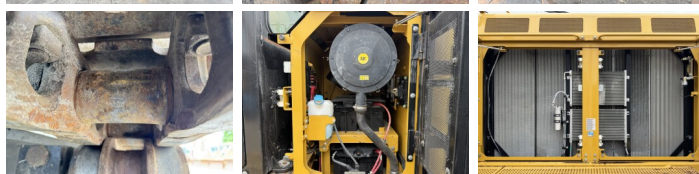

Leírás Available at Boss Machinery! This Caterpillar 374FL Excavators from 2021 has an engine power of 362 kW and counts 18717 operational hours. Always worked in The Netherlands. The total weight of this Caterpillar 374FL is 73100 kg and the dimensions are 12.56 x 3.50 x 4.55. Furthermore, this 374FL is equipped with Radio, Camera, Extra hidraulikus funkció, Kalapács funkció, Központi zsírzás. The Caterpillar Excavators also has a CE + EPA marking. Do you want more information or do you want to try the Caterpillar 374FL at our yard? Please let us know.

Lemez szélessége

65 cm

Opties

Radio

Camera

Extra hidraulikus funkció

Kalapács funkció

Központi zsírzás