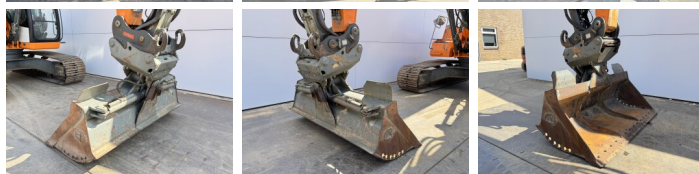

Liebherr

Liebherr R924LC

BOSS
MACHINERY

€ 54.500xkluzív

Év **2016**
Referencia szám **BM007729**
Óra **11.306**

Algemeen

Típus R924LC
Hely Veldhoven, Netherlands
Certificaat CE + EPA
Available at Boss Machinery! This Liebherr R924LC Excavators from 2016 has an engine power of 120 kW and counts 11306 operational hours. The total weight of this Liebherr R924LC is 28300 kg and the dimensions are 9.85 x 3.13 x 3.06. Furthermore, this R924LC is equipped with Camera, Radio, Heated Seat, Gyors csatoló, Extra hidraulikus funkció, Kalapács funkció, Központi zsírzás. The Liebherr Excavators also has a CE + EPA marking. Do you want more information or do you want to try the Liebherr R924LC at our yard? Please let us know.

Leírás

Maten / Gewichten

Súly 28300
Méretek H*S*M 9.85 x 3.13 x 3.06

Motor informatie

A motor márkája Liebherr
A motor modellje D934 A7
Hengerek 4
Turbo
Teljesítmény kW-ban 120

Banden / Rupsen

Lemez szélessége 75 cm

Opties

Camera
Radio