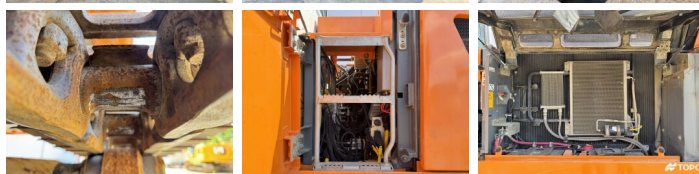

Liebherr

Liebherr R924LC

BOSS
MACHINERY

€ 54.500xkluzív

Év **2016**
Referencia szám **BM007729**
Óra **11.306**

Algemeen

Típus R924LC
Hely Veldhoven, Netherlands
Certificaat CE + EPA
Available at Boss Machinery! This Liebherr R924LC Excavators from 2016 has an engine power of 120 kW and counts 11306 operational hours. The total weight of this Liebherr R924LC is 28300 kg and the dimensions are 9.85 x 3.13 x 3.06. Furthermore, this R924LC is equipped with Camera, Radio, Heated Seat, Gyors csatoló, Extra hidraulikus funkció, Kalapács funkció, Központi zsírzás. The Liebherr Excavators also has a CE + EPA marking. Do you want more information or do you want to try the Liebherr R924LC at our yard? Please let us know.

Leírás

Maten / Gewichten

Súly 28300
Méretek H*S*M 9.85 x 3.13 x 3.06

Motor informatie

A motor márkája Liebherr
A motor modellje D934 A7
Hengerek 4
Turbo
Teljesítmény kW-ban 120

Banden / Rupsen

Lemez szélessége 75 cm

Opties

Camera
Radio