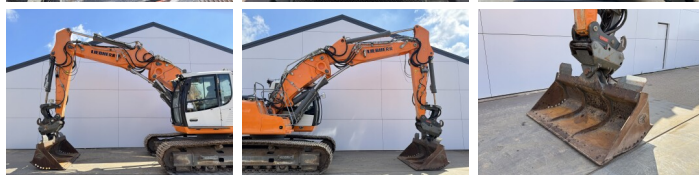

Liebherr

Liebherr R924LC

BOSS
MACHINERY

€ 54.500xkluzív

Év **2016**
Referencia szám **BM007729**
Óra **11.306**

Algemeen

Típus R924LC
Hely Veldhoven, Netherlands
Certificaat CE + EPA
Available at Boss Machinery! This Liebherr R924LC Excavators from 2016 has an engine power of 120 kW and counts 11306 operational hours. The total weight of this Liebherr R924LC is 28300 kg and the dimensions are 9.85 x 3.13 x 3.06. Furthermore, this R924LC is equipped with Camera, Radio, Heated Seat, Gyors csatoló, Extra hidraulikus funkció, Kalapács funkció, Központi zsírzás. The Liebherr Excavators also has a CE + EPA marking. Do you want more information or do you want to try the Liebherr R924LC at our yard? Please let us know.

Leírás

Maten / Gewichten

Súly 28300
Méretek H*S*M 9.85 x 3.13 x 3.06

Motor informatie

A motor márkája Liebherr
A motor modellje D934 A7
Hengerek 4
Turbo
Teljesítmény kW-ban 120

Banden / Rupsen

Lemez szélessége 75 cm

Opties

Camera
Radio