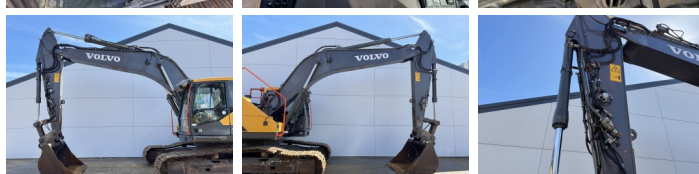

Volvo

Volvo EC250EL

BOSS
MACHINERY

€ 49.500xkluzív

Év 2017
Referencia szám BM007822
Óra 12.945

Algemeen

Típus EC250EL
Hely Veldhoven, Netherlands
Certificaat CE

Leírás

Available at Boss Machinery! This Volvo EC250EL Excavators from 2017 has an engine power of 160 kW and counts 12945 operational hours. The total weight of this Volvo EC250EL is 29110 kg and the dimensions are 10.31 x 3.38 x 3.29. Furthermore, this EC250EL is equipped with Camera, Gyors csatoló, Radio, Extra hidraulikus funkció, Kalapács funkció, Központi zsírzás. The Volvo Excavators also has a CE marking. Do you want more information or do you want to try the Volvo EC250EL at our yard? Please let us know.

Maten / Gewichten

Méreték H*S*M 10.31 x 3.38 x 3.29
Súly 29110

Motor informatie

A motor márkája Volvo
A motor modellje D8J
Hengerek 6
Turbo
Teljesítmény kW-ban 160

Banden / Rupsen

Lemez % 40
Lánckerék% 10
Lánc% 10
Lemez szélessége 80 cm

Opties