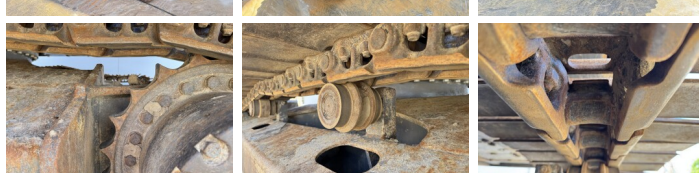

Volvo

Volvo EC250EL

BOSS
MACHINERY

€ 49.500xkluzív

Év 2017
Referencia szám BM007822
Óra 12.945

Algemeen

Típus EC250EL
Hely Veldhoven, Netherlands
Certificaat CE

Leírás

Available at Boss Machinery! This Volvo EC250EL Excavators from 2017 has an engine power of 160 kW and counts 12945 operational hours. The total weight of this Volvo EC250EL is 29110 kg and the dimensions are 10.31 x 3.38 x 3.29. Furthermore, this EC250EL is equipped with Camera, Gyors csatoló, Radio, Extra hidraulikus funkció, Kalapács funkció, Központi zsírzás. The Volvo Excavators also has a CE marking. Do you want more information or do you want to try the Volvo EC250EL at our yard? Please let us know.

Maten / Gewichten

Méreték H*S*M 10.31 x 3.38 x 3.29
Súly 29110

Motor informatie

A motor márkája Volvo
A motor modellje D8J
Hengerek 6
Turbo
Teljesítmény kW-ban 160

Banden / Rupsen

Lemez % 40
Lánckerék% 10
Lánc% 10
Lemez szélessége 80 cm

Opties