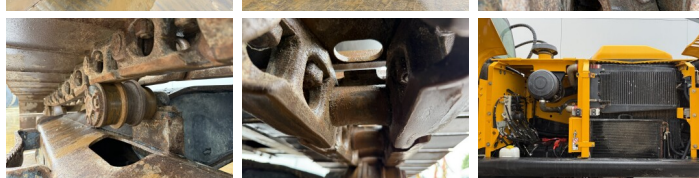

JCB

JCB JS220LC

BOSS
MACHINERY

Év **2017**
Referencia szám **BM007524**
Óra **7.354**

Algemeen

Típus JS220LC
Hely Veldhoven, Netherlands
Certificaat CE
Available at Boss Machinery! This JCB JS220LC Excavators from 2017 has an engine power of 129 kW and counts 7354 operational hours. The total weight of this JCB JS220LC is 22310 kg and the dimensions are 9.61 x 3.08 x 3.19. Furthermore, this JS220LC is equipped with Camera, Radio, Heated Seat, Gyors csatoló, Extra hidraulikus funkció, Kalapács funkció. The JCB Excavators also has a CE marking. Do you want more information or do you want to try the JCB JS220LC at our yard? Please let us know.

Leírás

Maten / Gewichten

Súly 22310
Méretek H*S*M 9.61 x 3.08 x 3.19

Motor informatie

A motor márkája JCB ECOMAX
A motor modellje 448 TA4-129E
Hengerek 6
Turbo
Teljesítmény kW-ban 129

Banden / Rupsen

Lánckerék% 50
Lánc% 50
Lemez % 50
Lemez szélessége 70 cm

Opties

Camera
Radio
Heated Seat