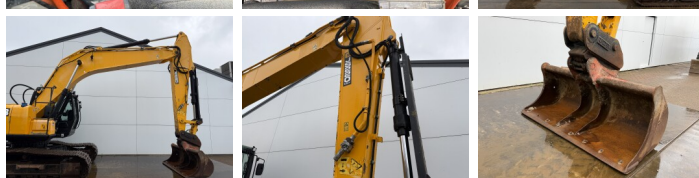

JCB

JCB JS220LC

BOSS
MACHINERY

Év **2017**
Referencia szám **BM007524**
Óra **7.354**

Algemeen

Típus JS220LC
Hely Veldhoven, Netherlands
Certificaat CE
Available at Boss Machinery! This JCB JS220LC Excavators from 2017 has an engine power of 129 kW and counts 7354 operational hours. The total weight of this JCB JS220LC is 22310 kg and the dimensions are 9.61 x 3.08 x 3.19. Furthermore, this JS220LC is equipped with Camera, Radio, Heated Seat, Gyors csatoló, Extra hidraulikus funkció, Kalapács funkció. The JCB Excavators also has a CE marking. Do you want more information or do you want to try the JCB JS220LC at our yard? Please let us know.

Leírás

Maten / Gewichten

Súly 22310
Méretek H*S*M 9.61 x 3.08 x 3.19

Motor informatie

A motor márkája JCB ECOMAX
A motor modellje 448 TA4-129E
Hengerek 6
Turbo
Teljesítmény kW-ban 129

Banden / Rupsen

Lánckerék% 50
Lánc% 50
Lemez % 50
Lemez szélessége 70 cm

Opties

Camera
Radio
Heated Seat