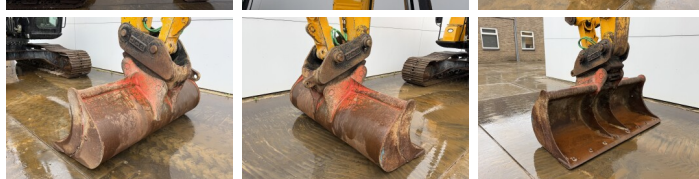

JCB

JCB JS220LC

BOSS
MACHINERY

Év **2017**
Referencia szám **BM007524**
Óra **7.354**

Algemeen

Típus JS220LC
Hely Veldhoven, Netherlands
Certificaat CE
Available at Boss Machinery! This JCB JS220LC Excavators from 2017 has an engine power of 129 kW and counts 7354 operational hours. The total weight of this JCB JS220LC is 22310 kg and the dimensions are 9.61 x 3.08 x 3.19. Furthermore, this JS220LC is equipped with Camera, Radio, Heated Seat, Gyors csatoló, Extra hidraulikus funkció, Kalapács funkció. The JCB Excavators also has a CE marking. Do you want more information or do you want to try the JCB JS220LC at our yard? Please let us know.

Leírás

Maten / Gewichten

Súly 22310
Méretek H*S*M 9.61 x 3.08 x 3.19

Motor informatie

A motor márkája JCB ECOMAX
A motor modellje 448 TA4-129E
Hengerek 6
Turbo
Teljesítmény kW-ban 129

Banden / Rupsen

Lánckerék% 50
Lánc% 50
Lemez % 50
Lemez szélessége 70 cm

Opties

Camera
Radio
Heated Seat