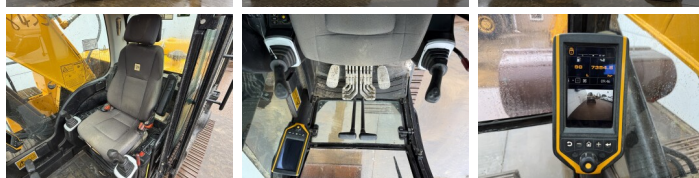

JCB

JCB JS220LC

BOSS
MACHINERY

Év **2017**
Referencia szám **BM007524**
Óra **7.354**

Algemeen

Típus JS220LC
Hely Veldhoven, Netherlands
Certificaat CE
Available at Boss Machinery! This JCB JS220LC Excavators from 2017 has an engine power of 129 kW and counts 7354 operational hours. The total weight of this JCB JS220LC is 22310 kg and the dimensions are 9.61 x 3.08 x 3.19. Furthermore, this JS220LC is equipped with Camera, Radio, Heated Seat, Gyors csatoló, Extra hidraulikus funkció, Kalapács funkció. The JCB Excavators also has a CE marking. Do you want more information or do you want to try the JCB JS220LC at our yard? Please let us know.

Leírás

Maten / Gewichten

Súly 22310
Méretek H*S*M 9.61 x 3.08 x 3.19

Motor informatie

A motor márkája JCB ECOMAX
A motor modellje 448 TA4-129E
Hengerek 6
Turbo
Teljesítmény kW-ban 129

Banden / Rupsen

Lánckerék% 50
Lánc% 50
Lemez % 50
Lemez szélessége 70 cm

Opties

Camera
Radio
Heated Seat