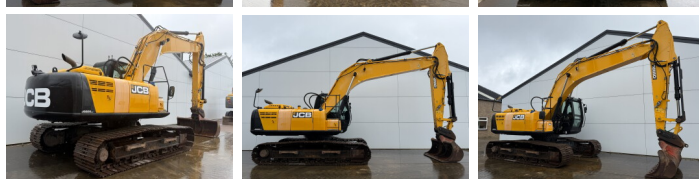

JCB

JCB JS220LC

BOSS
MACHINERY

Év **2017**
Referencia szám **BM007524**
Óra **7.354**

Algemeen

Típus JS220LC
Hely Veldhoven, Netherlands
Certificaat CE
Available at Boss Machinery! This JCB JS220LC Excavators from 2017 has an engine power of 129 kW and counts 7354 operational hours. The total weight of this JCB JS220LC is 22310 kg and the dimensions are 9.61 x 3.08 x 3.19. Furthermore, this JS220LC is equipped with Camera, Radio, Heated Seat, Gyors csatoló, Extra hidraulikus funkció, Kalapács funkció. The JCB Excavators also has a CE marking. Do you want more information or do you want to try the JCB JS220LC at our yard? Please let us know.

Leírás

Maten / Gewichten

Súly 22310
Méretek H*S*M 9.61 x 3.08 x 3.19

Motor informatie

A motor márkája JCB ECOMAX
A motor modellje 448 TA4-129E
Hengerek 6
Turbo
Teljesítmény kW-ban 129

Banden / Rupsen

Lánckerék% 50
Lánc% 50
Lemez % 50
Lemez szélessége 70 cm

Opties

Camera
Radio
Heated Seat