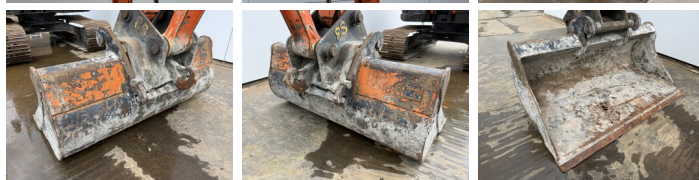

Hitachi

Hitachi ZX135US-6

BOSS
MACHINERY

€ 42.500xkluzív

Év 2017
Referencia szám BM007596
Óra 5.173

Algemeen

Típus ZX135US-6
Hely Veldhoven, Netherlands
Certificaat CE + EPA
Leírás Available at Boss Machinery! This Hitachi ZX135US-6 Excavators from 2017 has an engine power of 130 kW and counts 5173 operational hours. The total weight of this Hitachi ZX135US-6 is 18300 kg and the dimensions are 743 x 270 x 282. Furthermore, this ZX135US-6 is equipped with Radio, Camera, Gyors csatoló, Központi zsírzás. The Hitachi Excavators also has a CE + EPA marking. Do you want more information or do you want to try the Hitachi ZX135US-6 at our yard? Please let us know.

Opties

Radio

Camera
Gyors csatoló
Központi zsírzás