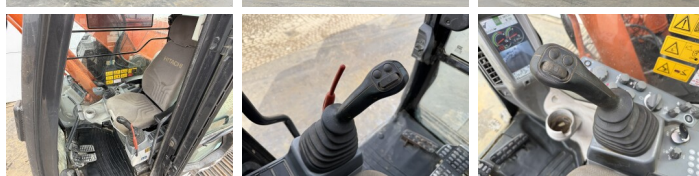

Hitachi

Hitachi ZX225USLC-5B

BOSS
MACHINERY

€ 52.500xkluzív

Év **2016**
Referencia szám **BM007615**
Óra **5.815**

Algemeen

Típus **ZX225USLC-5B**
Hely **Veldhoven, Netherlands**
Certificaat **CE + EPA**

Leírás

Available at Boss Machinery! This Hitachi ZX225USLC-5B Excavators from 2016 has an engine power of 122 kW and counts 5815 operational hours. The total weight of this Hitachi ZX225USLC-5B is 25900 kg and the dimensions are 9.09 x 3.20 x 3.03. Furthermore, this ZX225USLC-5B is equipped with Gyors csatló, Camera, Radio, Heated Seat, Extra hidraulikus funkció, Kalapács funkció, Központi zsírzás. The Hitachi Excavators also has a CE + EPA marking. Do you want more information or do you want to try the Hitachi ZX225USLC-5B at our yard? Please let us know.

Maten / Gewichten

Méretek H*S*M **9.09 x 3.20 x 3.03**
Súly **25900**

Motor informatie

A motor márkája **Isuzu**
A motor modellje **AM-4HK1X**
Hengerek **4**
Turbo
Teljesítmény kW-ban **122**

Banden / Rupsen

Lánckerék% **40**
Lánc% **60**
Lemez % **60**
Lemez szélessége **80 cm**