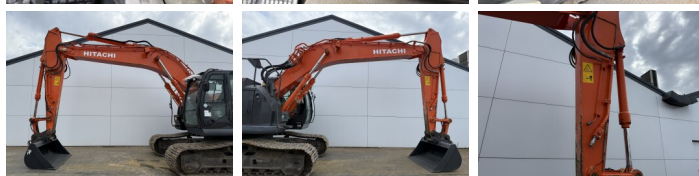

Hitachi

Hitachi ZX225USLC-5B

BOSS
MACHINERY

€ 52.500xkluzív

Év **2016**
Referencia szám **BM007615**
Óra **5.815**

Algemeen

Típus **ZX225USLC-5B**
Hely **Veldhoven, Netherlands**
Certificaat **CE + EPA**

Leírás

Available at Boss Machinery! This Hitachi ZX225USLC-5B Excavators from 2016 has an engine power of 122 kW and counts 5815 operational hours. The total weight of this Hitachi ZX225USLC-5B is 25900 kg and the dimensions are 9.09 x 3.20 x 3.03. Furthermore, this ZX225USLC-5B is equipped with Gyors csatló, Camera, Radio, Heated Seat, Extra hidraulikus funkció, Kalapács funkció, Központi zsírzás. The Hitachi Excavators also has a CE + EPA marking. Do you want more information or do you want to try the Hitachi ZX225USLC-5B at our yard? Please let us know.

Maten / Gewichten

Méretek H*S*M **9.09 x 3.20 x 3.03**
Súly **25900**

Motor informatie

A motor márkája **Isuzu**
A motor modellje **AM-4HK1X**
Hengerek **4**
Turbo
Teljesítmény kW-ban **122**

Banden / Rupsen

Lánckerék% **40**
Lánc% **60**
Lemez % **60**
Lemez szélessége **80 cm**