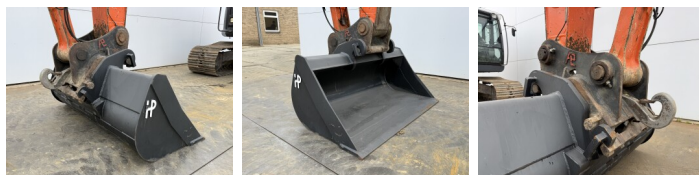

Hitachi

Hitachi ZX225USLC-5B

BOSS
MACHINERY

€ 52.500xkluzív

Év **2016**
Referencia szám **BM007615**
Óra **5.815**

Algemeen

Típus **ZX225USLC-5B**
Hely **Veldhoven, Netherlands**
Certificaat **CE + EPA**

Leírás

Available at Boss Machinery! This Hitachi ZX225USLC-5B Excavators from 2016 has an engine power of 122 kW and counts 5815 operational hours. The total weight of this Hitachi ZX225USLC-5B is 25900 kg and the dimensions are 9.09 x 3.20 x 3.03. Furthermore, this ZX225USLC-5B is equipped with Gyors csatló, Camera, Radio, Heated Seat, Extra hidraulikus funkció, Kalapács funkció, Központi zsírzás. The Hitachi Excavators also has a CE + EPA marking. Do you want more information or do you want to try the Hitachi ZX225USLC-5B at our yard? Please let us know.

Maten / Gewichten

Méretek H*S*M **9.09 x 3.20 x 3.03**
Súly **25900**

Motor informatie

A motor márkája **Isuzu**
A motor modellje **AM-4HK1X**
Hengerek **4**
Turbo
Teljesítmény kW-ban **122**

Banden / Rupsen

Lánckerék% **40**
Lánc% **60**
Lemez % **60**
Lemez szélessége **80 cm**