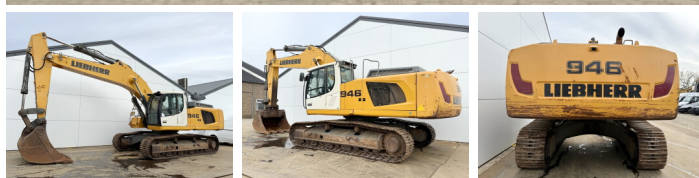

Liebherr

Liebherr R946LC

€ 74.500xkluzív

Év 2017
Referencia szám BM007130
Óra 9.002

Algemeen

Típus R946LC
Hely Veldhoven, Netherlands
Certificaat CE + EPA

Leírás Available at Boss Machinery! This Liebherr R946LC Excavators from 2017 has an engine power of 207 kW and counts 9002 operational hours. The total weight of this Liebherr R946LC is 39600 kg and the dimensions are 11.18 x 3.19 x 3.46. Furthermore, this R946LC is equipped with Heated Seat, Camera, Központi zsírzás. The Liebherr Excavators also has a CE + EPA marking. Do you want more information or do you want to try the Liebherr R946LC at our yard? Please let us know.

Maten / Gewichten

Súly 39600
Méretek H*S*M 11.18 x 3.19 x 3.46

Motor informatie

A motor márkája Liebherr
A motor modellje D936 A7-04
Hengerek 6
Turbo
Teljesítmény kW-ban 207

Banden / Rupsen

Lemez % 60
Lánckerék% 70
Lánc% 80
Lemez szélessége 60 cm

Opties

Heated Seat

BOSS
MACHINERY